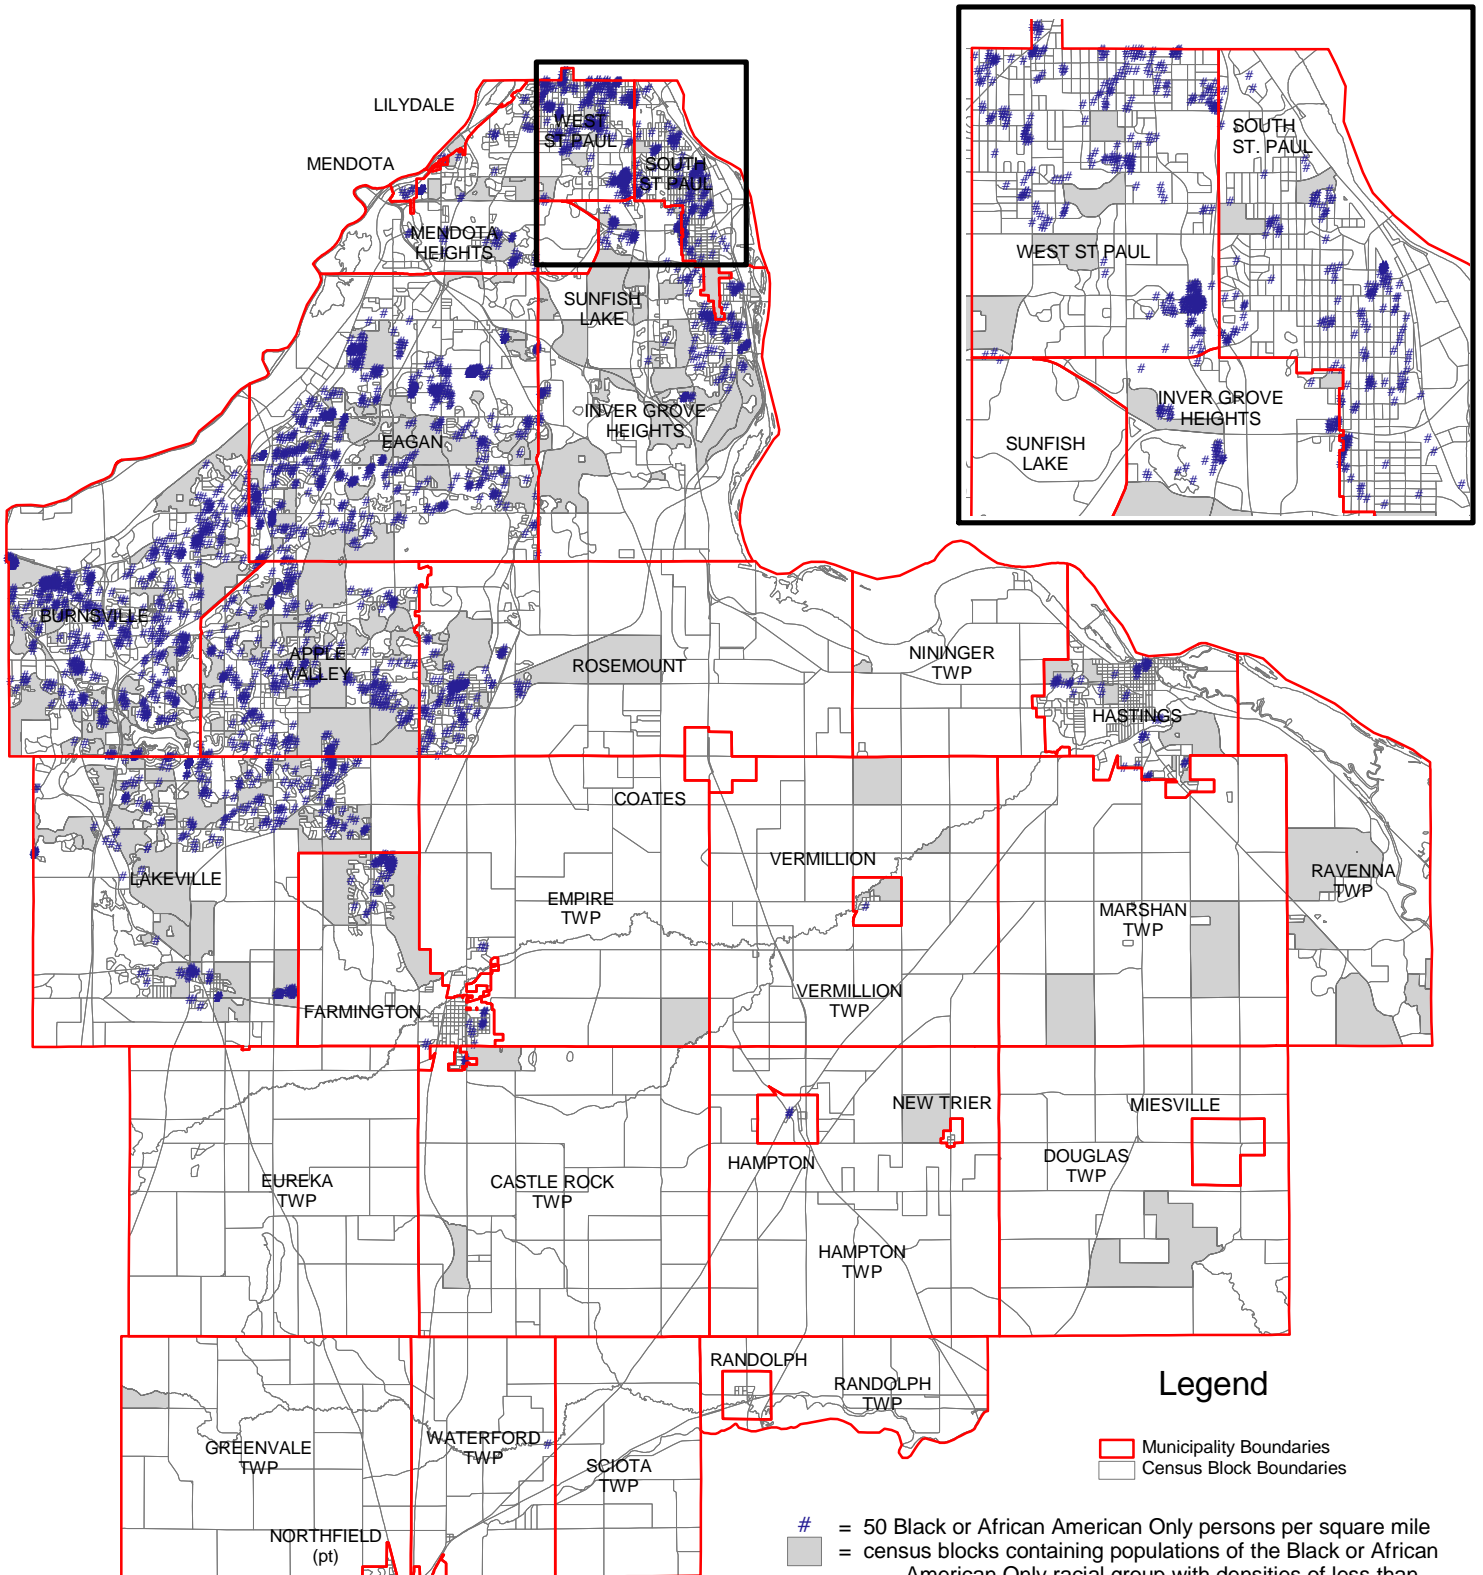

Density of the Black or African American Only Racial Group Population by Census Block, 2000

0 1 2 3 Miles

Legend

- Municipality Boundaries
- Census Block Boundaries

- # = 50 Black or African American Only persons per square mile
- = census blocks containing populations of the Black or African American Only racial group with densities of less than 50 persons per square mile
- = census blocks without Black or African American Only racial group populations

Note: Dots randomly distributed using the total populations of census blocks of the Black Only racial group. Dot locations do not represent actual residences.

PREPARED BY
**THE DAKOTA COUNTY SURVEY
 AND LAND INFORMATION DEPARTMENT**

Map Dated June 21, 2001

Source: U.S. Census 2000
 Unadjusted Block Data Summary File.