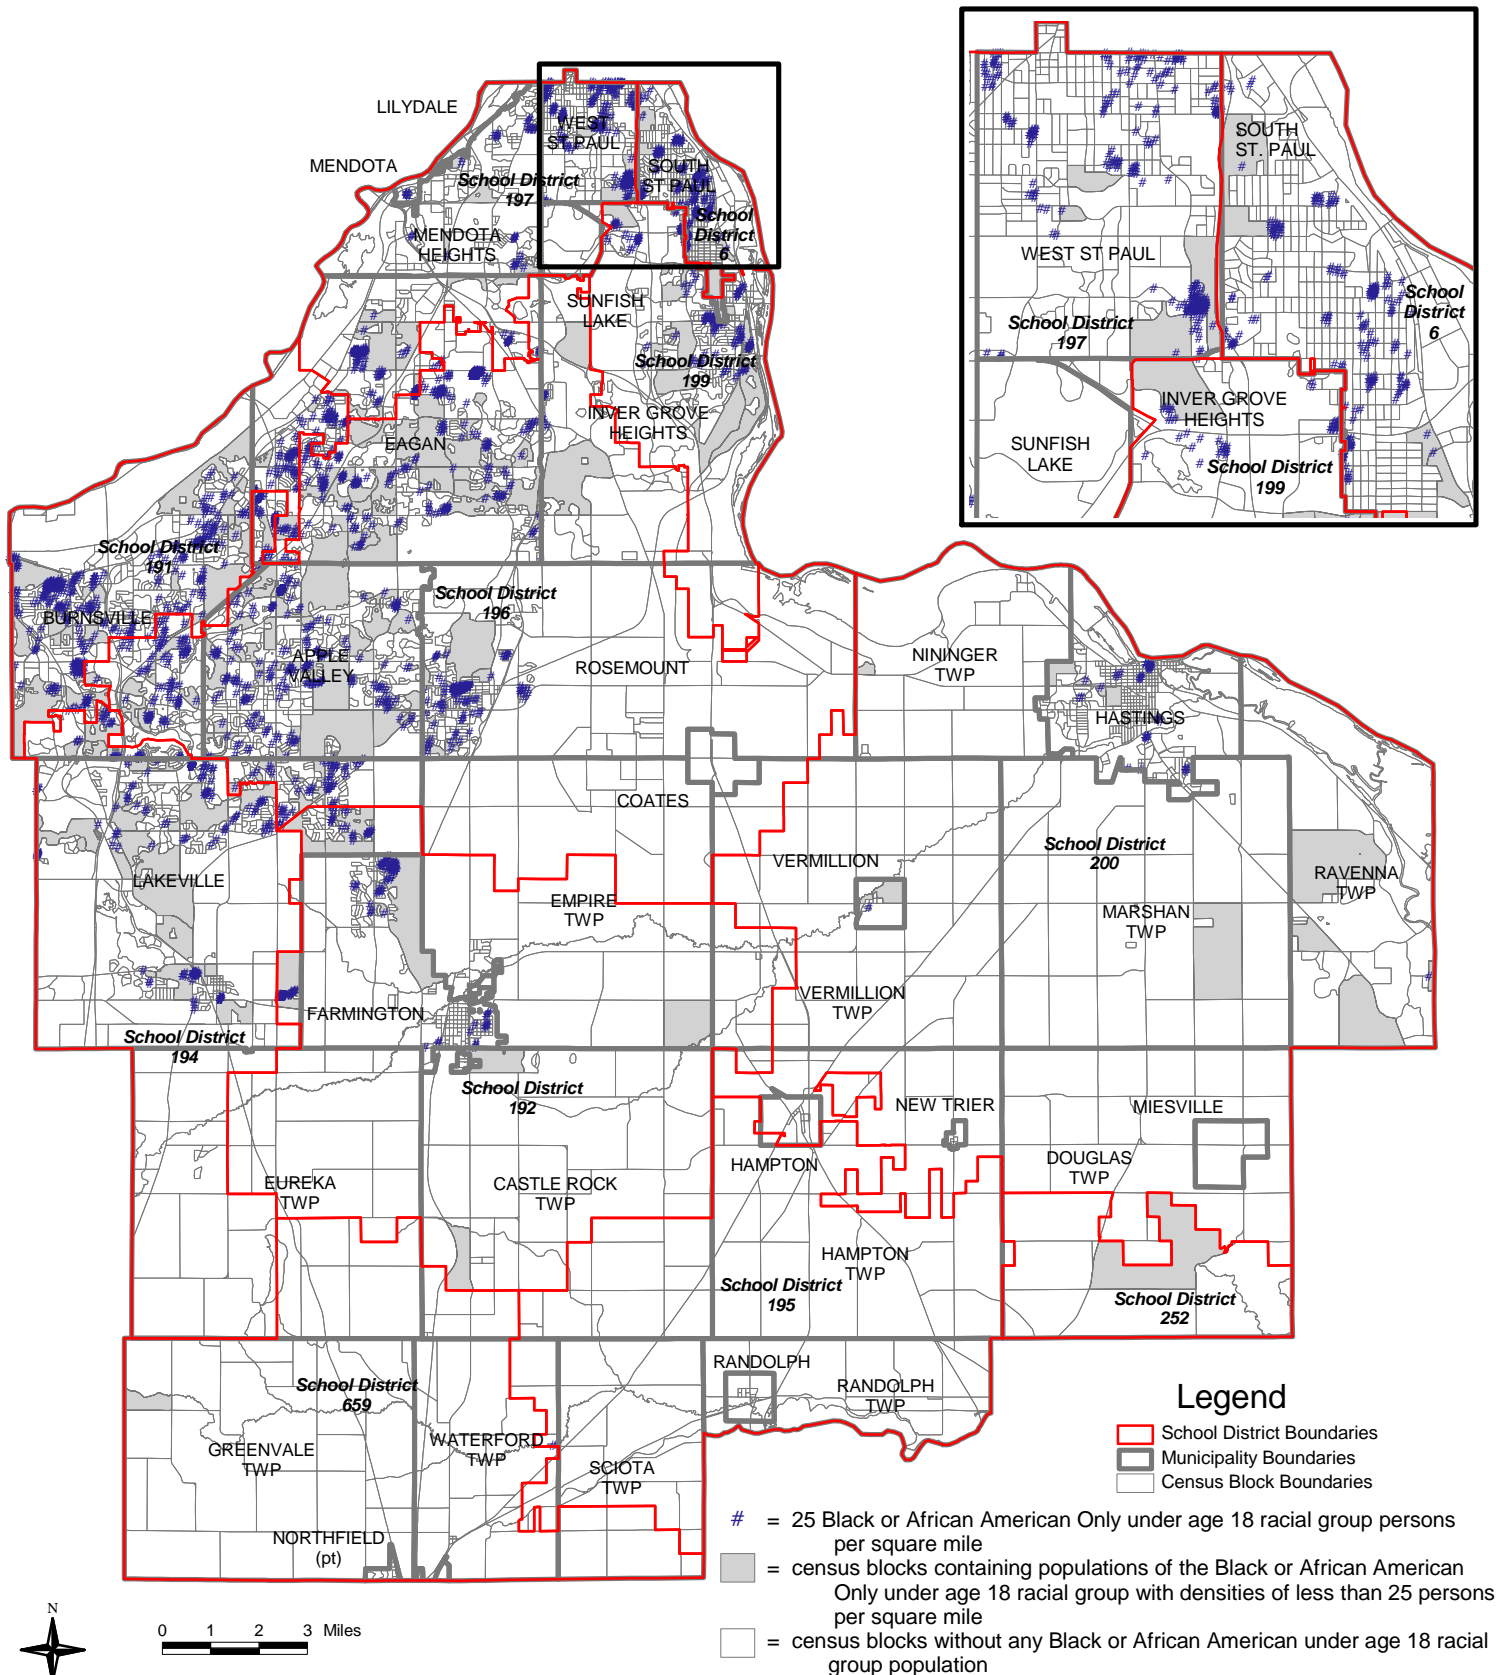

# Density of the Black or African American Only Under Age 18 Racial Group Population by Census Block, 2000

Note: Dots randomly distributed using the total under age 18 populations of census blocks of the Black or African American Only racial group. Dot locations do not represent actual residences.

PREPARED BY  
**THE DAKOTA COUNTY SURVEY  
 AND LAND INFORMATION DEPARTMENT**

Map Dated June 21, 2001

Source: U.S. Census 2000  
 Unadjusted Block Data Summary File.