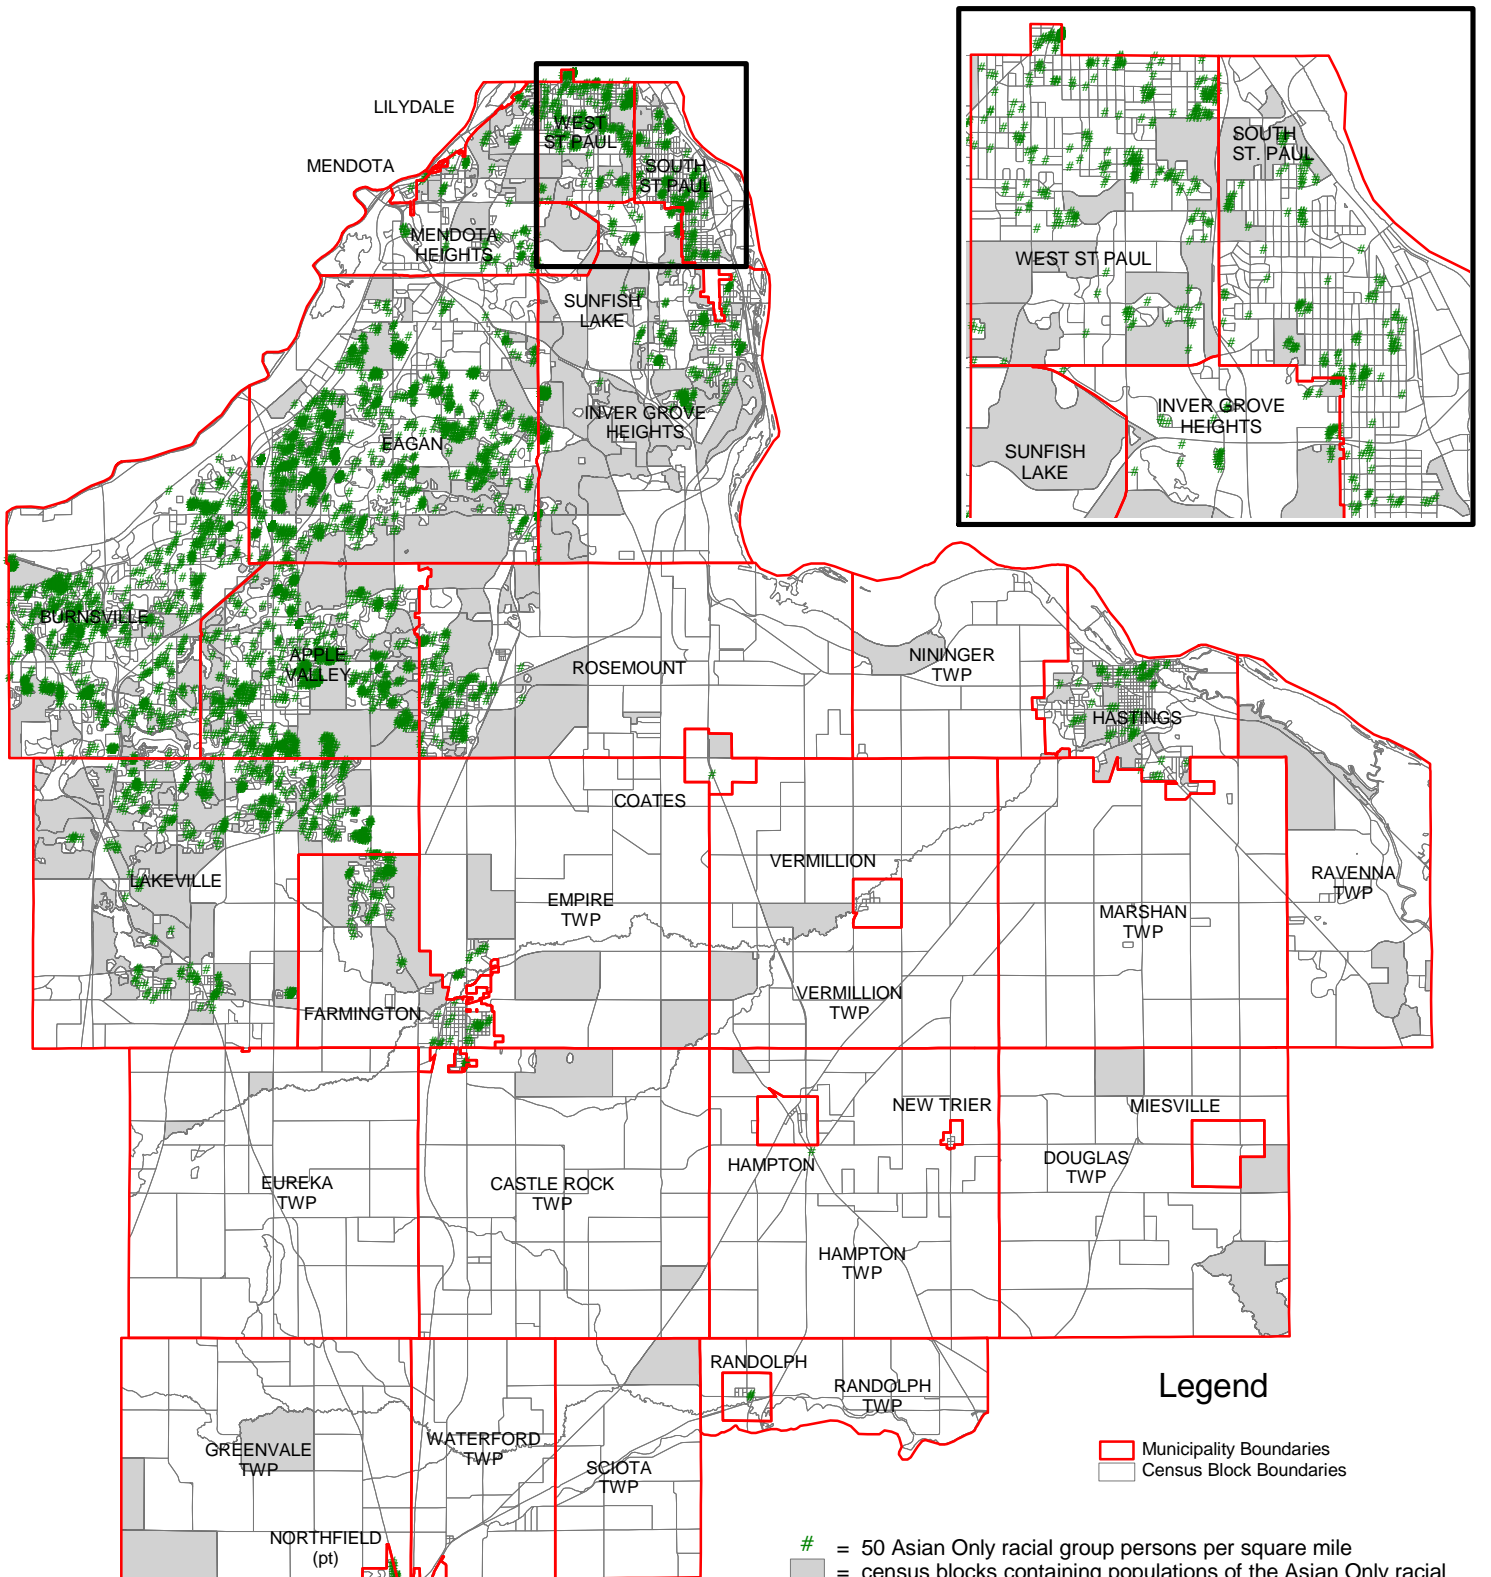

Density of the Asian Only Racial Group Population by Census Block, 2000

Note: Dots randomly distributed using the total populations of census blocks of the Asian Only racial group. Dot locations do not represent actual residences.

PREPARED BY
**THE DAKOTA COUNTY SURVEY
 AND LAND INFORMATION DEPARTMENT**

Map Dated June 21, 2001

Source: U.S. Census 2000
 Unadjusted Block Data Summary File.