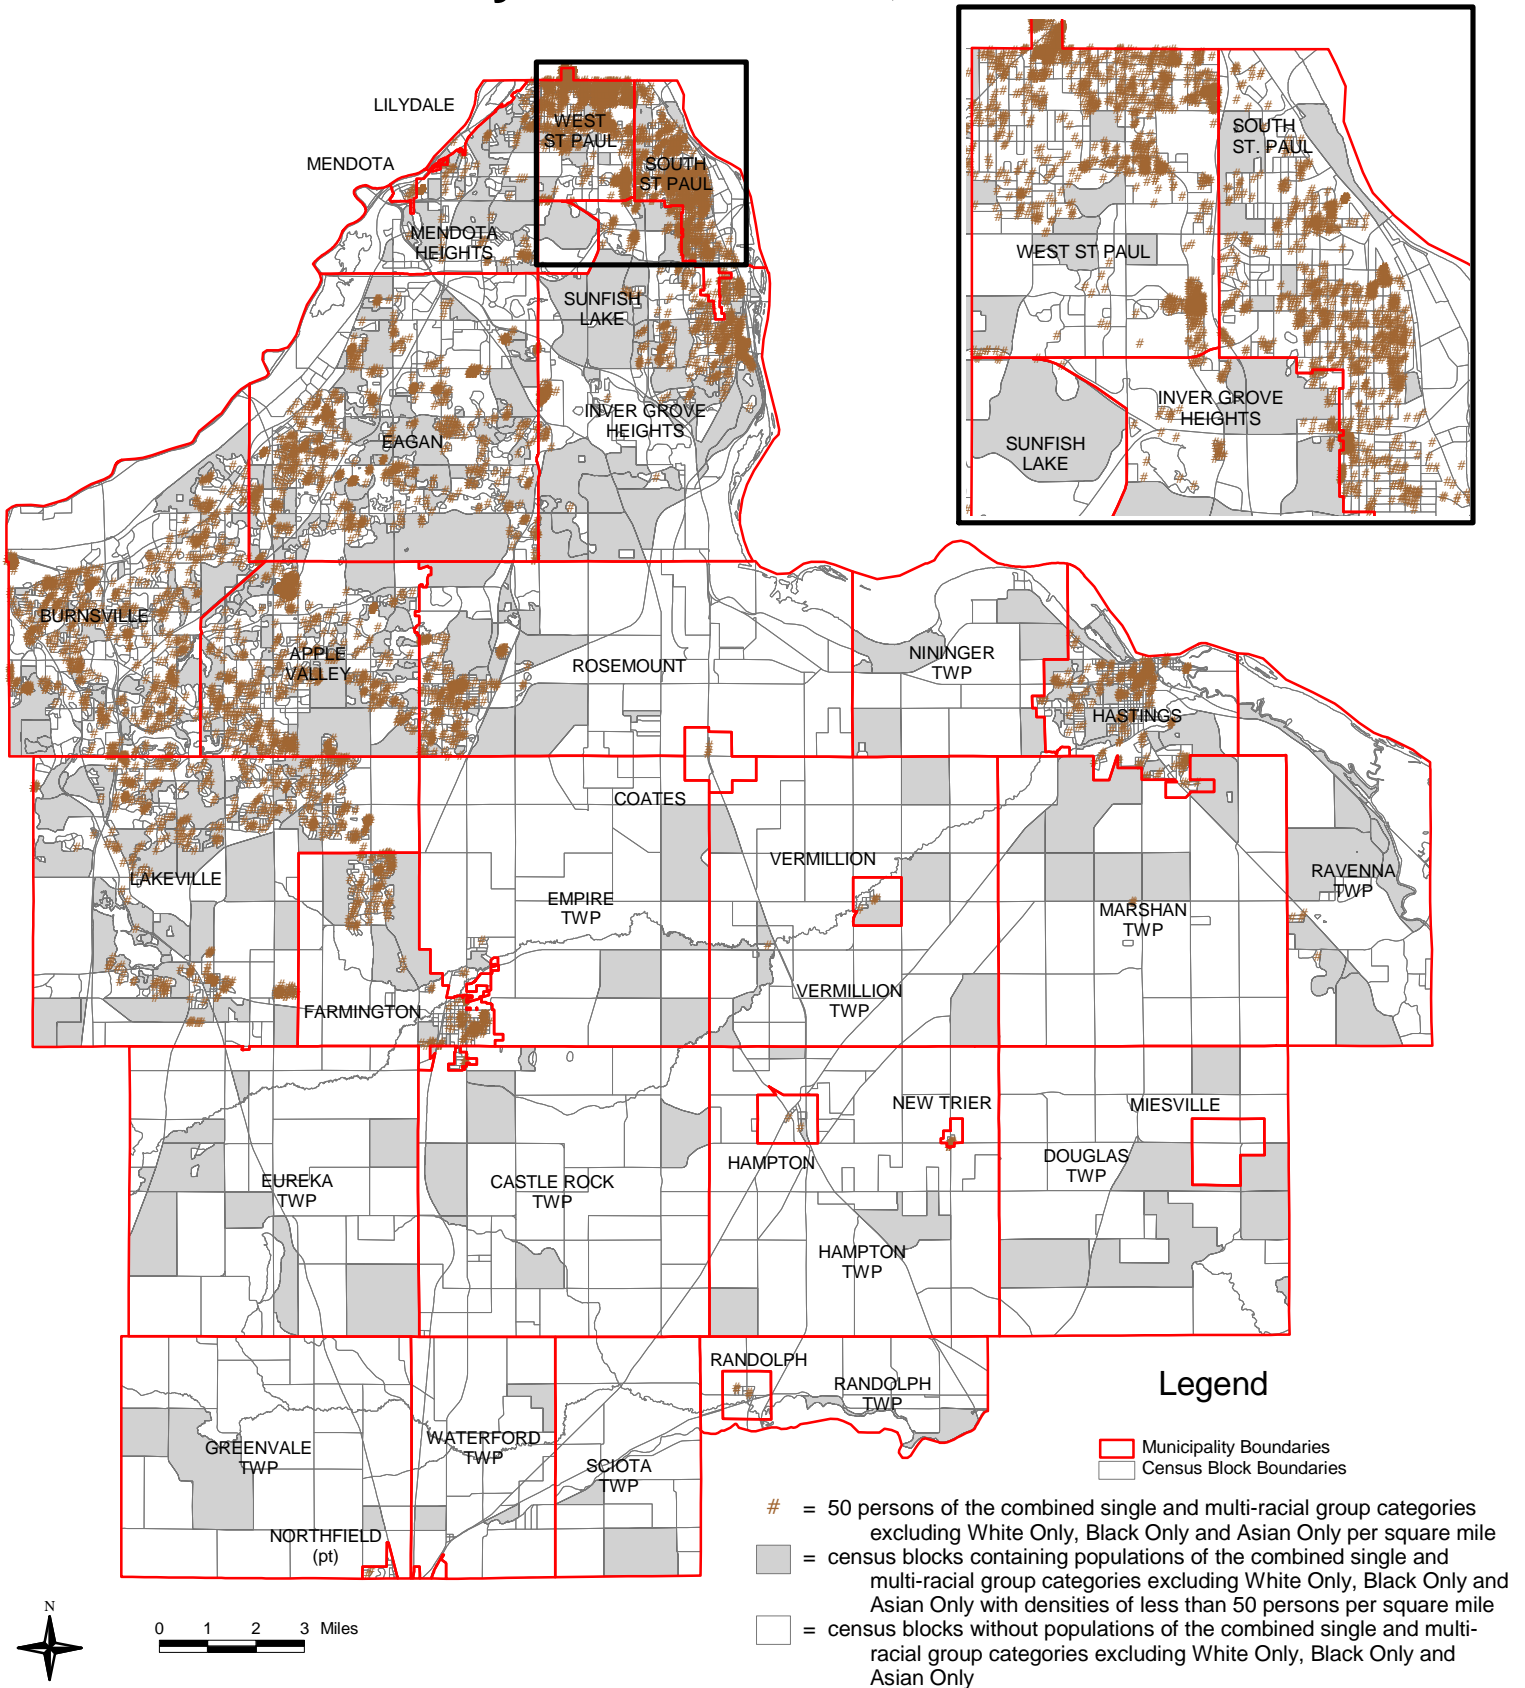

Density of All Combined Racial Group Populations Excluding White Only, Black Only and Asian Only by Census Block, 2000

Note: Dots randomly distributed using the total combined populations of census blocks of the various racial groups. Dot locations do not represent actual residences.

PREPARED BY
**THE DAKOTA COUNTY SURVEY
 AND LAND INFORMATION DEPARTMENT**

Map Dated June 21, 2001

Source: U.S. Census 2000
 Unadjusted Block Data Summary File.