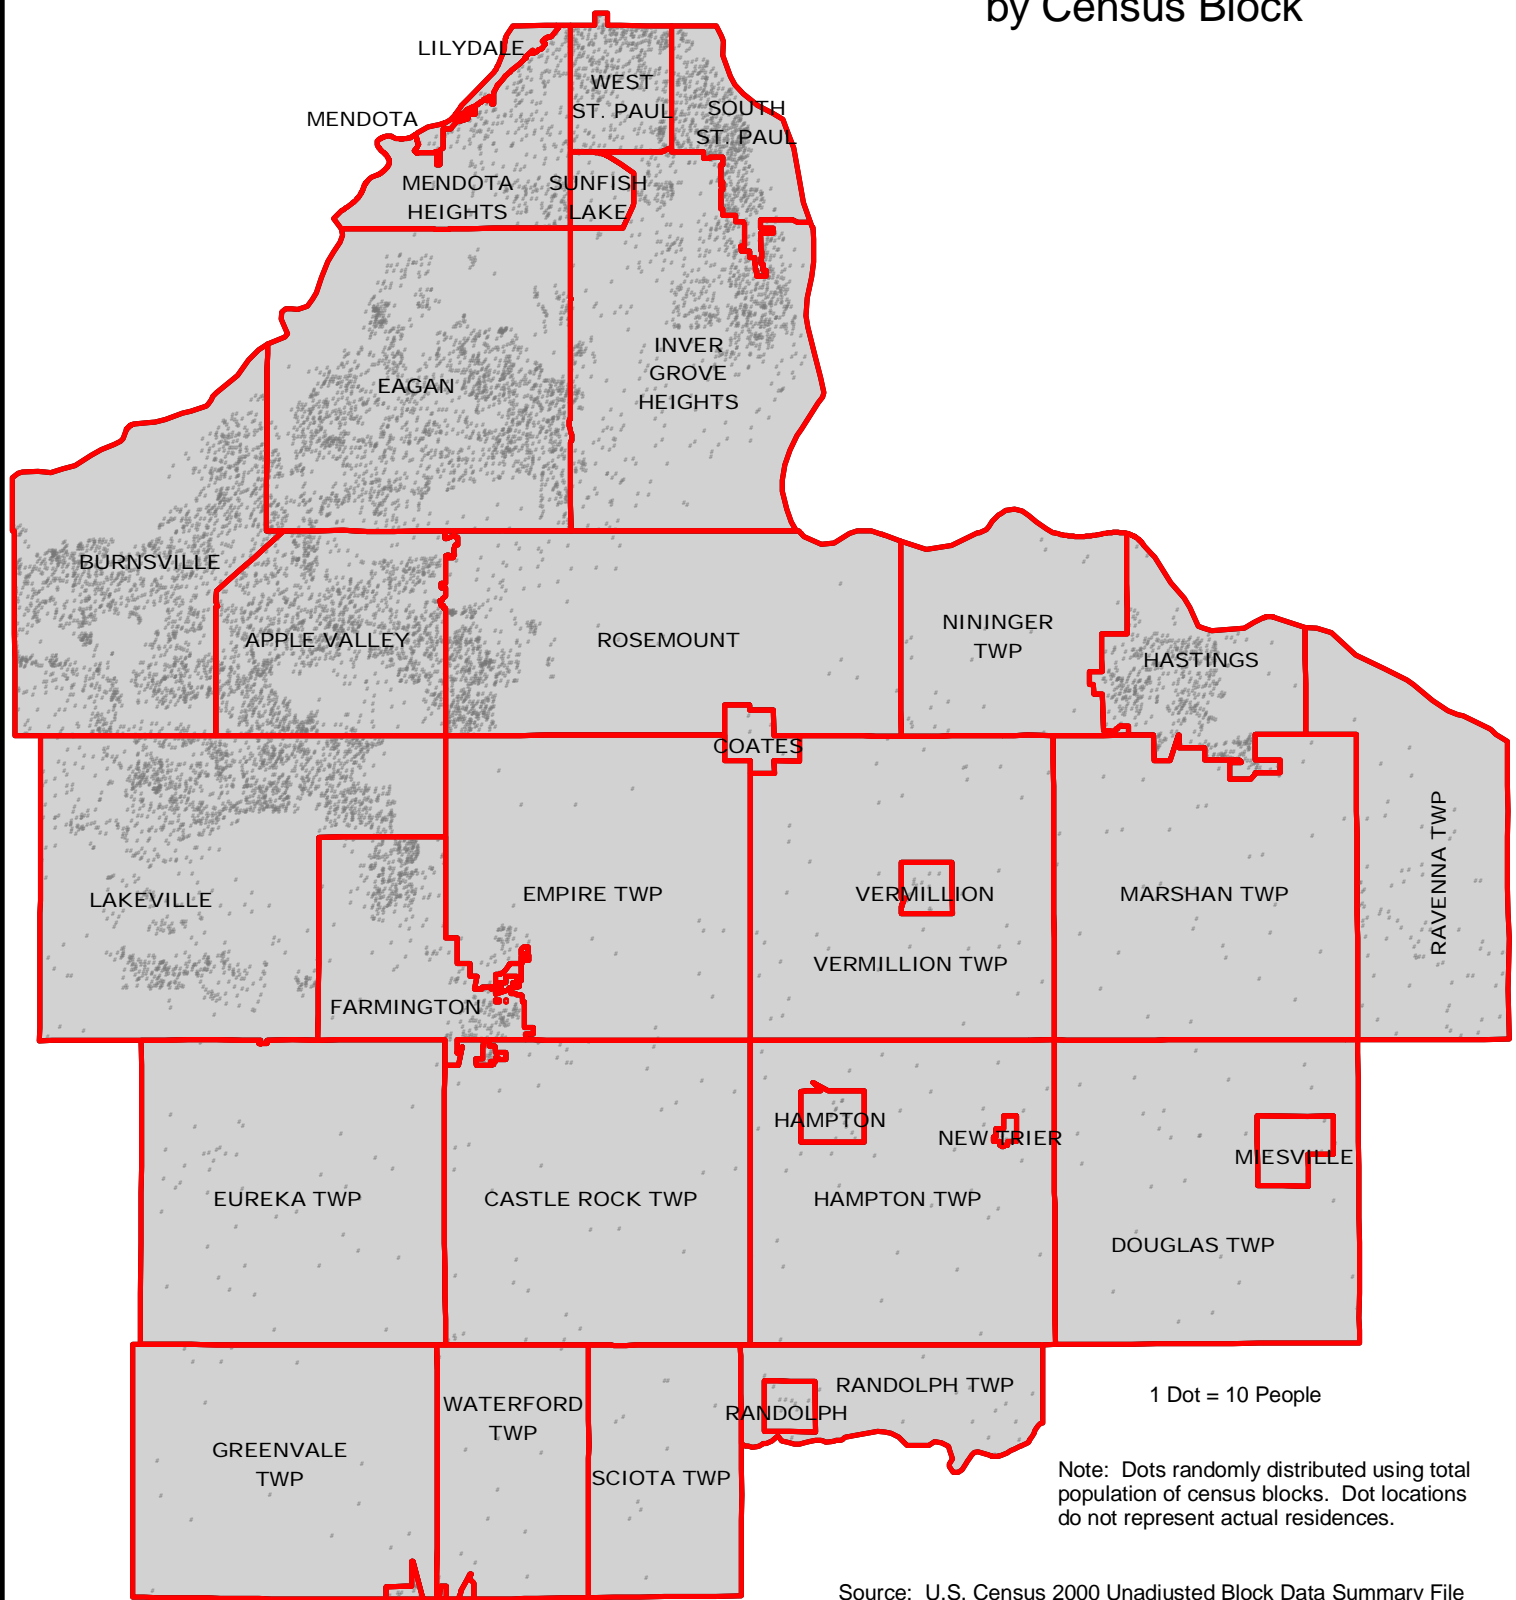

Dakota County, MN 2000 Population Distribution by Census Block

2 0 2 4 6 Miles