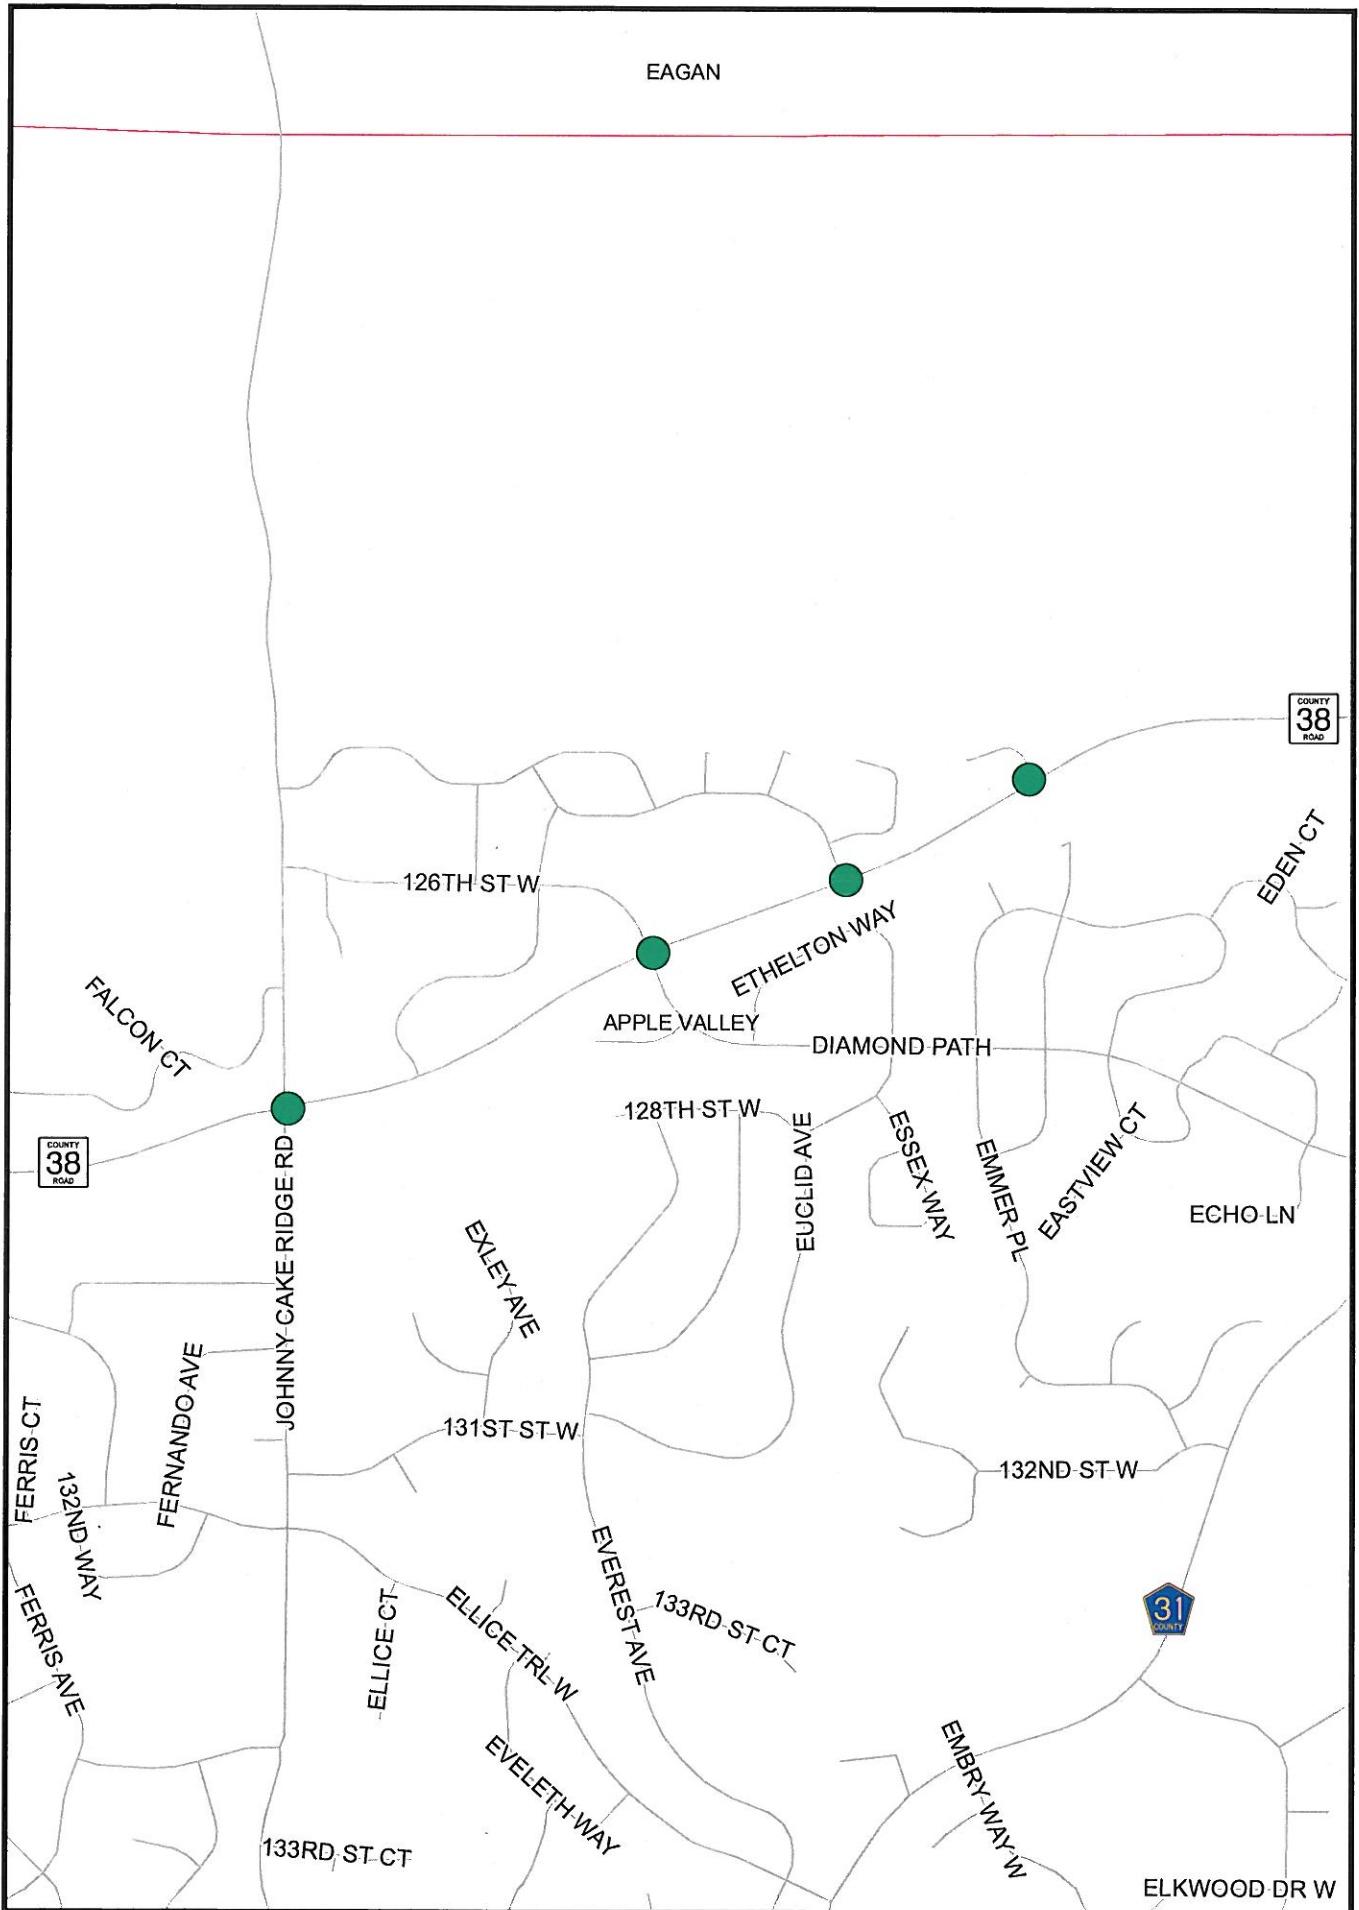

# Pedestrian Curb Ramp Modification Locations

County Road 38 (McAndrews Rd) in Apple Valley