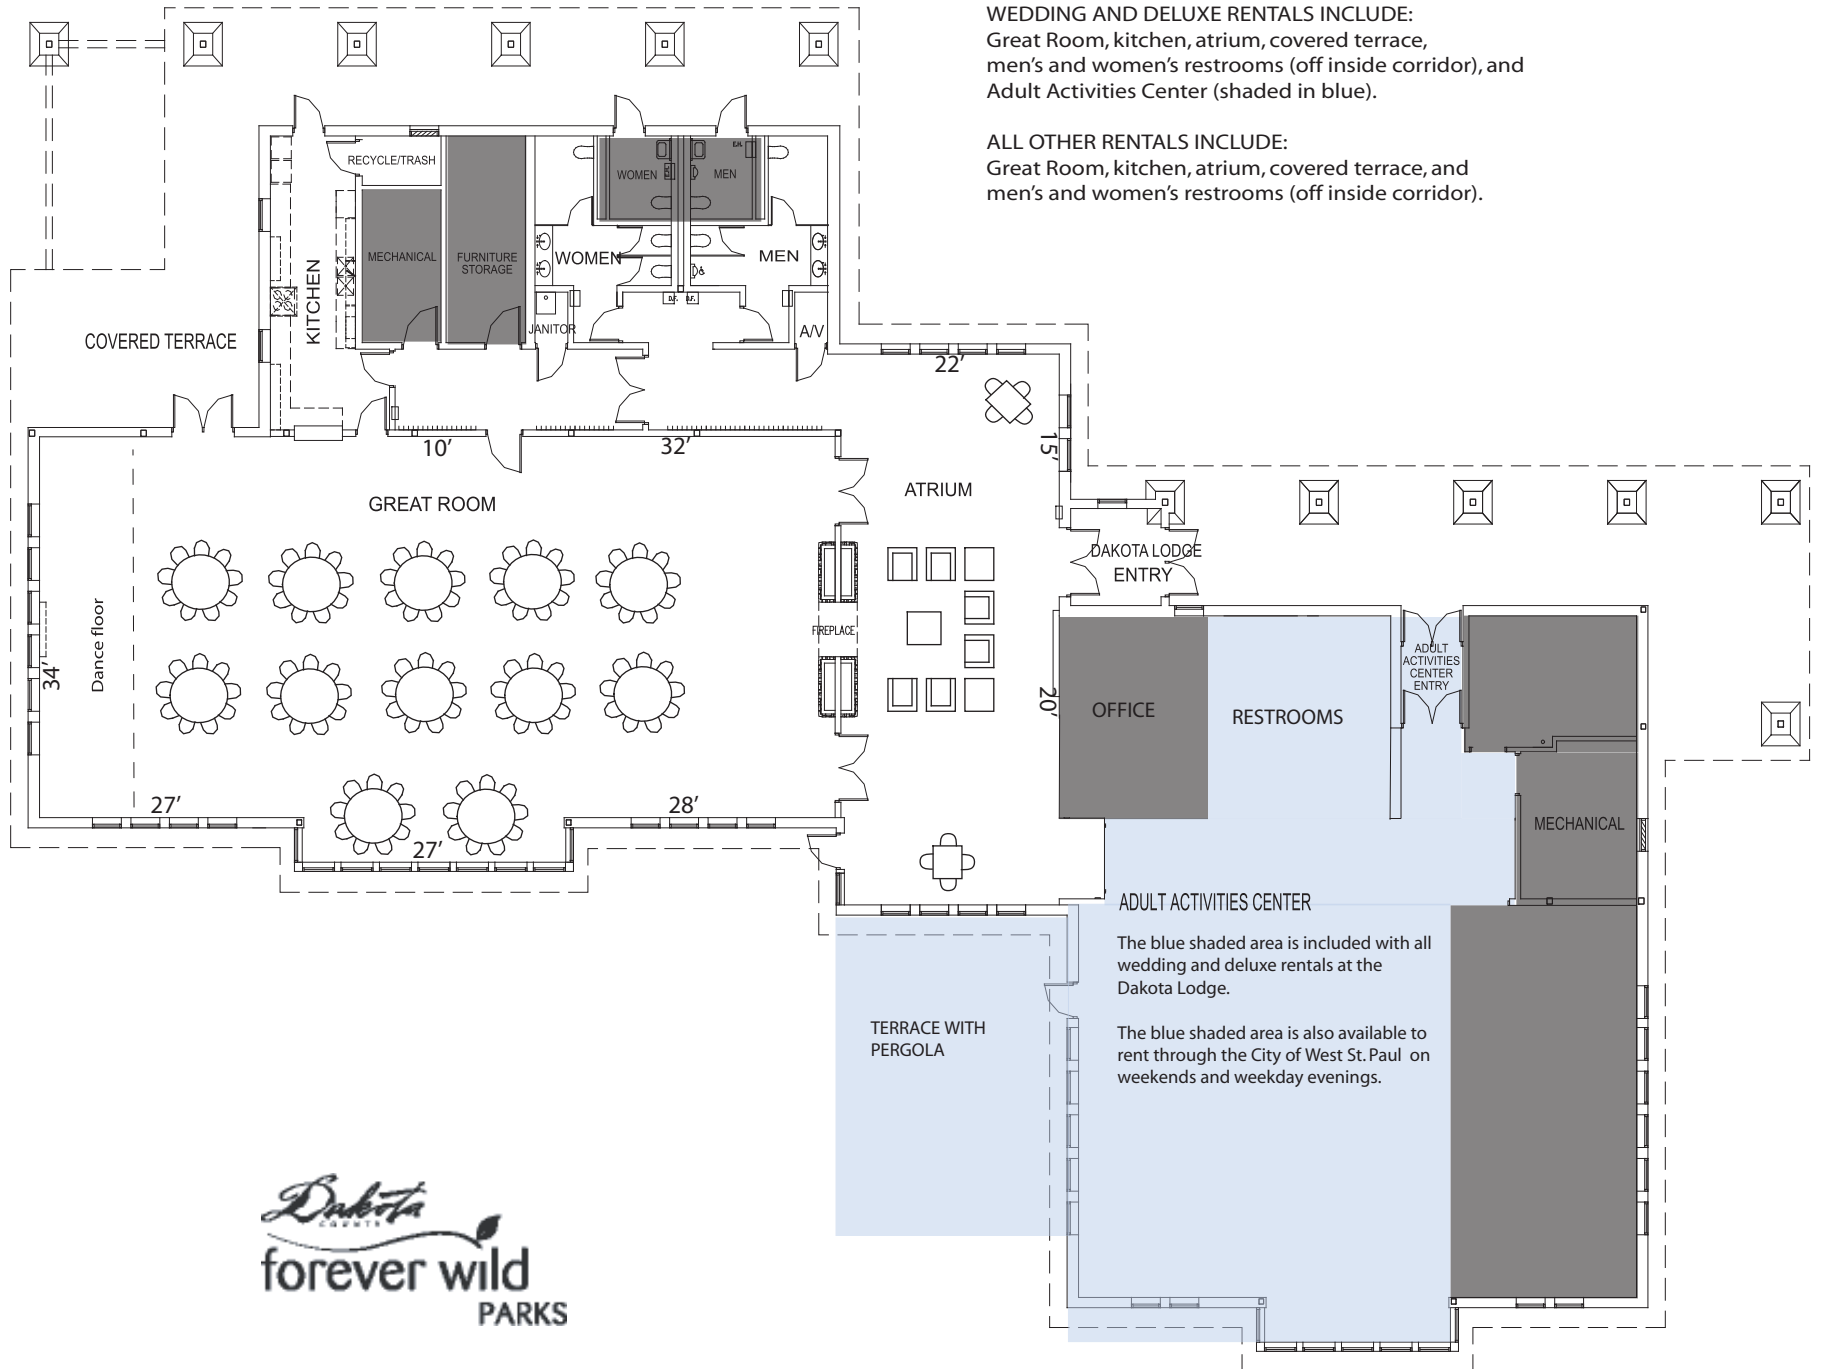

Thompson Park Center Dakota Lodge

WEDDING AND DELUXE RENTALS INCLUDE:
Great Room, kitchen, atrium, covered terrace, men's and women's restrooms (off inside corridor), and Adult Activities Center (shaded in blue).

ALL OTHER RENTALS INCLUDE:
Great Room, kitchen, atrium, covered terrace, and men's and women's restrooms (off inside corridor).

ADULT ACTIVITIES CENTER
The blue shaded area is included with all wedding and deluxe rentals at the Dakota Lodge.