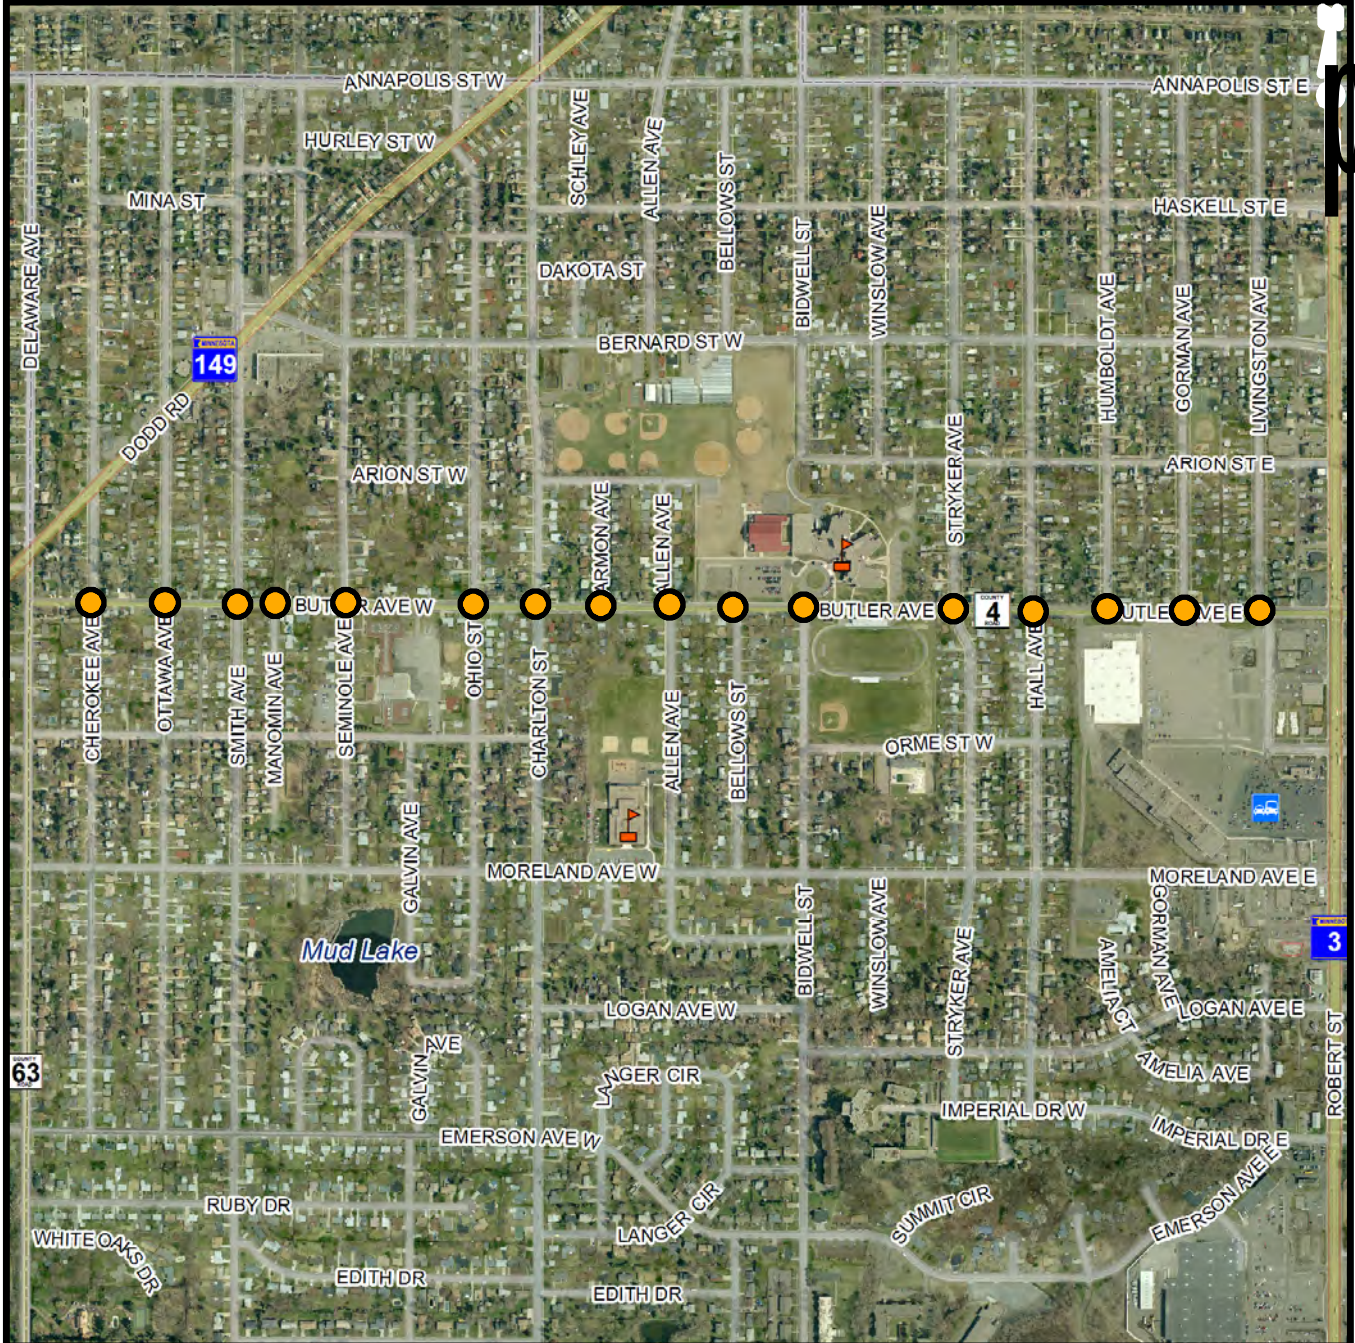

# Pedestrian Ramp Locations

County Road 4 (Butler Avenue) in West St Paul

● Location of pedestrian ramp modifications