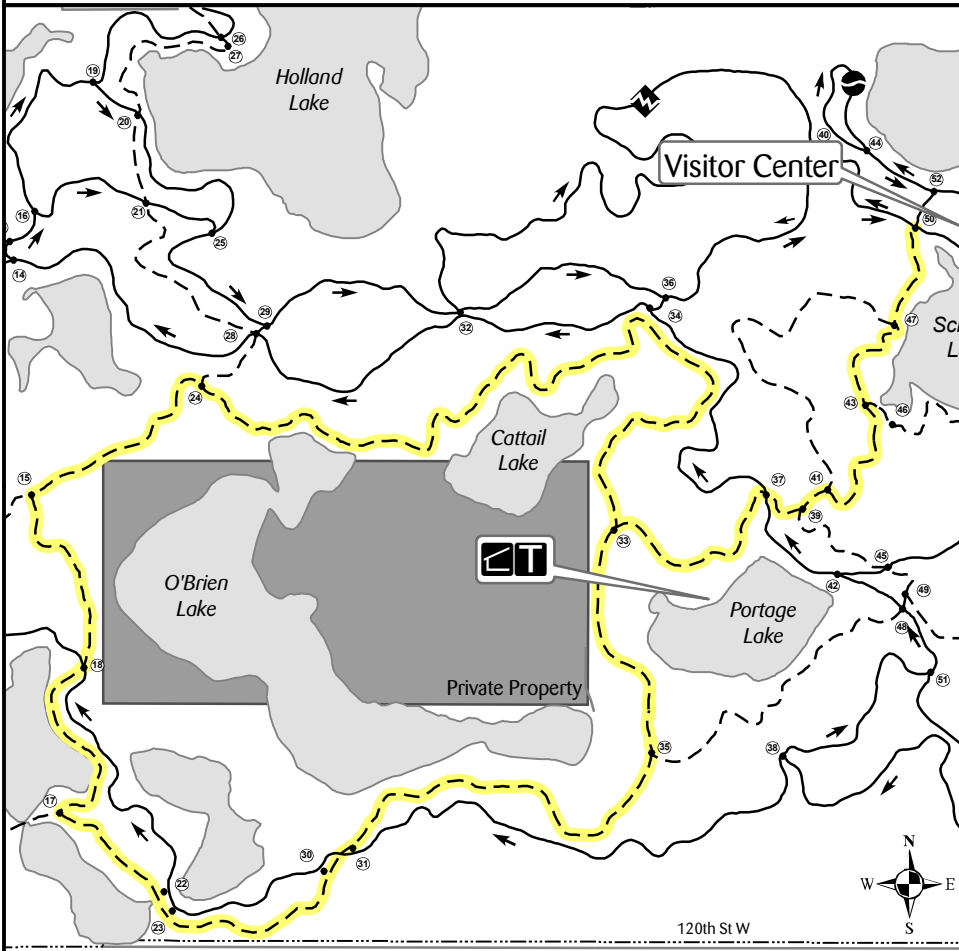

# O'Brien Lake Hiking / Snowshoe Loop

6.6 km / 4.1 mi  
2 Hours

<b>Start</b>	50	30	39
	47	23	41
Trail bears left	43	22	43
after 33.	41	17	47
	39	18	50
	37	15	End
	33	24	
	35	33	
	31	37	

# Portage Lake Hiking / Snowshoe Loop

3.35 km / 2.08 mi  
1 Hour

<b>Start</b>	50	49
	47	45
Trail bears left	43	39
after 33.	41	41
	39	47
	37	50
	33	End
	35	
	48	