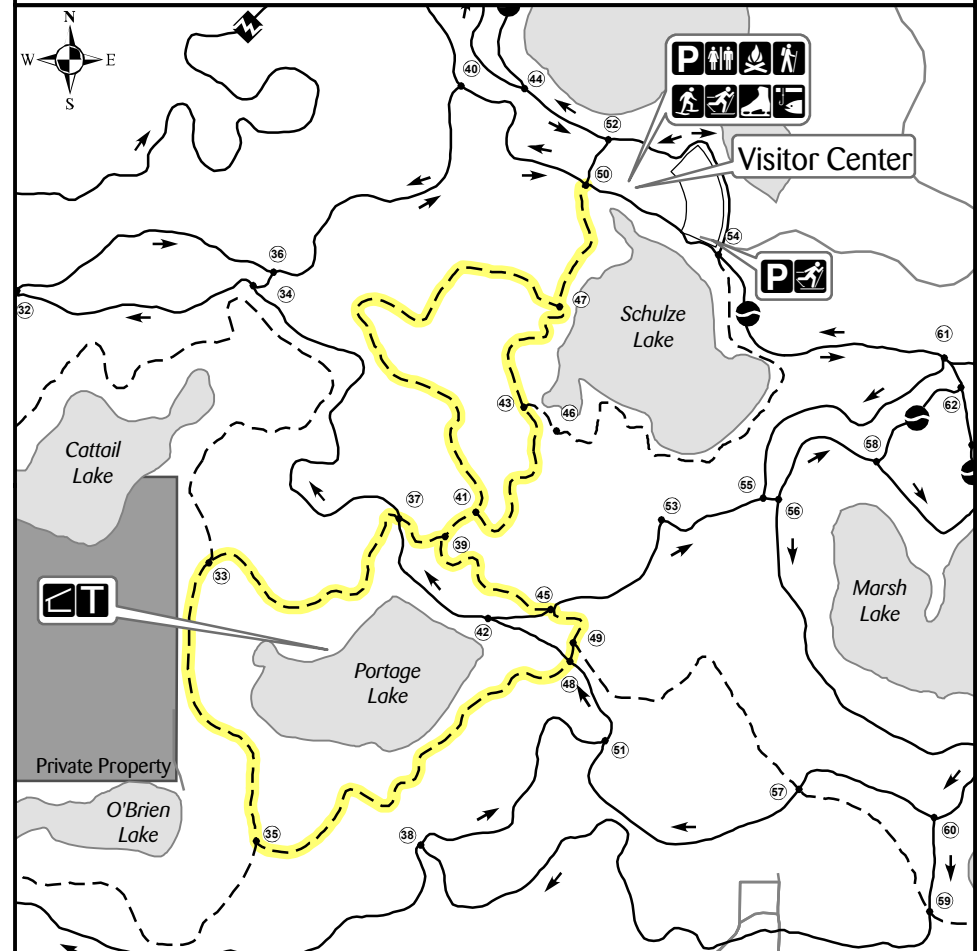

# O'Brien Lake Hiking / Snowshoe Loop

6.6 km / 4.1 mi  
2 Hours

<b>Start</b>	50	30	39
	47	23	41
Trail bears left	43	22	43
after 33.	41	17	47
	39	18	50
	37	15	End
	33	24	
	35	33	
	31	37	

# Portage Lake Hiking / Snowshoe Loop

3.35 km / 2.08 mi  
1 Hour

<b>Start</b>	50	49
	47	45
Trail bears left	43	39
after 33.	41	41
	39	47
	37	50
	33	End
	35	
	48	