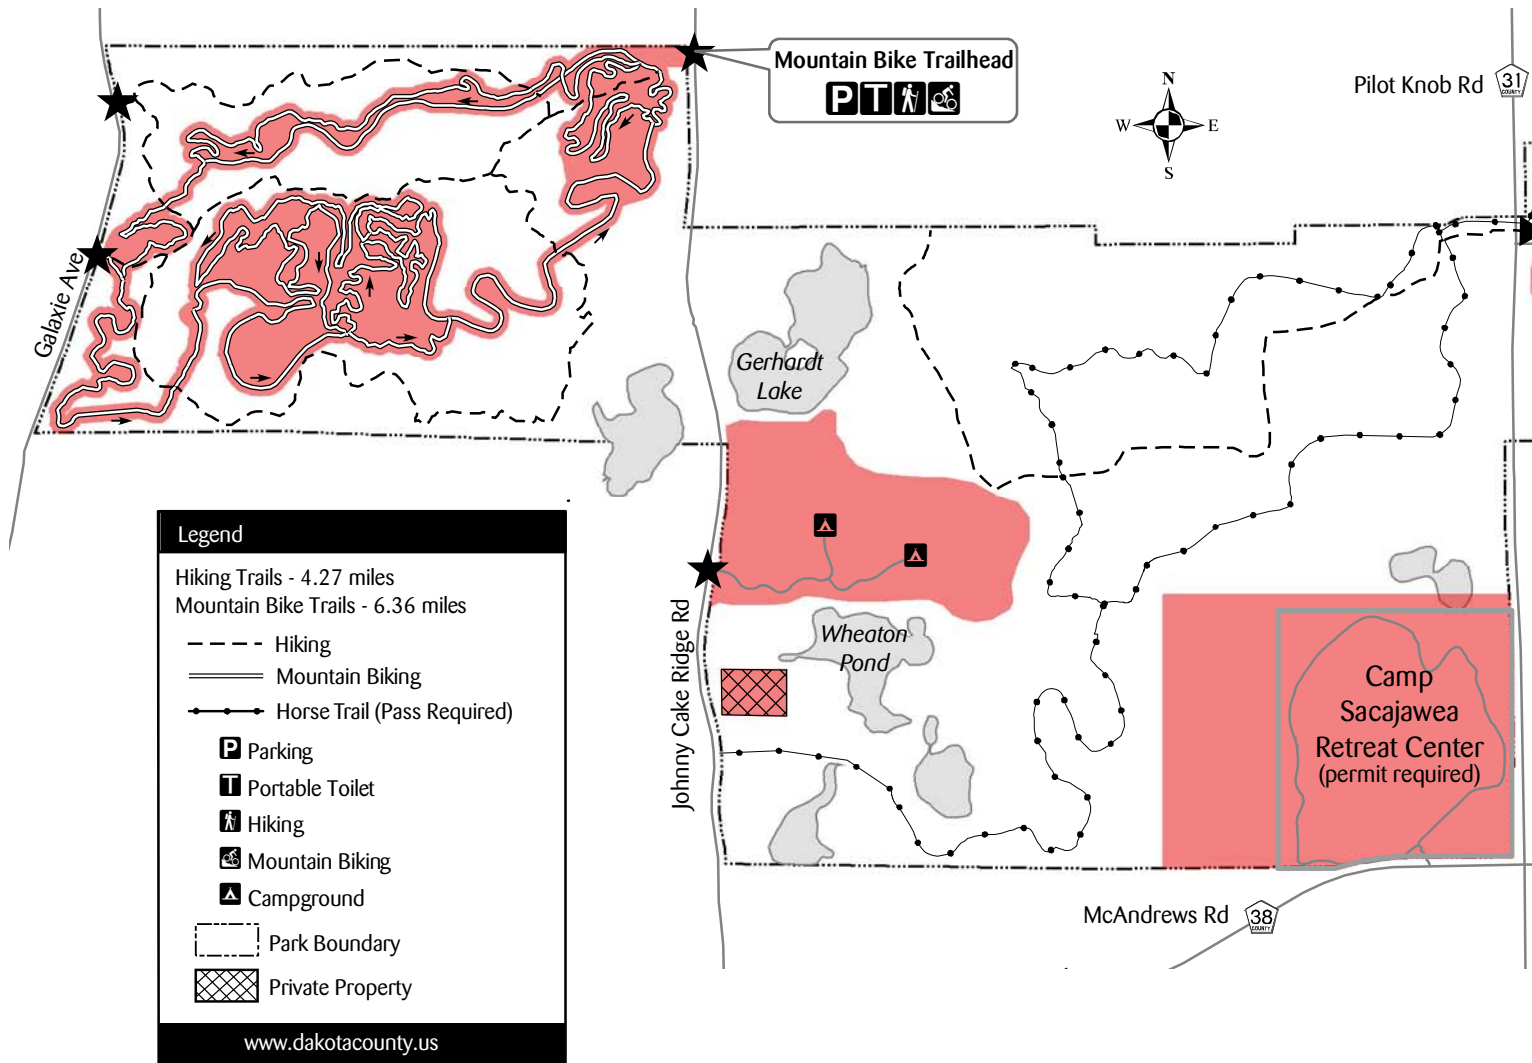

Lebanon Hills Regional Park

Spring - Summer - Fall Trails

Park Hours: 5 AM to 10 PM

- ★ Park Entrance
- Off-Limits to Geocaching

Entrance	Latitude	Longitude
Lebanon Hills Regional Park - Campground	44.773412	-93.187262
Lebanon Hills Regional Park - Galaxie North	44.781918	-93.202292
Lebanon Hills Regional Park - Galaxie South	44.779134	-93.202823
Lebanon Hills Regional Park - Mountain Bike	44.782787	-93.187594