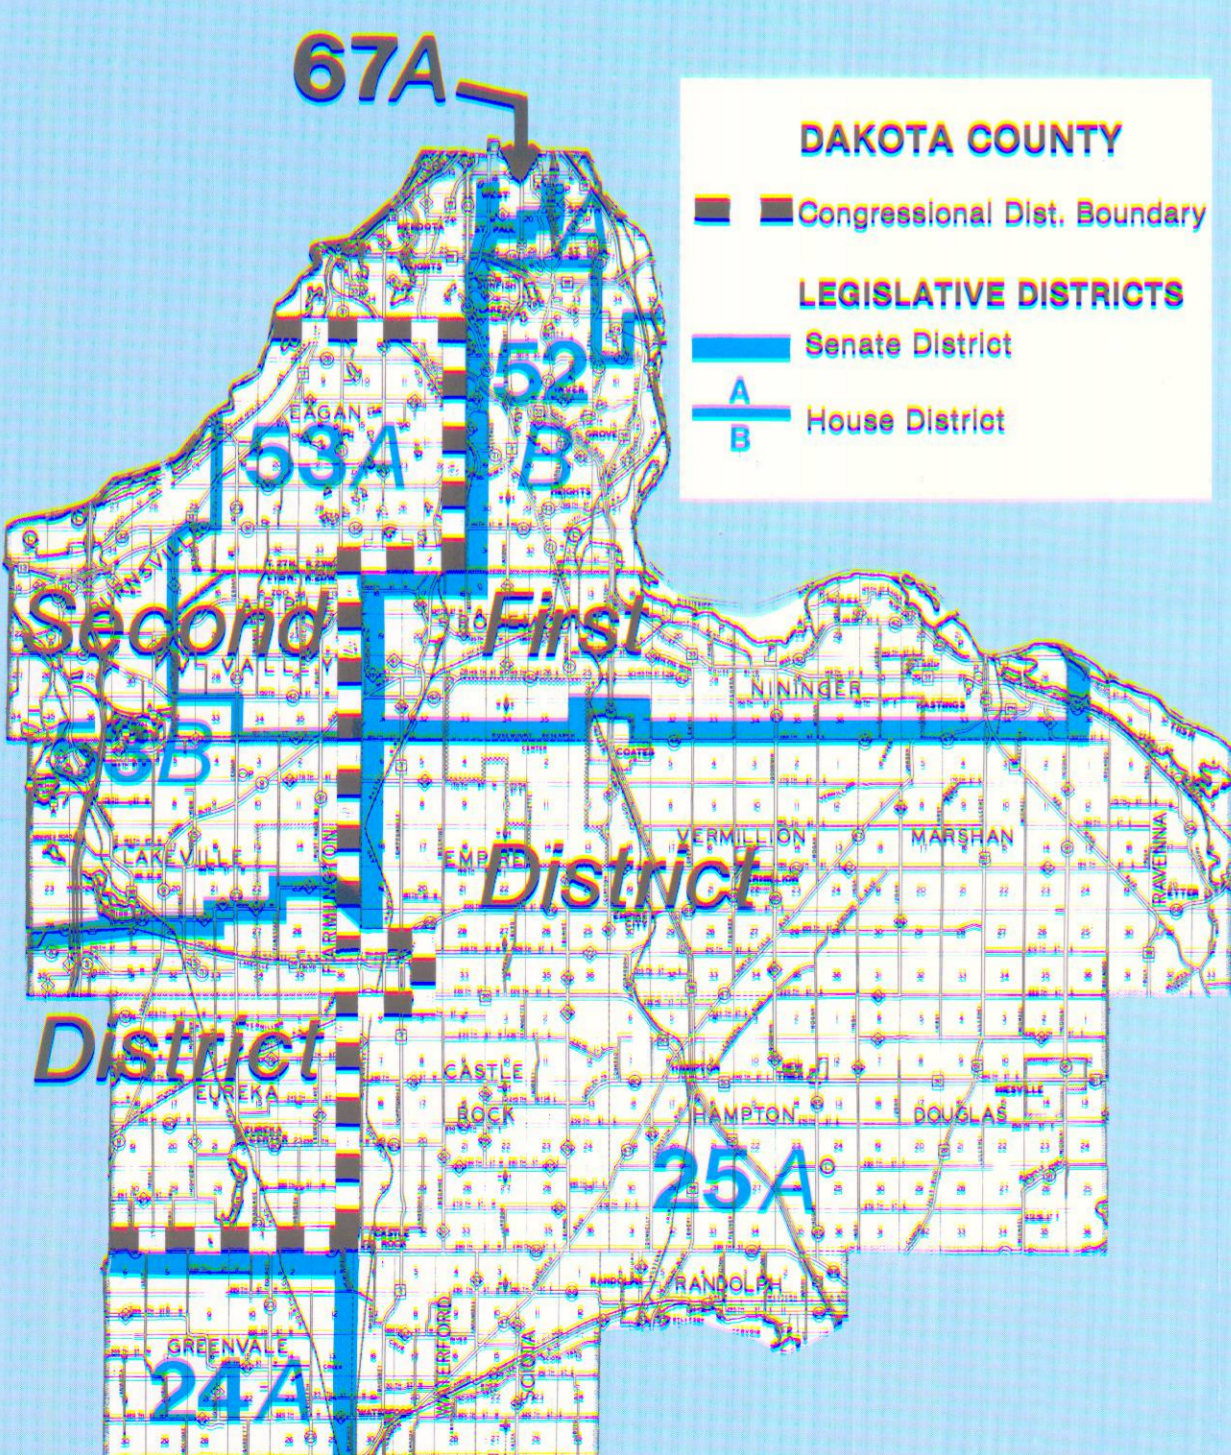

OFFICIAL HIGHWAY  
MAP  
1981—1982

DAKOTA COUNTY  
Minnesota

**COMMISSIONER DISTRICTS  
BOARD OF COMMISSIONERS**  
**JOSEPH A. HARRIS**  
 First District  
**GERALD E. HOLLENKAMP**  
 Second District  
**JOHN B. VOSS**  
 Third District  
**GENE ATKINS**  
 Fourth District  
**RUSSELL STREEFLAND**  
 Fifth District

DAKOTA COUNTY  
GOVERNMENT CENTER

1560 West Highway 55  
Hastings, MN. 55033

**DAKOTA COUNTY**  
 Congressional Dist. Boundary  
**LEGISLATIVE DISTRICTS**  
 Senate District  
 A House District  
 B House District

OFFICIAL HIGHWAY MAP

1981-82

Dakota County, Minnesota