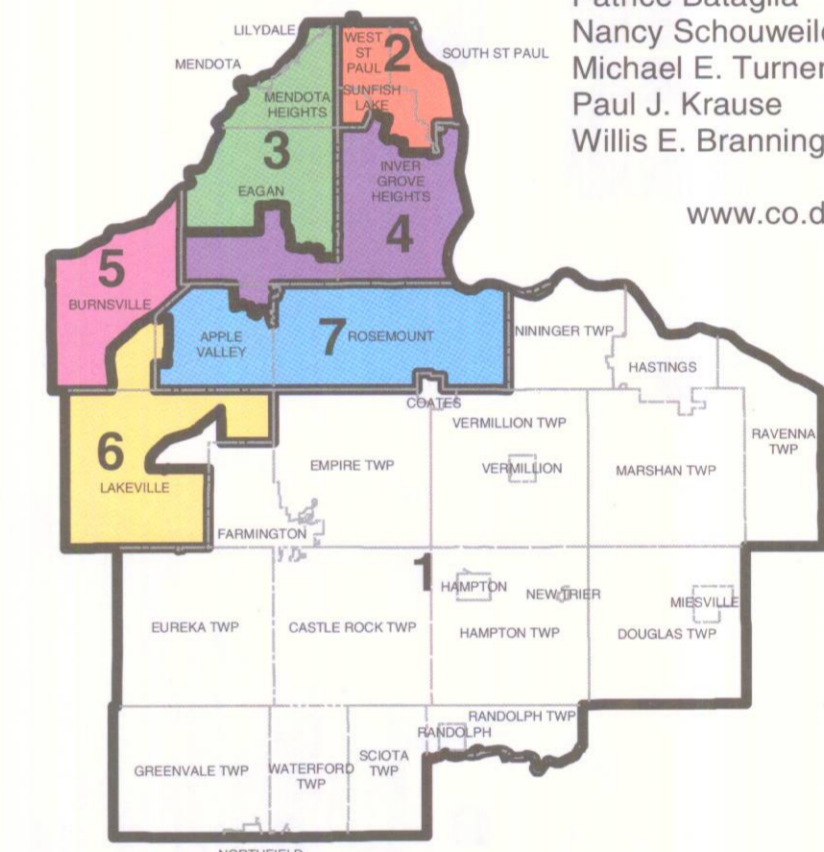

Dakota County Commissioners

Joseph A. Harris	First District
Kathleen A. Gaylord	Second District
Patrice Bataglia	Third District
Nancy Schouweiler	Fourth District
Michael E. Turner	Fifth District
Paul J. Krause	Sixth District
Willis E. Branning	Seventh District

www.co.dakota.mn.us/board