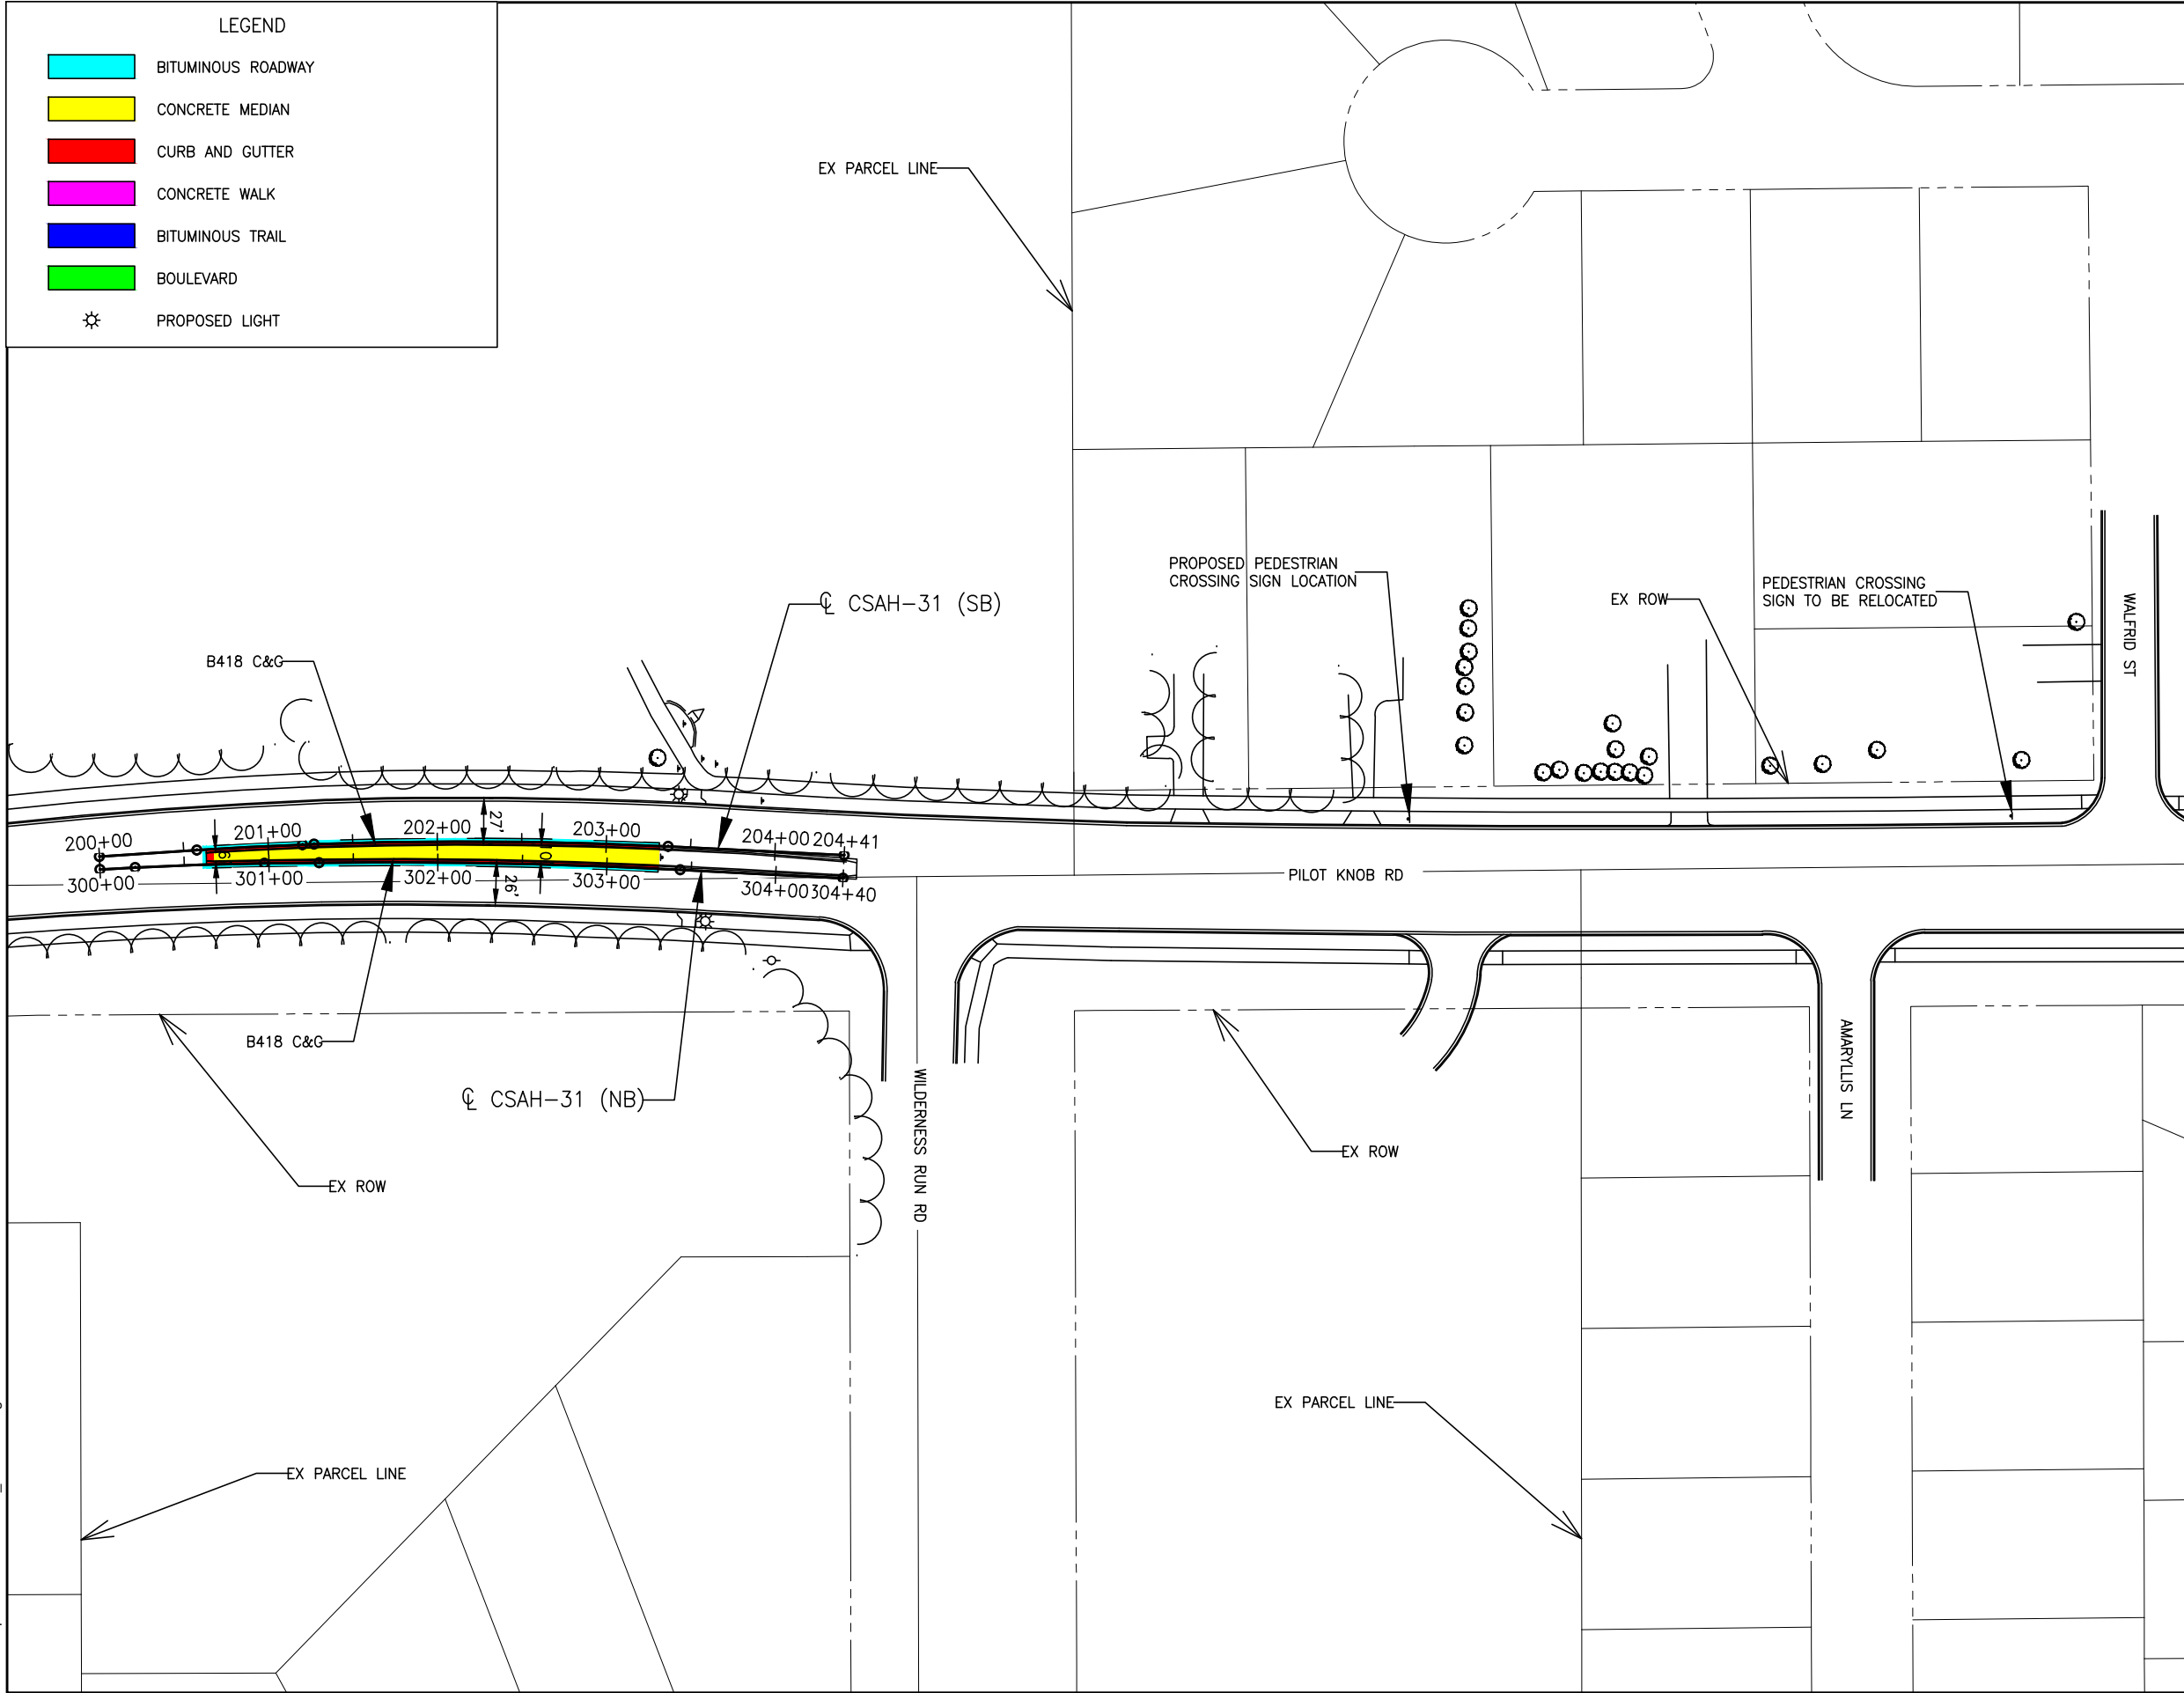

- LEGEND**
-  BITUMINOUS ROADWAY
 -  CONCRETE MEDIAN
 -  CURB AND GUTTER
 -  CONCRETE WALK
 -  BITUMINOUS TRAIL
 -  BOULEVARD
 -  PROPOSED LIGHT

**Pedestrian Crossing
Safety Enhancements**

Pilot Knob Road
Wilderness Run Road
Dakota County, Minnesota

C:\srf\pw\0142094\16134_ Exhibits.dwg : Exhibit2