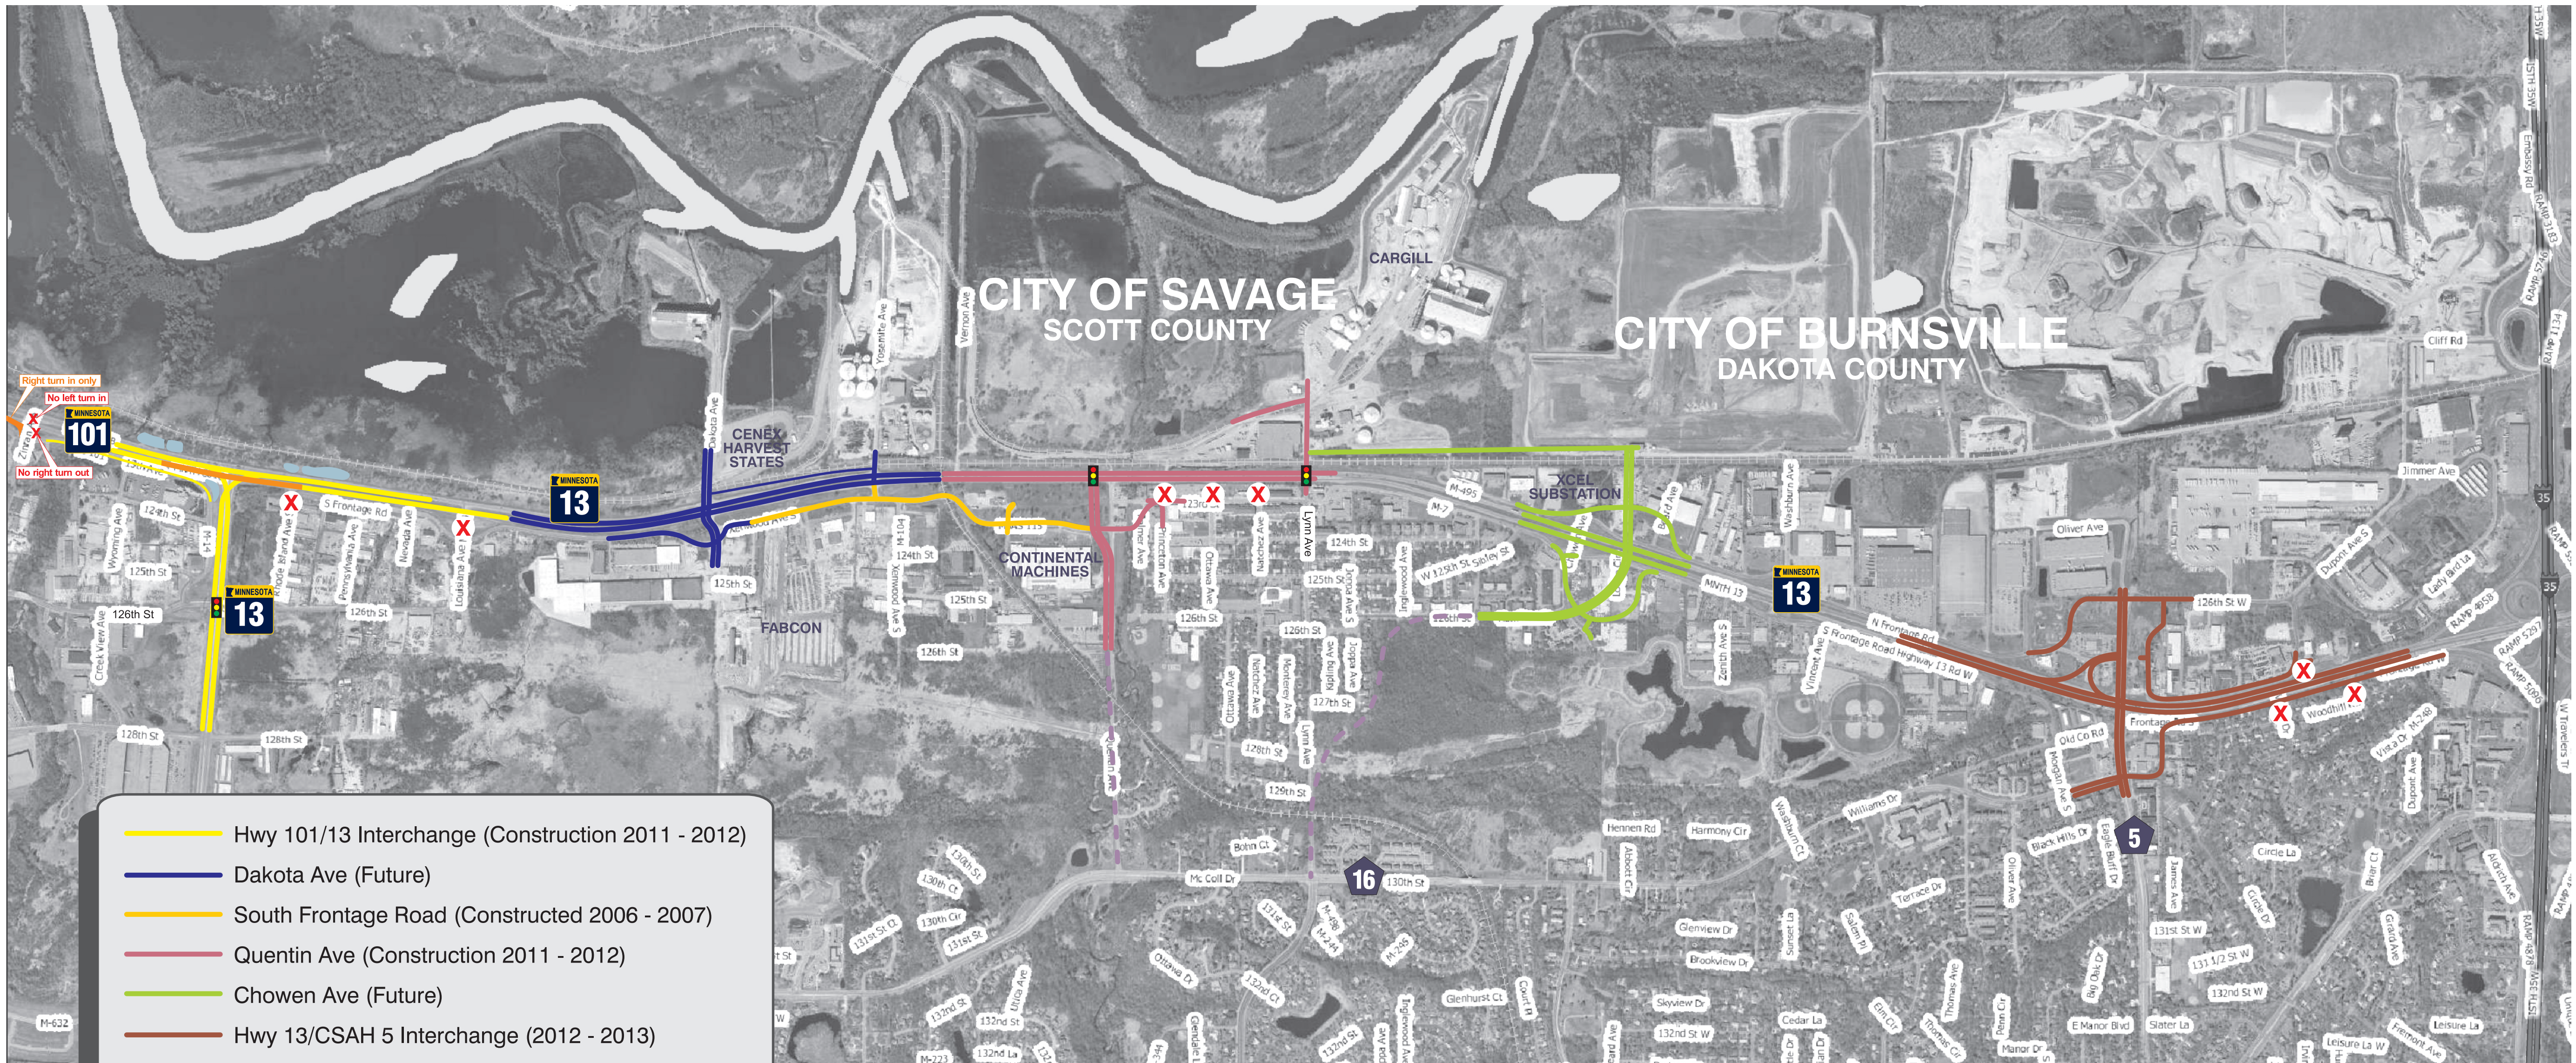

13 101

Highway 13 Corridor Vision

- Hwy 101/13 Interchange (Construction 2011 - 2012)
- Dakota Ave (Future)
- South Frontage Road (Constructed 2006 - 2007)
- Quentin Ave (Construction 2011 - 2012)
- Chowen Ave (Future)
- Hwy 13/CSAH 5 Interchange (2012 - 2013)
- X Closure
- - - Potential Future Improvement
- ↗ Right turn in only
- ▬ Bridge