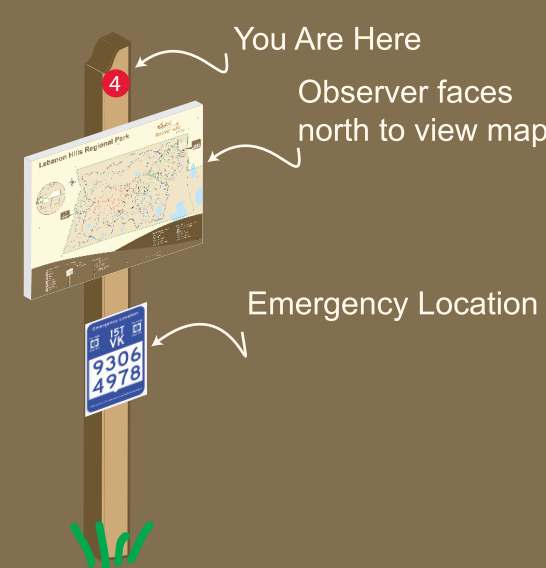

Lebanon Hills Regional Park

Dakota
COUNTY
forever wild
PARKS

Activities & Amenities

- Parking
- Canoe Launch - Non-motorized
- Campground

Download a copy of this map.
Best experienced in the free Avenza PDF Maps app.

Intersection Post

Trail Use Post

Spring - Summer - Fall Trails

- Hiking
- Horse Trail
- Canoe Route

Winter Trails

- Snowshoe/Winter Hiking
- Intermediate Classic Ski