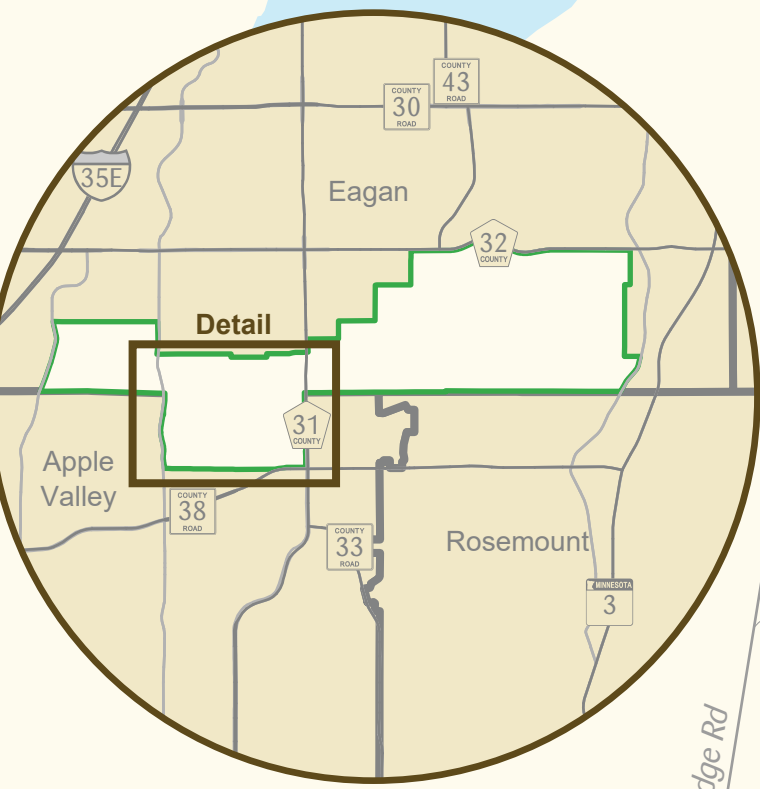

Lebanon Hills Regional Park

Dakota
COUNTY
forever wild
PARKS

Activities & Amenities

- Parking
- Canoe Launch - Non-motorized
- Campground

Download a copy of this map.
Best experienced in the free Avenza PDF Maps app.

Intersection Post

Trail Use Post

Spring - Summer - Fall Trails

- Hiking
- Horse Trail
- Canoe Route

Winter Trails

- Snowshoe/Winter Hiking
- Intermediate Classic Ski