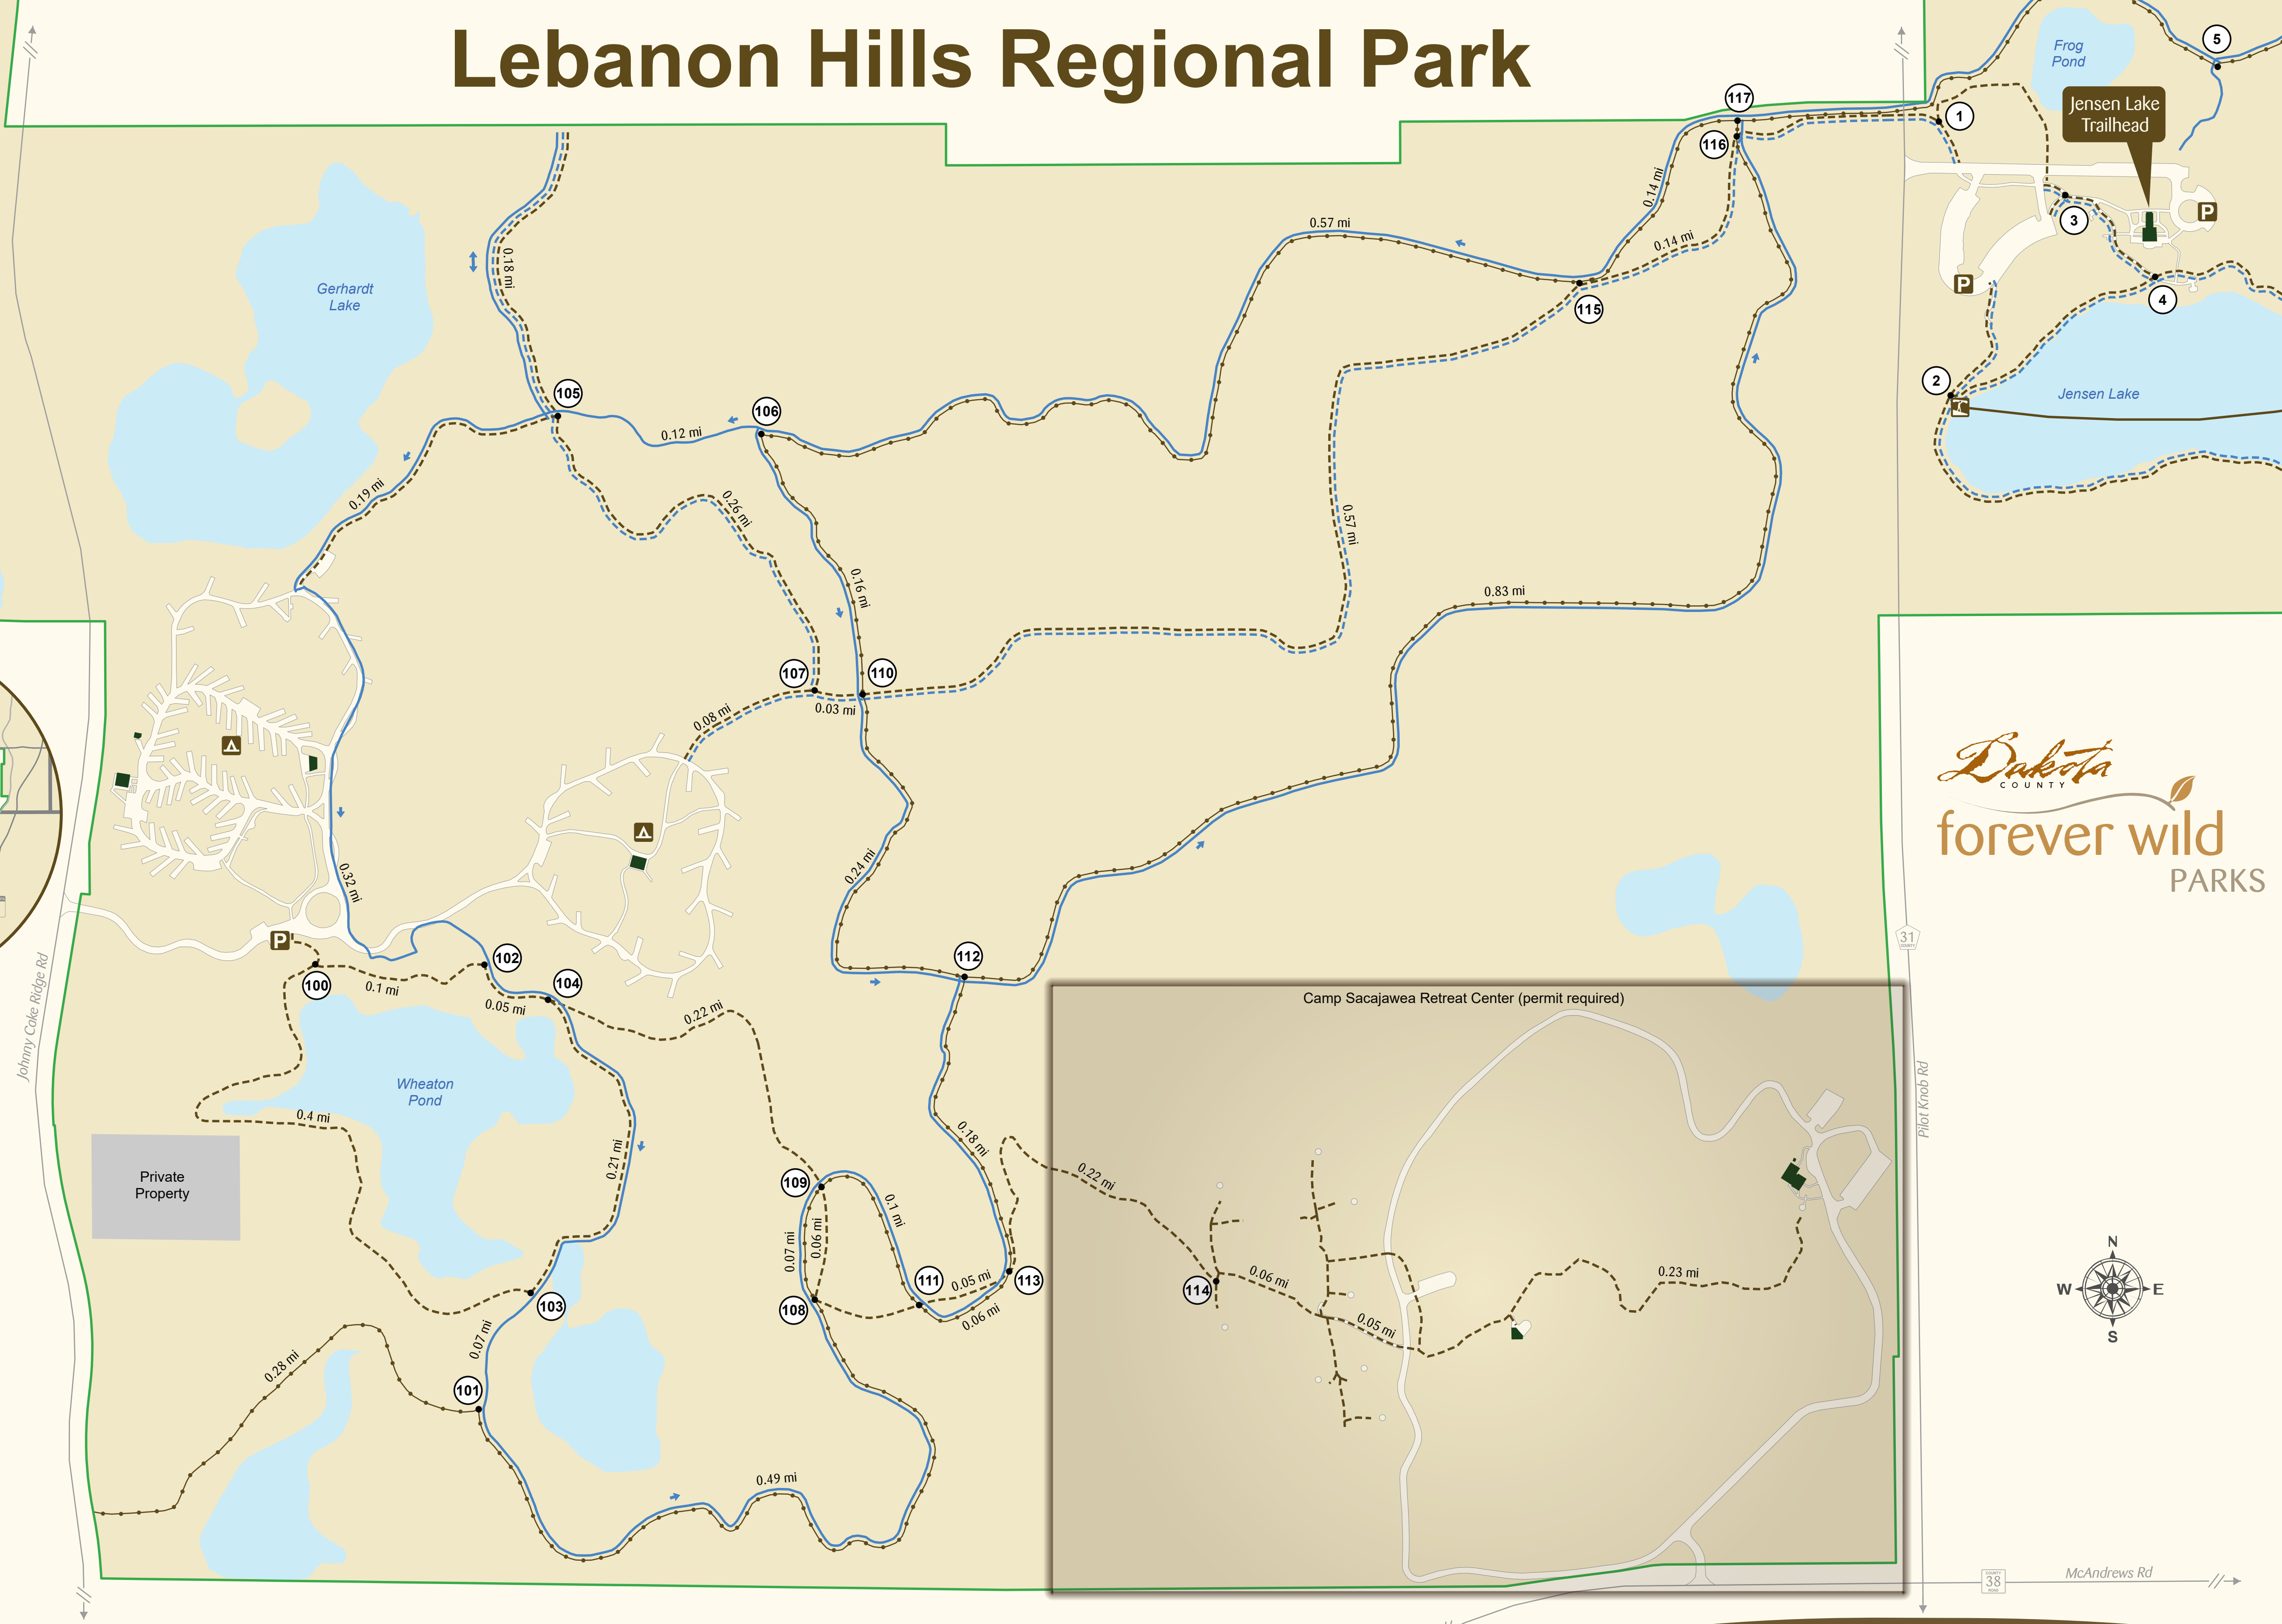

Lebanon Hills Regional Park

Dakota
COUNTY
forever wild
PARKS

Activities & Amenities

- Parking
- Canoe Launch - Non-motorized
- Campground

Download a copy of this map.
Best experienced in the free Avenza PDF Maps app.

Intersection Post

Trail Use Post

Spring - Summer - Fall Trails

- Hiking
- Horse Trail
- Canoe Route

Winter Trails

- Snowshoe/Winter Hiking
- Intermediate Classic Ski