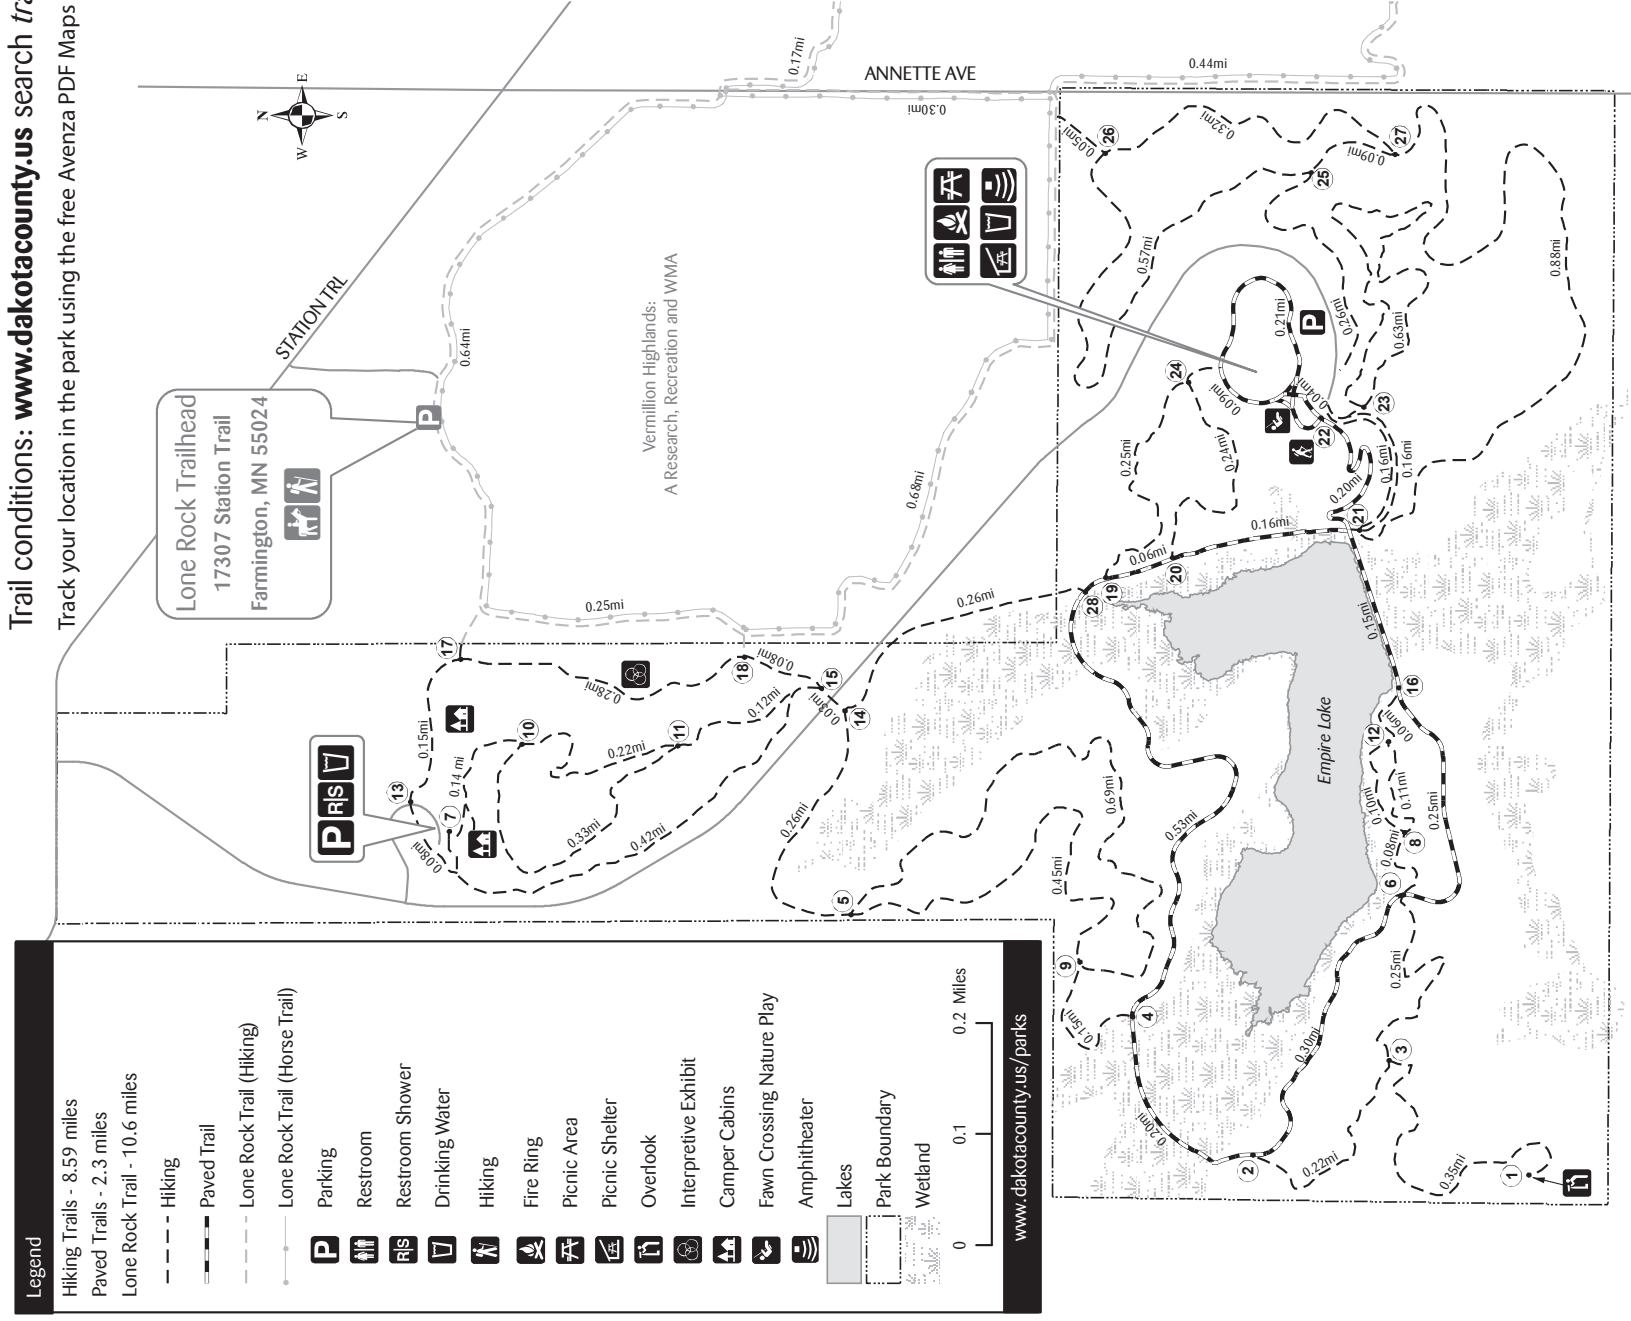

## Whitetail Woods Regional Park

Welcome to Whitetail Woods Regional Park, a 456-acre oasis in the heart of Dakota County. Miles of scenic trails meander through this spectacular park to showcase Empire Lake and the rolling hills, century-old oaks and pristine wetlands that surround it.

## Spring-Summer-Fall Trail Map

*Dakota*  
COUNTY  
  
forever wild  
PARKS

# Whitetail Woods Regional Park

## Spring-Summer-Fall Trail Map

forever wild  
PARKS

Park hours: 5 a.m.–10 p.m.

Trail conditions: [www.dakotacounty.us](http://www.dakotacounty.us) search trail conditions.

Track your location in the park using the free Avenza PDF Maps app.