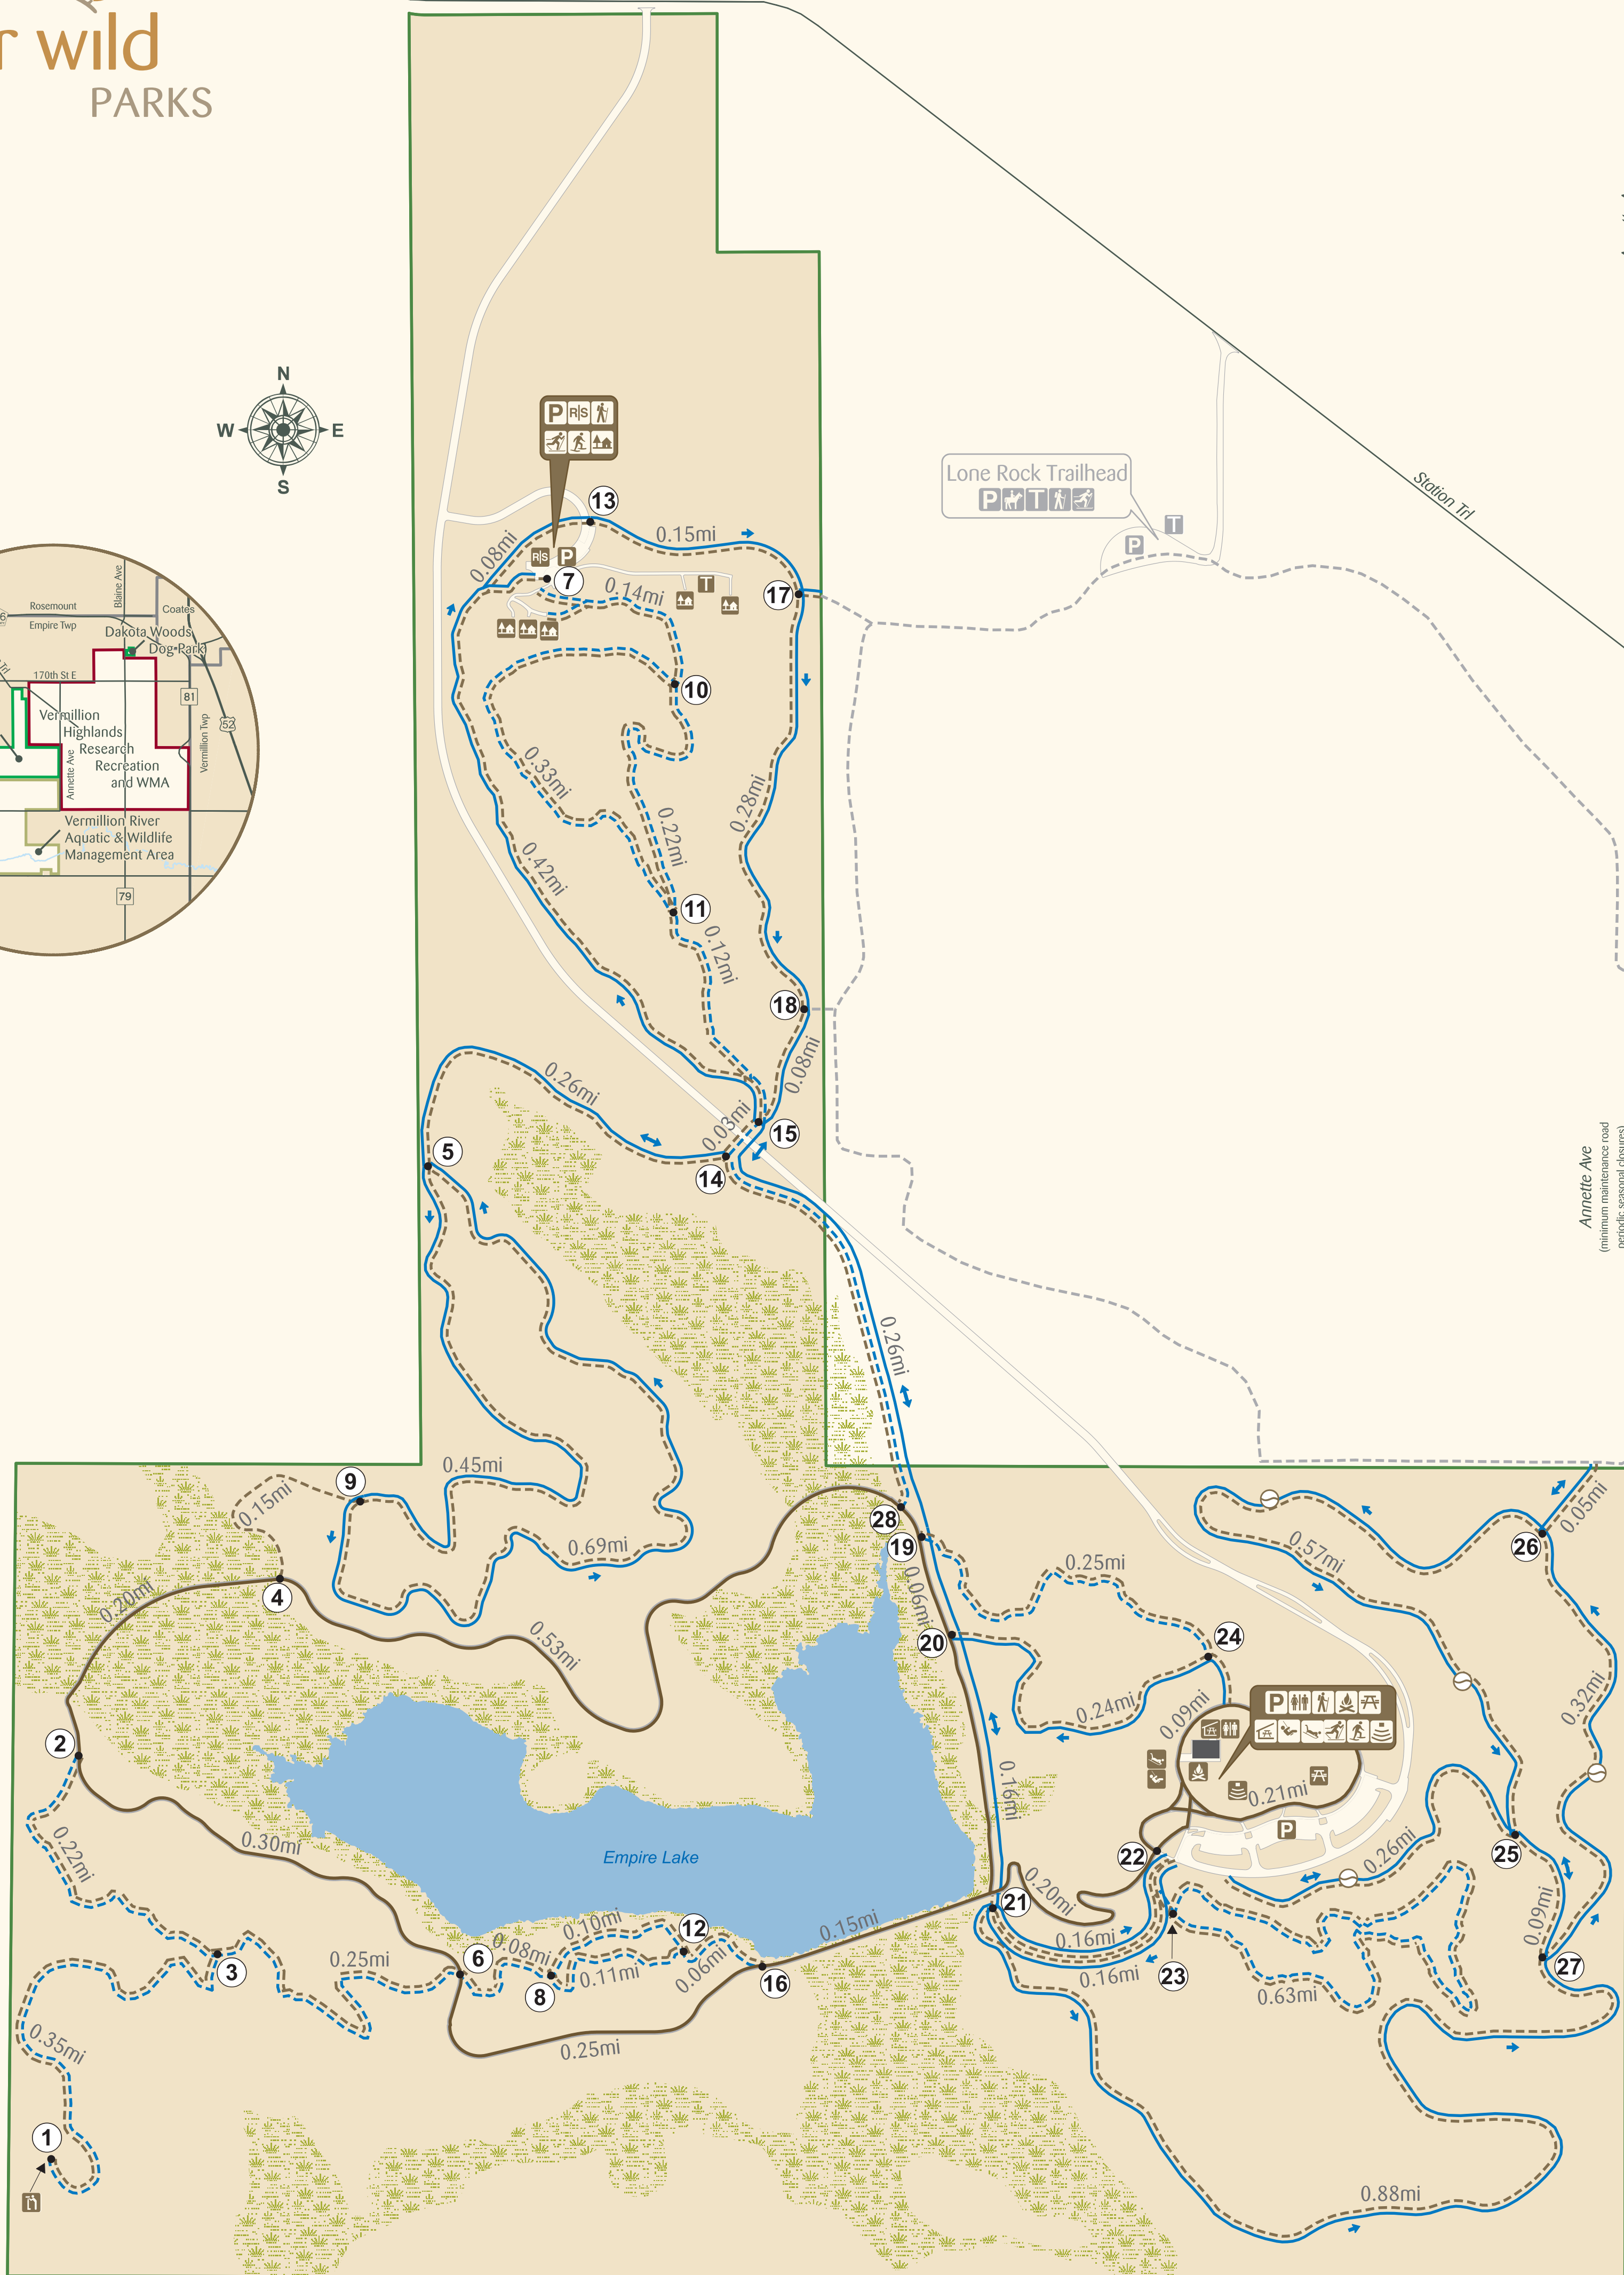

WHITETAIL WOODS REGIONAL PARK

Dakota COUNTY
forever wild
PARKS

170th St W Akron Ave 170th St E

Activities & Amenities

- Parking
- Restroom
- Restroom & Shower
- Vault / Portable Toilet
- Hiking
- Fire Ring
- Picnic Area
- Picnic Shelter
- Classic Skiing
- Snowshoeing
- Overlook
- Camper Cabin
- Sledding
- Nature Play
- Amphitheater

Intersection Post

Trail Use Post

Spring - Summer - Fall Trails

- Hiking
- Paved

Winter Trails

- Snowshoe/Winter Hiking
- Easy Classic Ski
- Intermediate Classic Ski
- Paved

Download a copy of this map.
Best experienced in the free Avenza PDF Maps app.