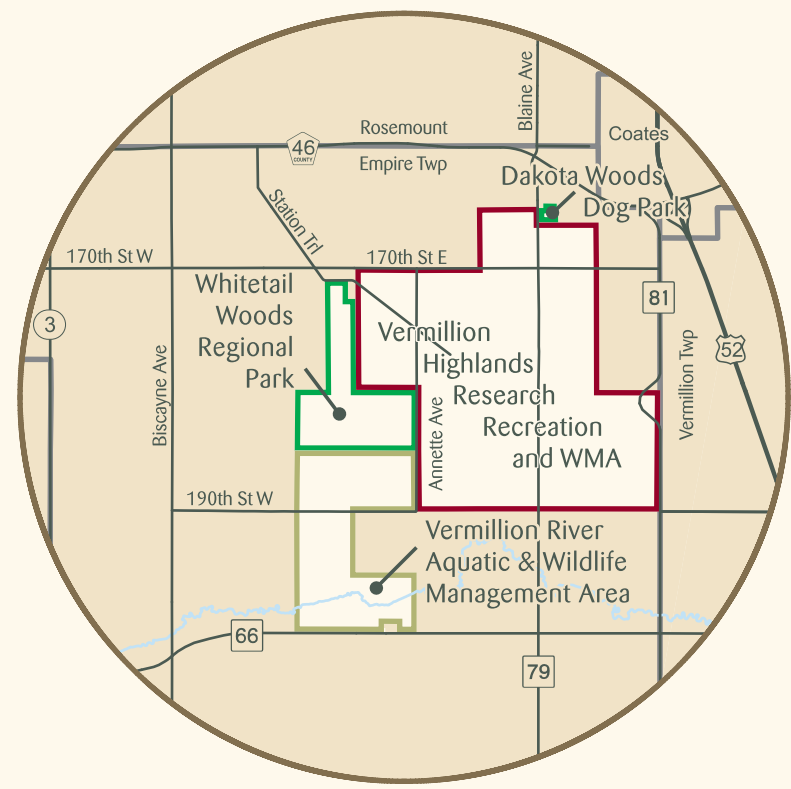

WHITETAIL WOODS REGIONAL PARK

Dakota COUNTY
forever wild
PARKS

170th St W Akron Ave 170th St E

Activities & Amenities

- Parking
- Restroom
- Restroom & Shower
- Vault / Portable Toilet
- Hiking
- Fire Ring
- Picnic Area
- Picnic Shelter
- Classic Skiing
- Snowshoeing
- Overlook
- Camper Cabin
- Sledding
- Nature Play
- Amphitheater

Intersection Post

Trail Use Post

Spring - Summer - Fall Trails

- Hiking
- Paved

Winter Trails

- Snowshoe/Winter Hiking
- Easy Classic Ski
- Intermediate Classic Ski
- Paved

Download a copy of this map.
Best experienced in the free Avenza PDF Maps app.