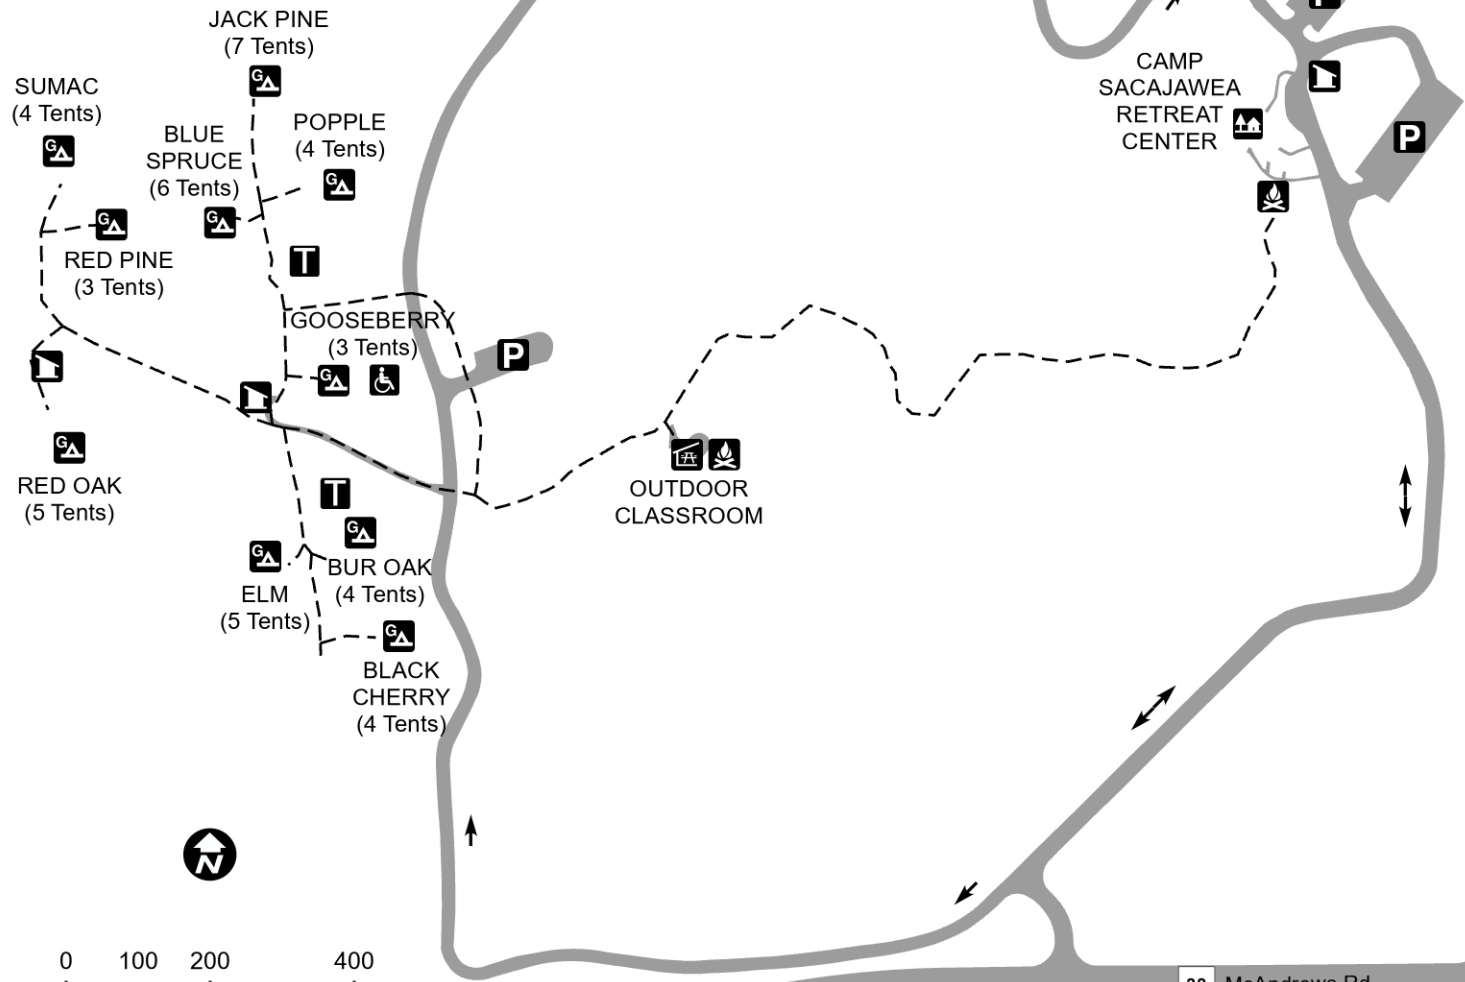

# Camp Sacajawea

-  Hiking Trail
  -  Retreat Center
  -  Parking
  -  Vault / Portable Toilet
  -  Fire Ring
  -  Outdoor Classroom
  -  Wood Shed
  -  Handicap Accessible
  -  Group Campsites\*
- \*Tent capacity based on four person tents

*Dakota*  
COUNTY  
forever wild  
PARKS

Pilot Knob Rd  
31

38 McAndrews Rd