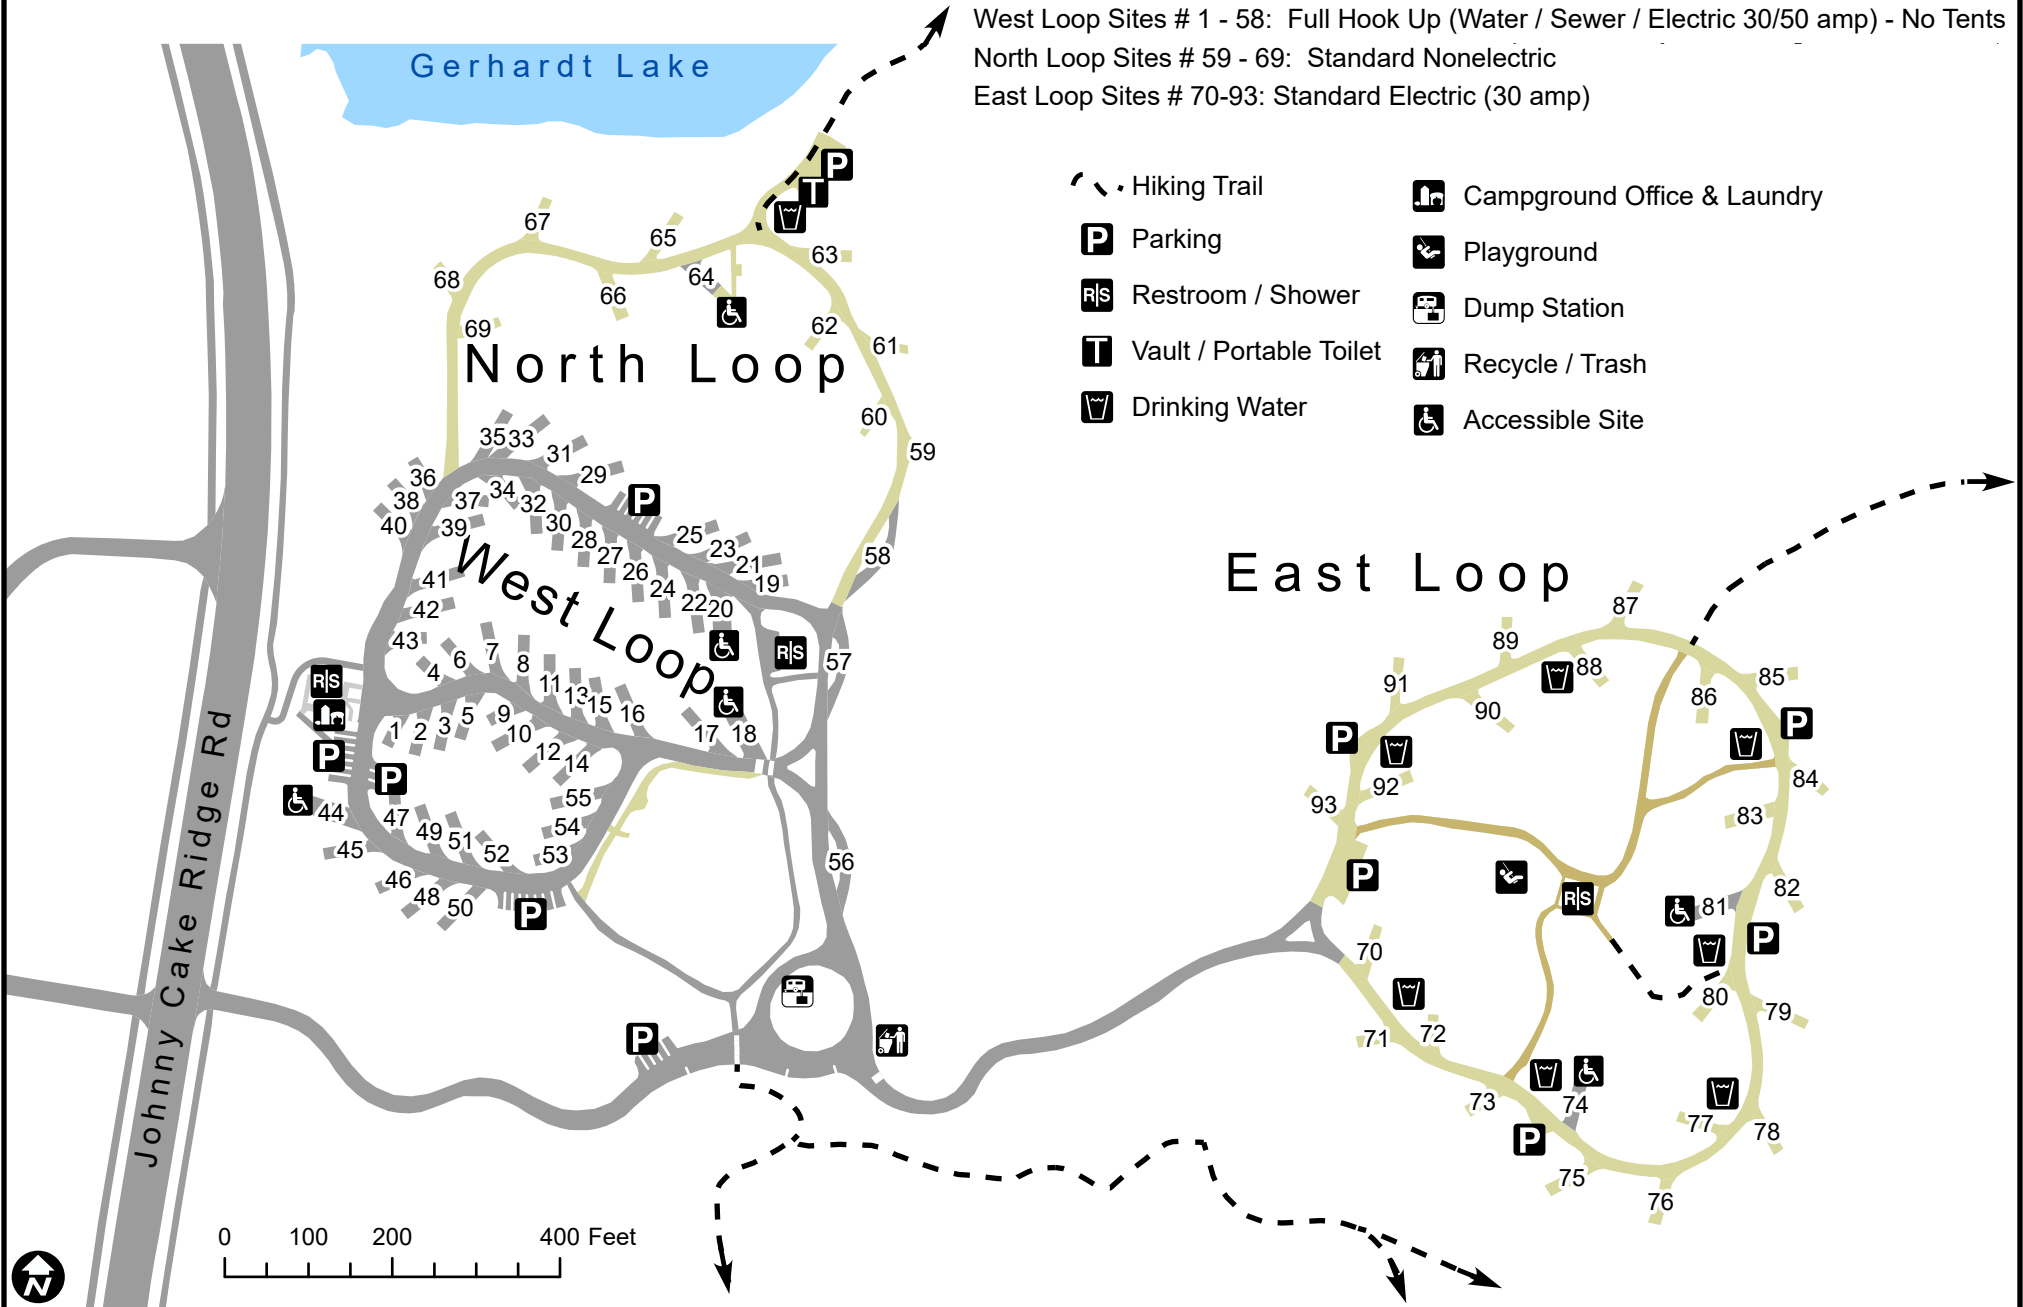

# Lebanon Hills Regional Park - Campground

12100 Johnny Cake Ridge Road, Apple Valley, MN 55124

Campground Office: 651-480-7773

Table 1 Maximum RV lengths for West Loop campsites at Lebanon Hills Campground

Site Number	RV maximum length
1	17 feet
2	31 feet
3	36 feet
4	20 feet
5	34 feet
6	30 feet
7	40 feet
8	41 feet
9	11 feet
10	41 feet
11	39 feet
12	40 feet
13	40 feet
14	39 feet
15	40 feet
16	41 feet
17	43 feet
18	40 feet
19	26 feet
20	20 feet
21	45 feet
22	40 feet
23	40 feet
24	45 feet
25	46 feet
26	45 feet
27	41 feet
28	41 feet
29	41 feet
30	42 feet
31	41 feet
32	39 feet
33	48 feet
34	20 feet
35	42 feet
36	19 feet

Site Number	RV maximum length
37	22 feet
38	25 feet
39	44 feet
40	29 feet
41	41 feet
42	41 feet
43	20 feet
44	34 feet
45	38 feet
46	29 feet
47	31 feet
48	39 feet
49	40 feet
50	40 feet
51	41 feet
52	35 feet
53	24 feet
54	37 feet
55	41 feet
56	45 feet
57	45 feet
58	45 feet

West Loop sites also have room for 1 tow or towed vehicle that must be on the paved parking pad. RV length is required to complete a reservation and cannot exceed the maximum for the site.

North Loop campsites 59-69 and East Loop campsites 70-93 have a maximum RV length of 24 feet or 2 tents.