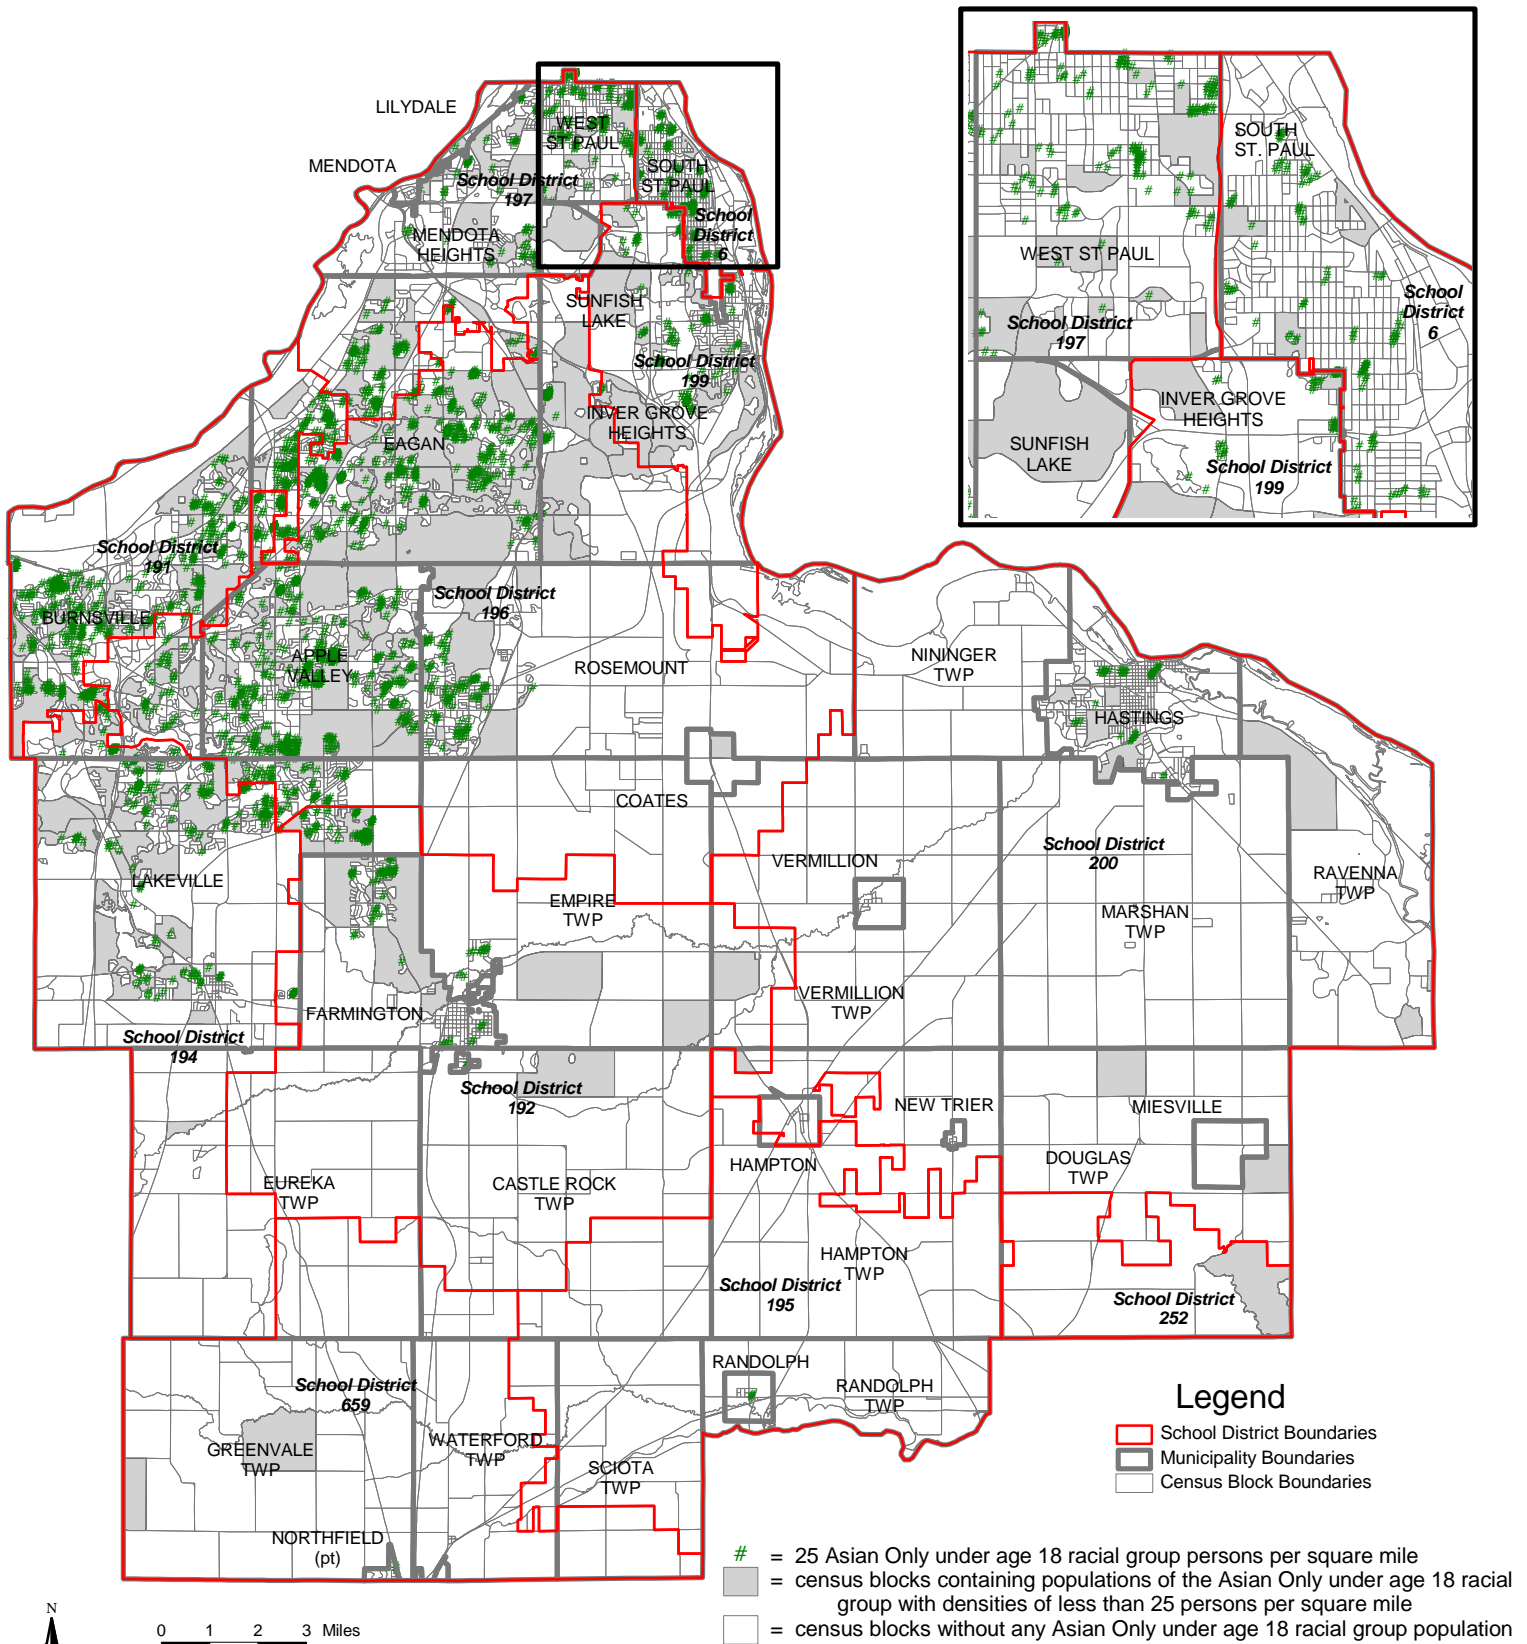

Density of the Asian Only Under Age 18 Racial Group Population by Census Block, 2000

Note: Dots randomly distributed using the total under age 18 populations of census blocks of the Asian Only racial group. Dot locations do not represent actual residences.

PREPARED BY
**THE DAKOTA COUNTY SURVEY
 AND LAND INFORMATION DEPARTMENT**

Map Dated June 21, 2001

Source: U.S. Census 2000
 Unadjusted Block Data Summary File.