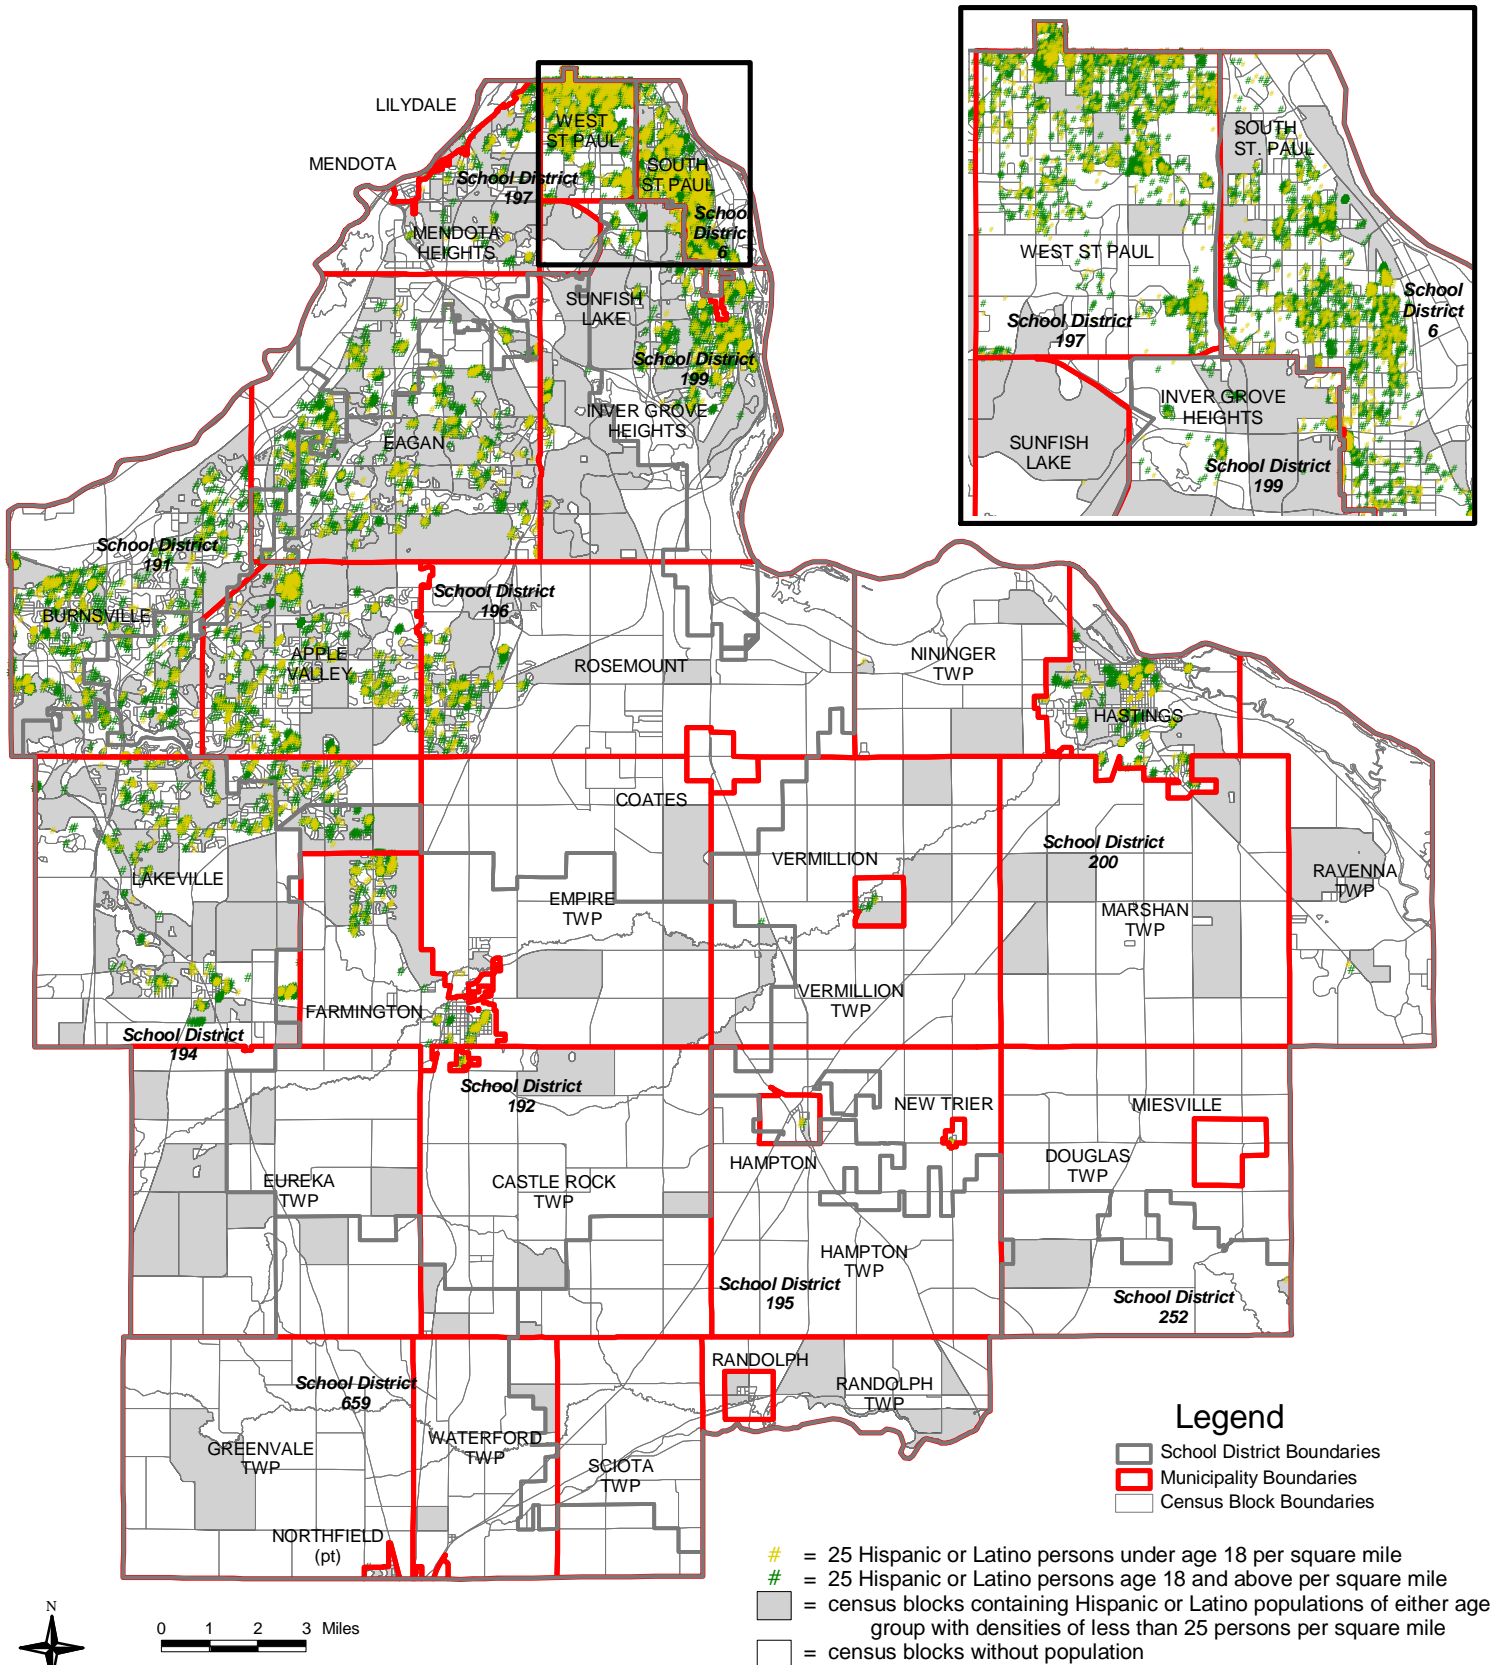

Density of Hispanic or Latino Population by Age Group by Census Block, 2000

Note: Dots randomly distributed using total Hispanic or Latino population under 18 and total Hispanic or Latino population 18 and above of census blocks. Dot locations do not represent actual residences.

PREPARED BY
**THE DAKOTA COUNTY SURVEY
 AND LAND INFORMATION DEPARTMENT.**

Map Dated June 5, 2001

Source: U.S. Census 2000
 Unadjusted Block Data Summary File.