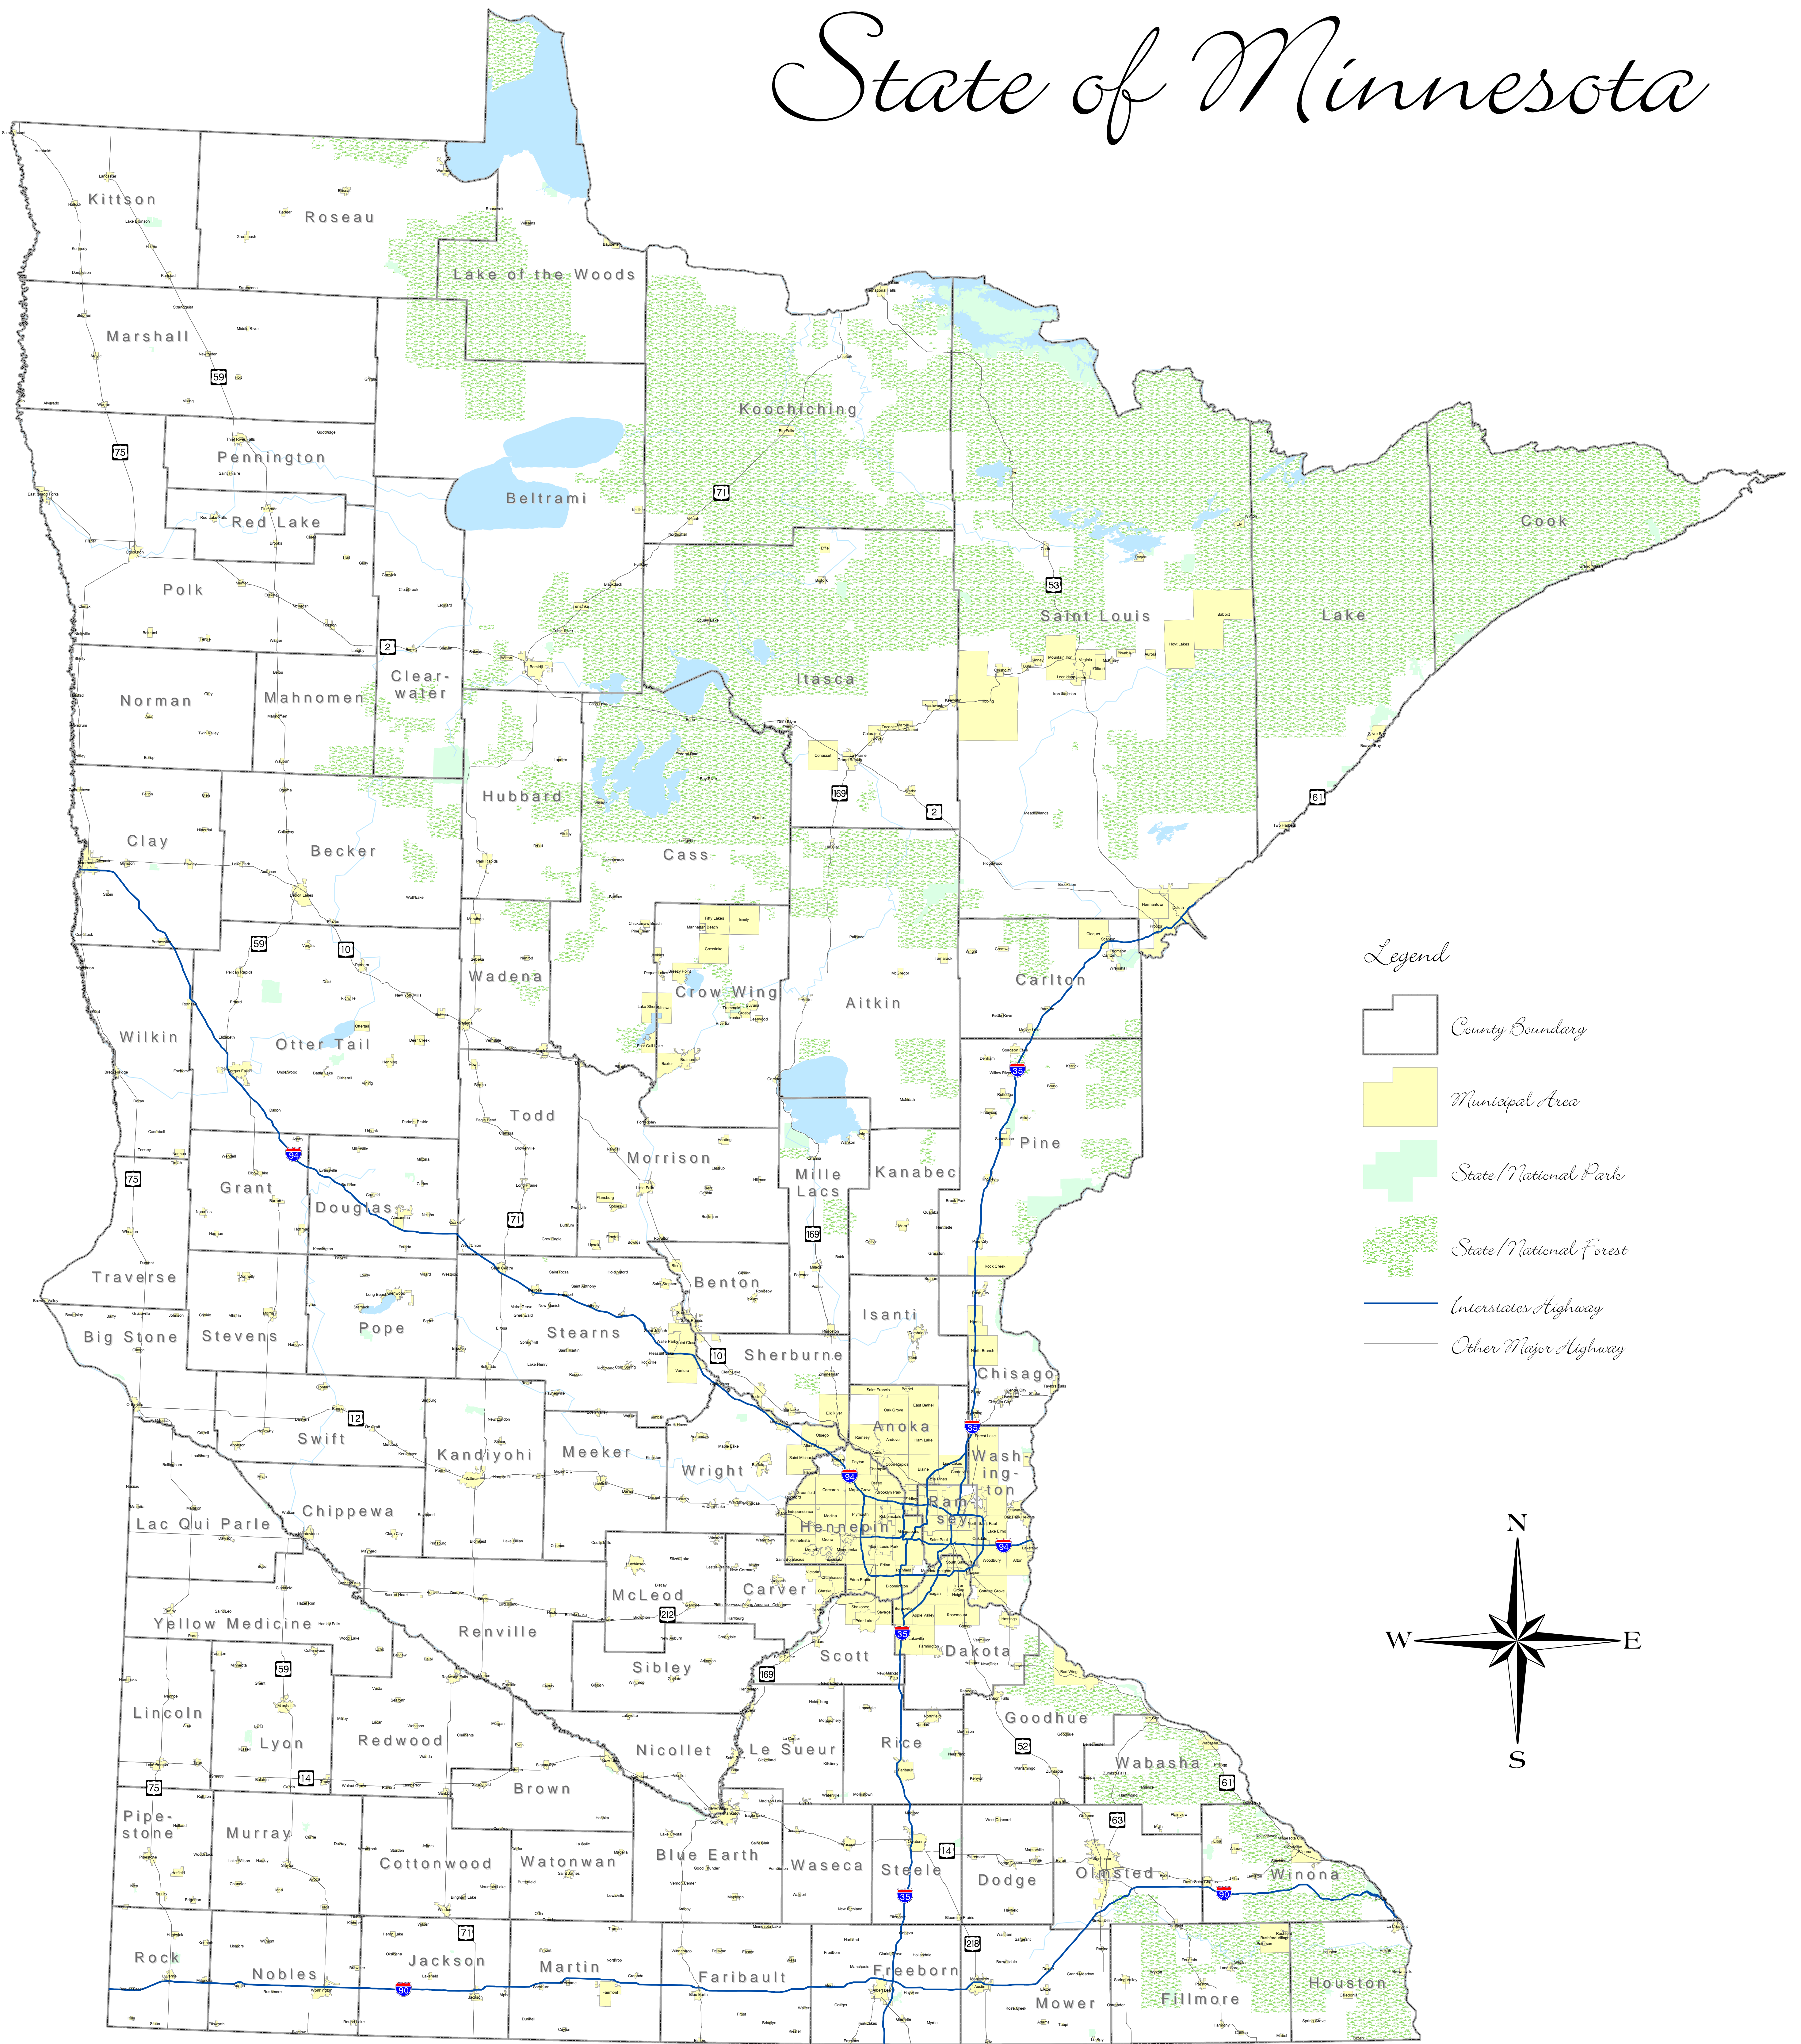

State of Minnesota

Legend

-  County Boundary
-  Municipal Area
-  State/National Park
-  State/National Forest
-  Interstates Highway
-  Other Major Highway

Dakota
COUNTY

Prepared by the Dakota County
Office of Geographic Information Systems.