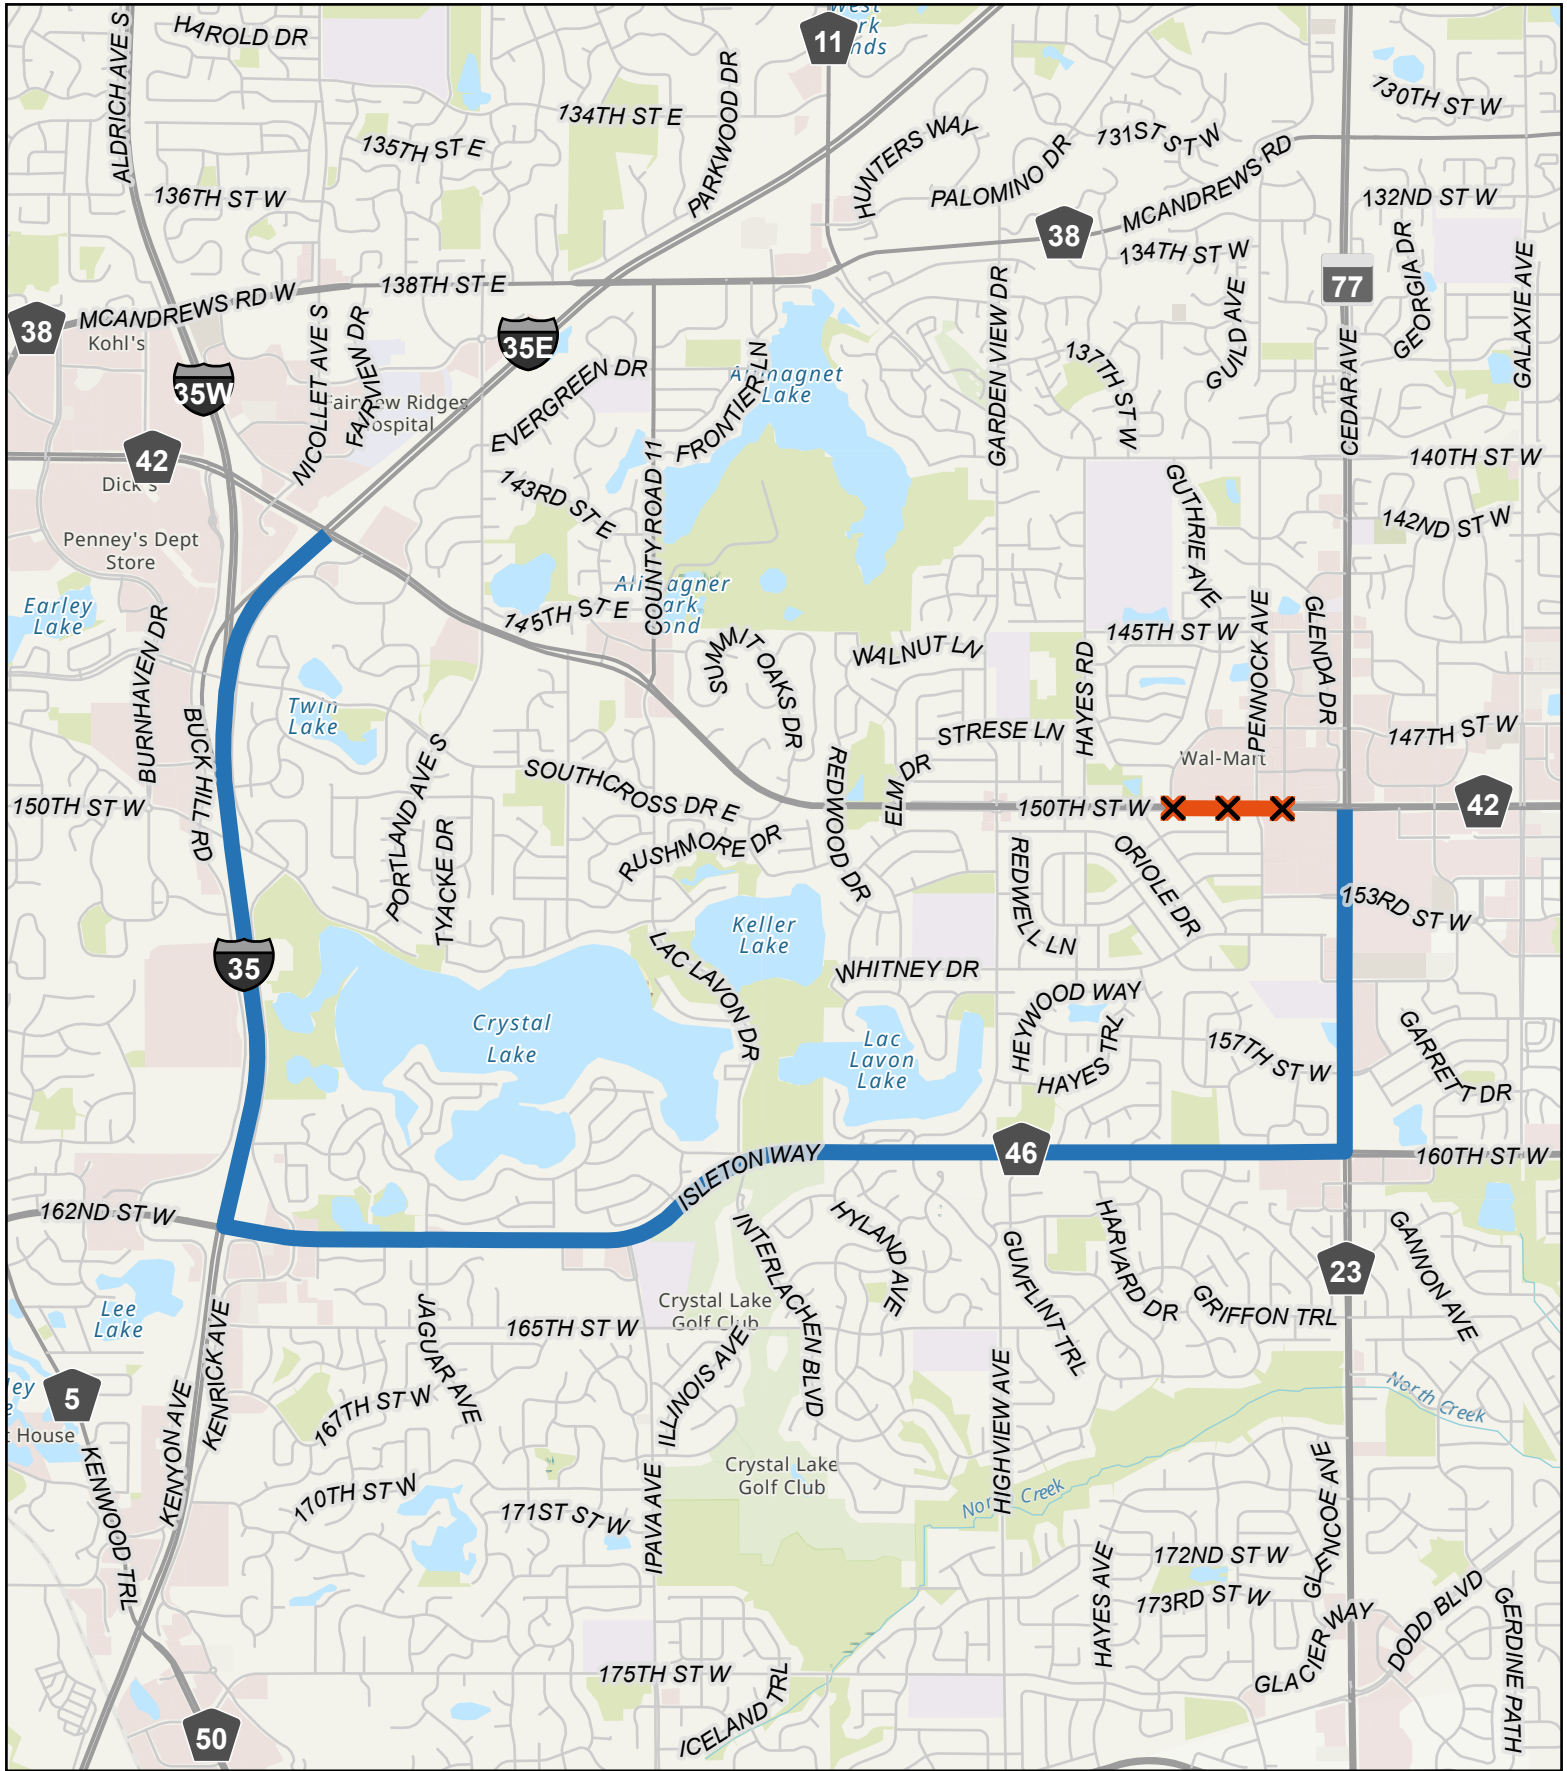

# 150th St W/County Road 42 Detour

Road Closed

Detour Route