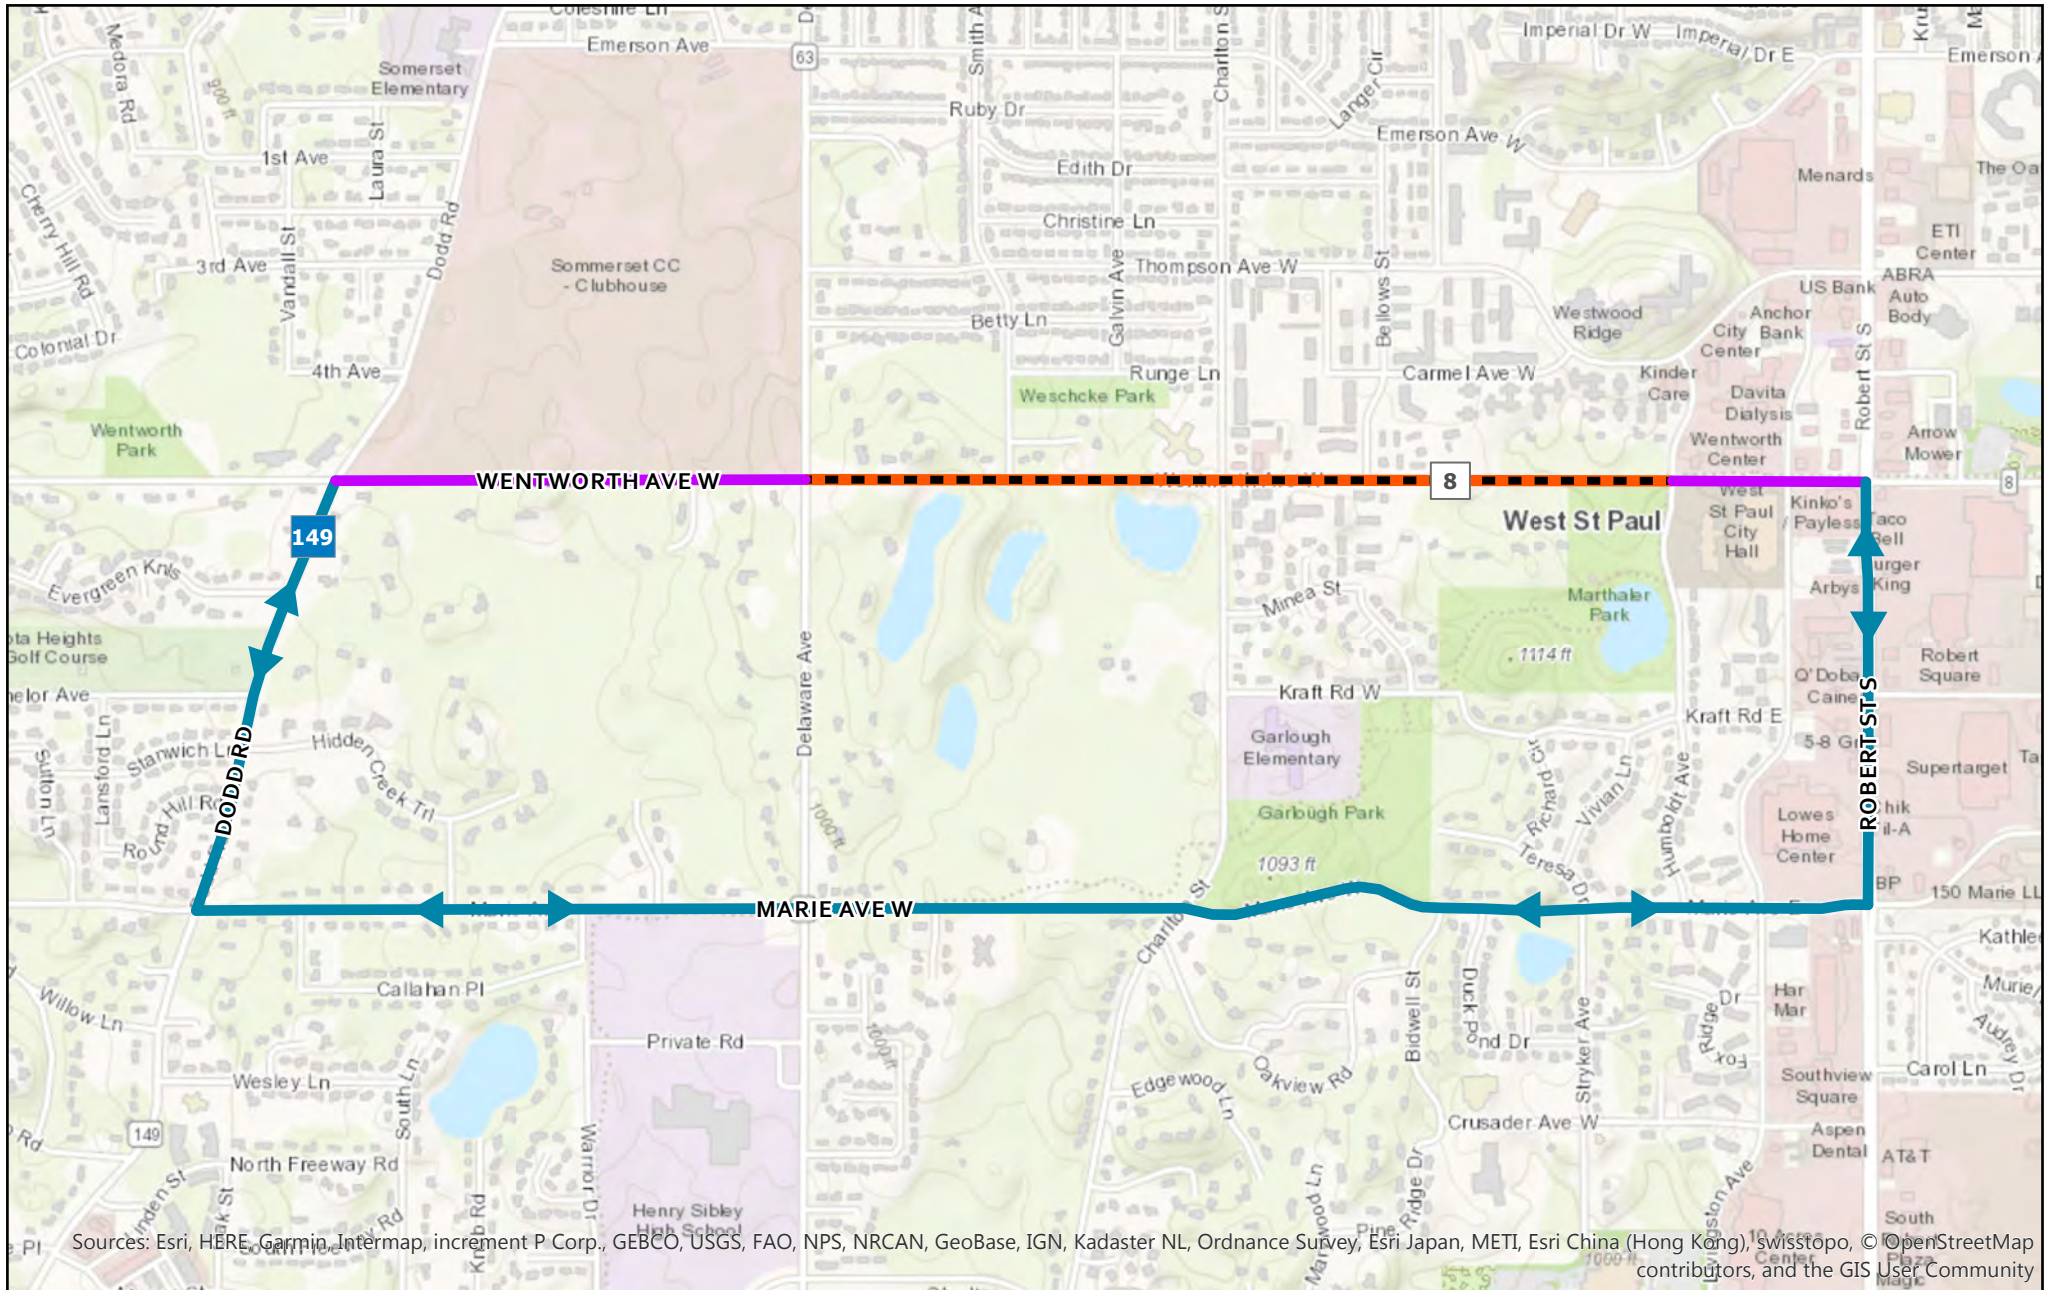

# Wentworth Ave / County Road 8 Detour

Sources: Esri, HERE, Garmin, Intermap, increment P Corp., GEBCO, USGS, FAO, NPS, NRCAN, GeoBase, IGN, Kadaster NL, Ordnance Survey, Esri Japan, METI, Esri China (Hong Kong), Swisstopo, © OpenStreetMap contributors, and the GIS User Community

Road Closed

Local Traffic

Detour

N