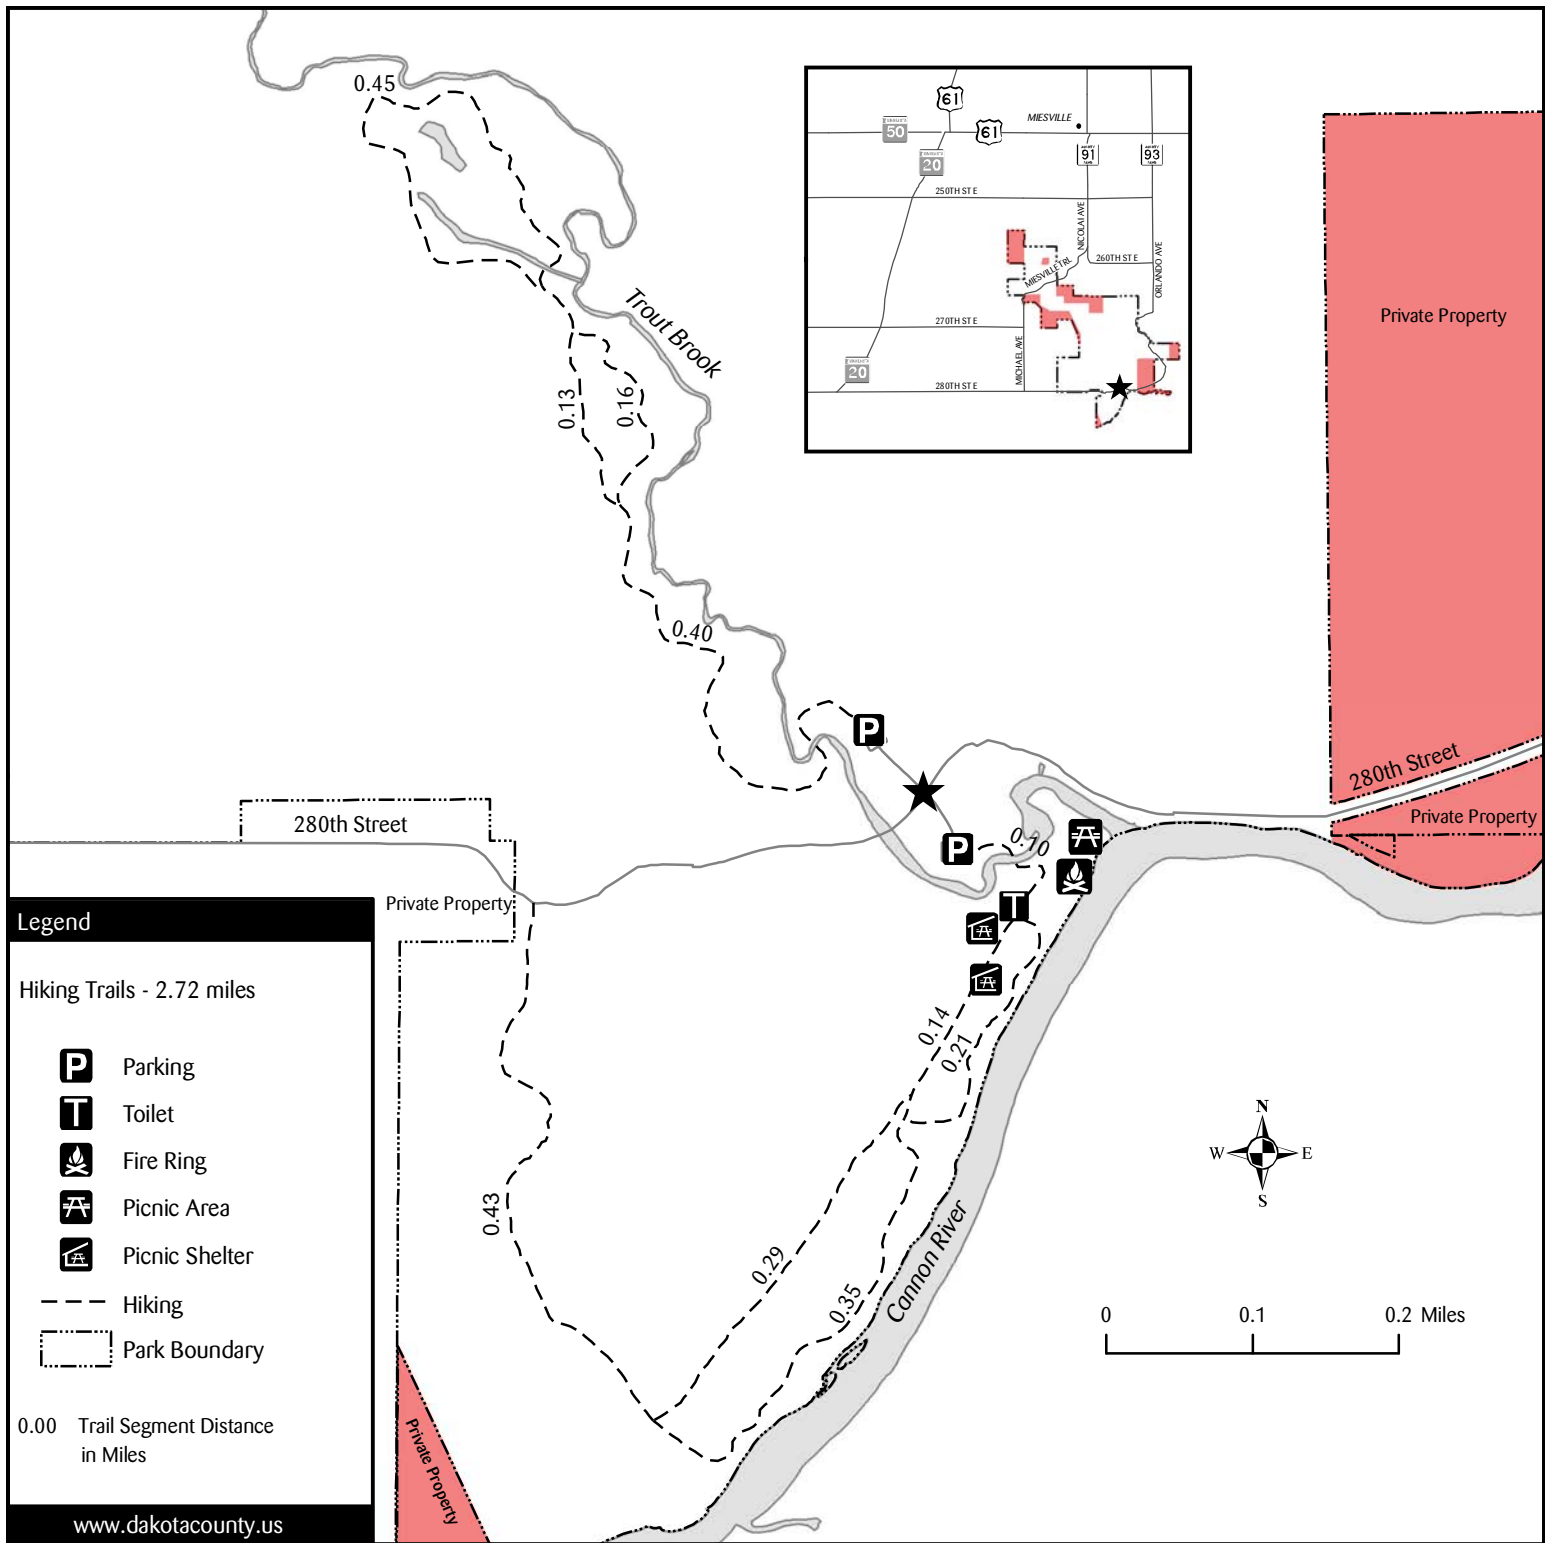

# Miesville Ravine Park Reserve

Spring - Summer - Fall Trails

Park Hours: 5 AM to 10 PM

**Legend**

Hiking Trails - 2.72 miles

- Parking
- Toilet
- Fire Ring
- Picnic Area
- Picnic Shelter
- Hiking
- Park Boundary

0.00 Trail Segment Distance in Miles

[www.dakotacounty.us](http://www.dakotacounty.us)

- Park Entrance
- Off-Limits to Geocaching

Entrance	Latitude	Longitude
Miesville Ravine Park Reserve	44.543699	-92.80336