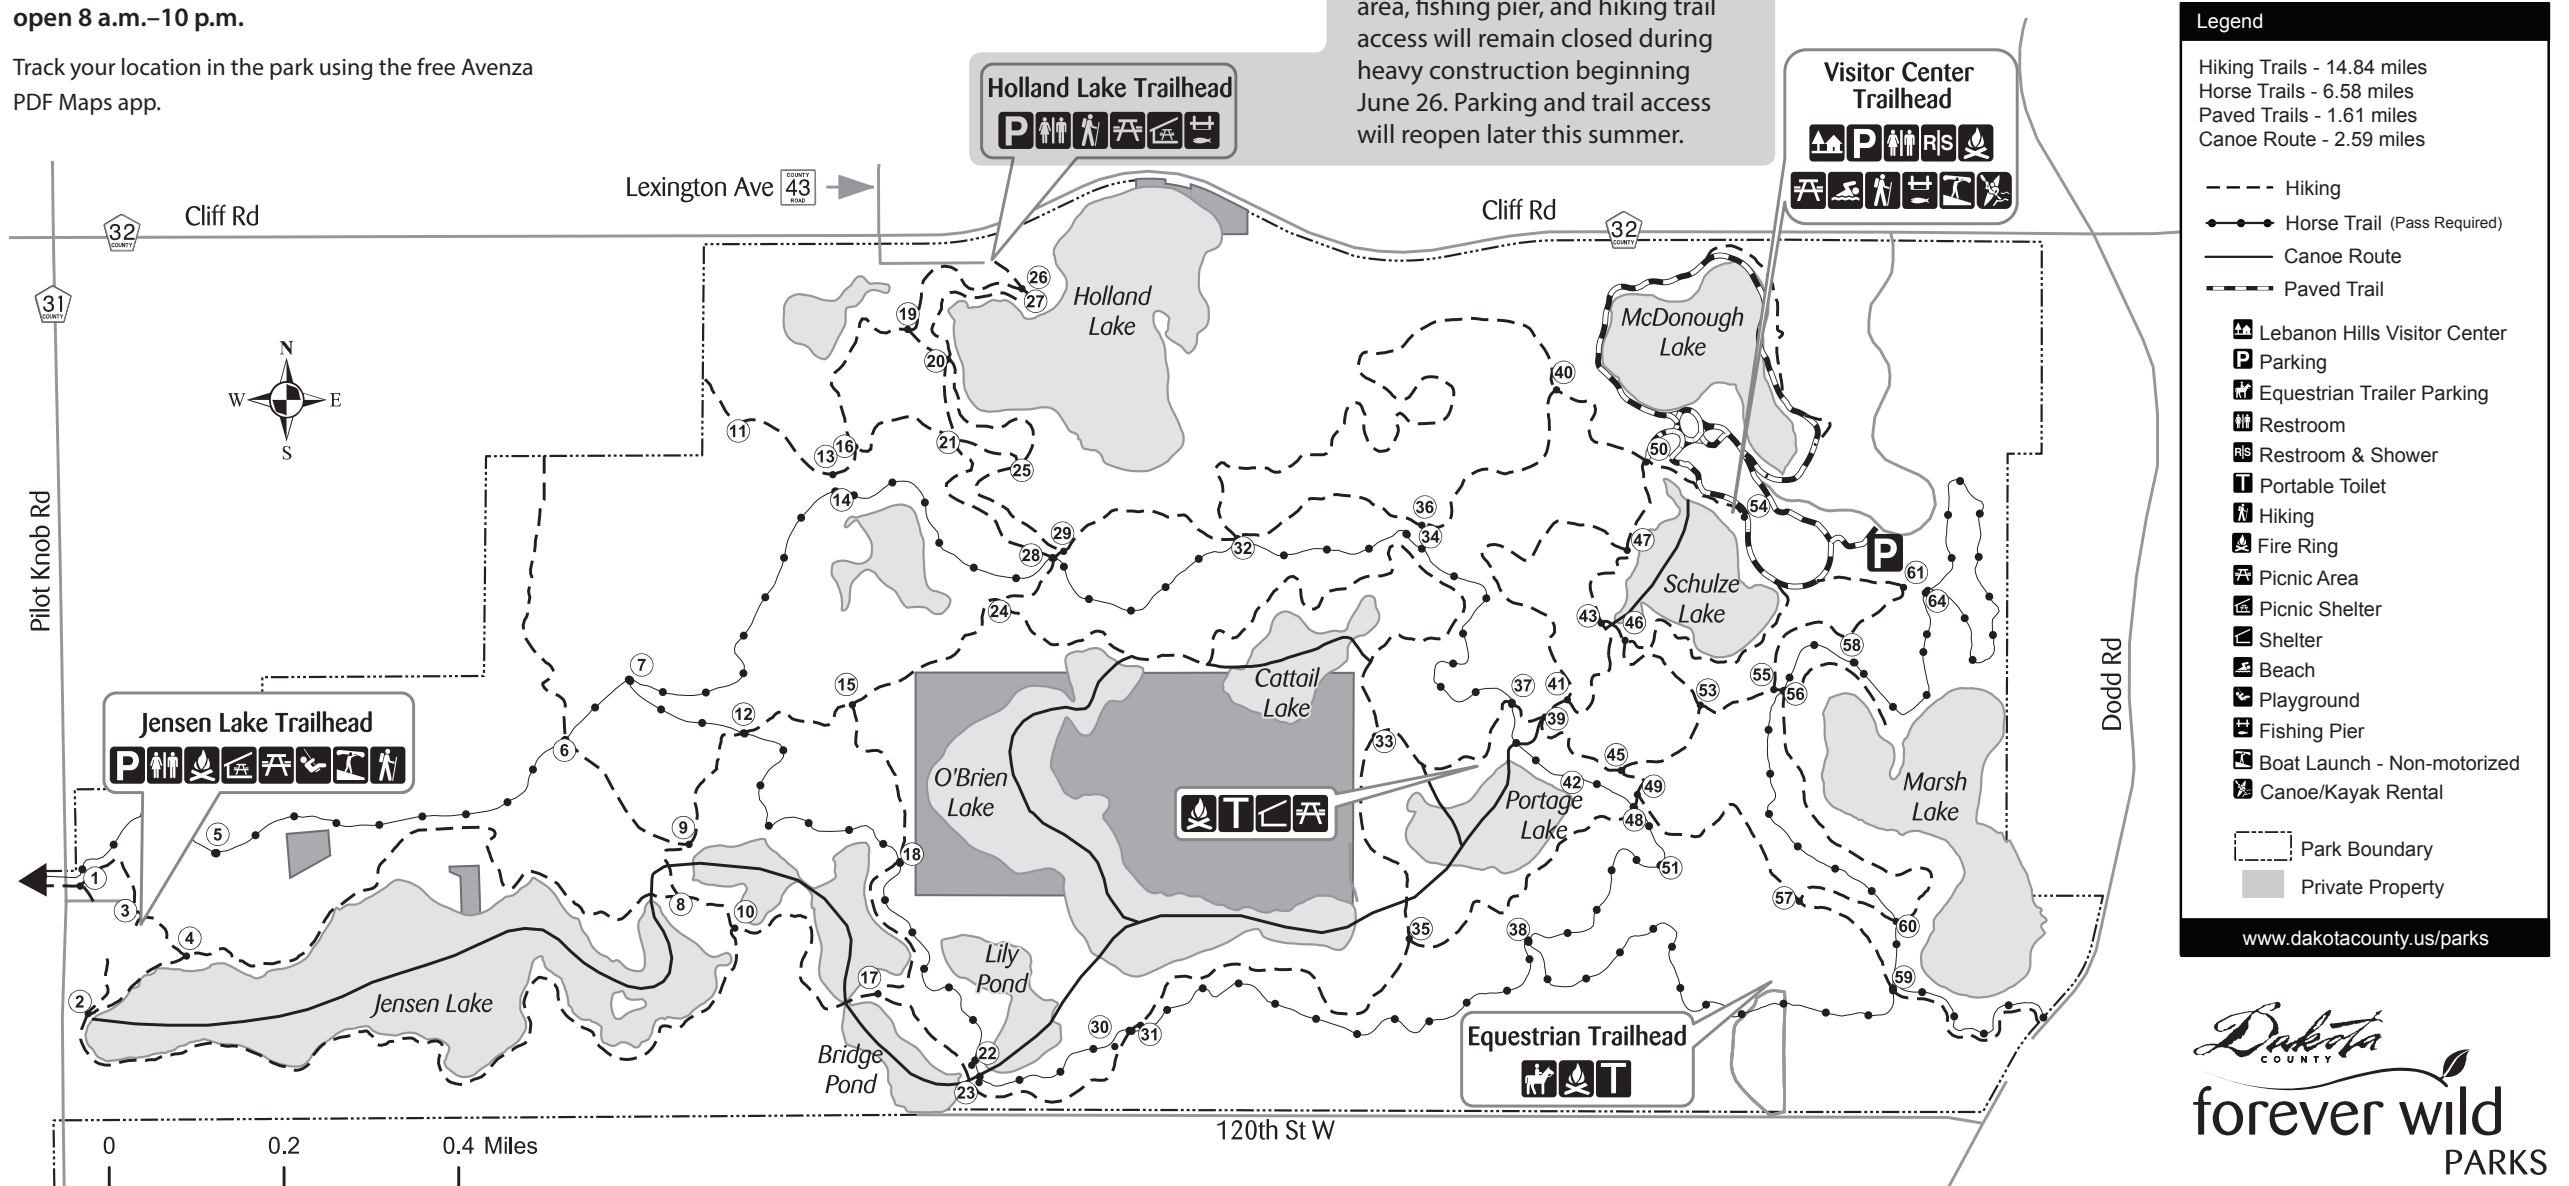

Lebanon Hills Regional Park - East

Spring-Summer-Fall Trail Map

Park hours are 5 a.m.–10 p.m.

Equestrian, West and Visitor Center trailheads open 8 a.m.–10 p.m.

Track your location in the park using the free Avenza PDF Maps app.

Lebanon Hills Regional Park

Two thousand acres of woods and lakes make this park a spectacular recreation destination.

Lebanon Hills Regional Park is part of the Dakota County Park System.

Admission and parking are free.

So everyone can enjoy the park...

- Use trails for their intended purpose.
- Leashed pets are welcome. Please put pet waste in the garbage.

Construction Closure

Entire Holland Trailhead including parking, restrooms, shelter, picnic area, fishing pier, and hiking trail access will remain closed during heavy construction beginning June 26. Parking and trail access will reopen later this summer.

Features

- More than 19 miles of nature trails for hiking
- Almost 10 miles of horse trails
- Nearly 11 miles of single-lane mountain bike trails
- Visitor Center
- Campground
- Canoe, kayak and paddleboard rental

Legend

Hiking Trails - 14.84 miles
Horse Trails - 6.58 miles
Paved Trails - 1.61 miles
Canoe Route - 2.59 miles

--- Hiking
●—● Horse Trail (Pass Required)
— Canoe Route
— Paved Trail

Lebanon Hills Visitor Center
Parking
Equestrian Trailer Parking
Restroom
Restroom & Shower
Portable Toilet
Hiking
Fire Ring
Picnic Area
Picnic Shelter
Shelter
Beach
Playground
Fishing Pier
Boat Launch - Non-motorized
Canoe/Kayak Rental

Park Boundary
Private Property

www.dakotacounty.us/parks