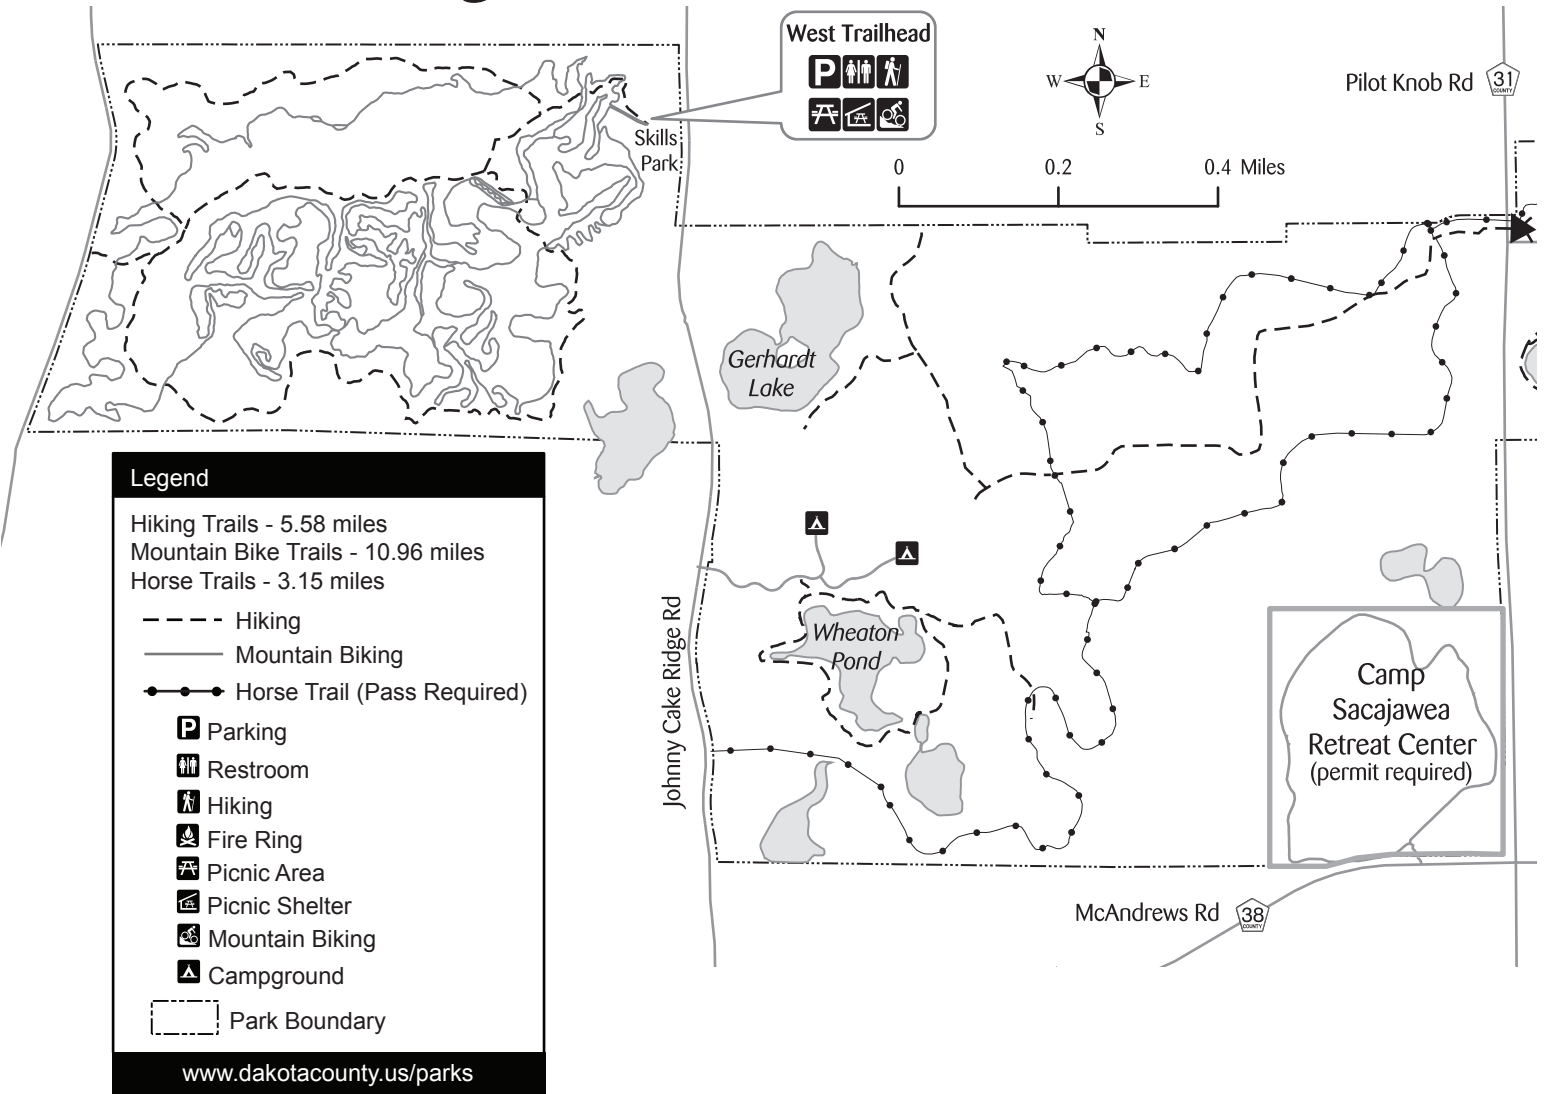

Lebanon Hills Regional Park - West

Find us on Facebook

Dakota County Parks
Emergency / Park Ranger: 911
Park Office: 952-891-7000
TDD: 952-891-7968
Lebanon Hills Visitor Center: 651-554-6530
Email: parks@codakota.mn.us
www.dakotacounty.us/parks

Please recycle.

LHRSS17

Lebanon Hills Regional Park

Eagan/Apple Valley, Minnesota

Spring-Summer-Fall Trail Map

Dakota
COUNTY
forever wild
PARKS