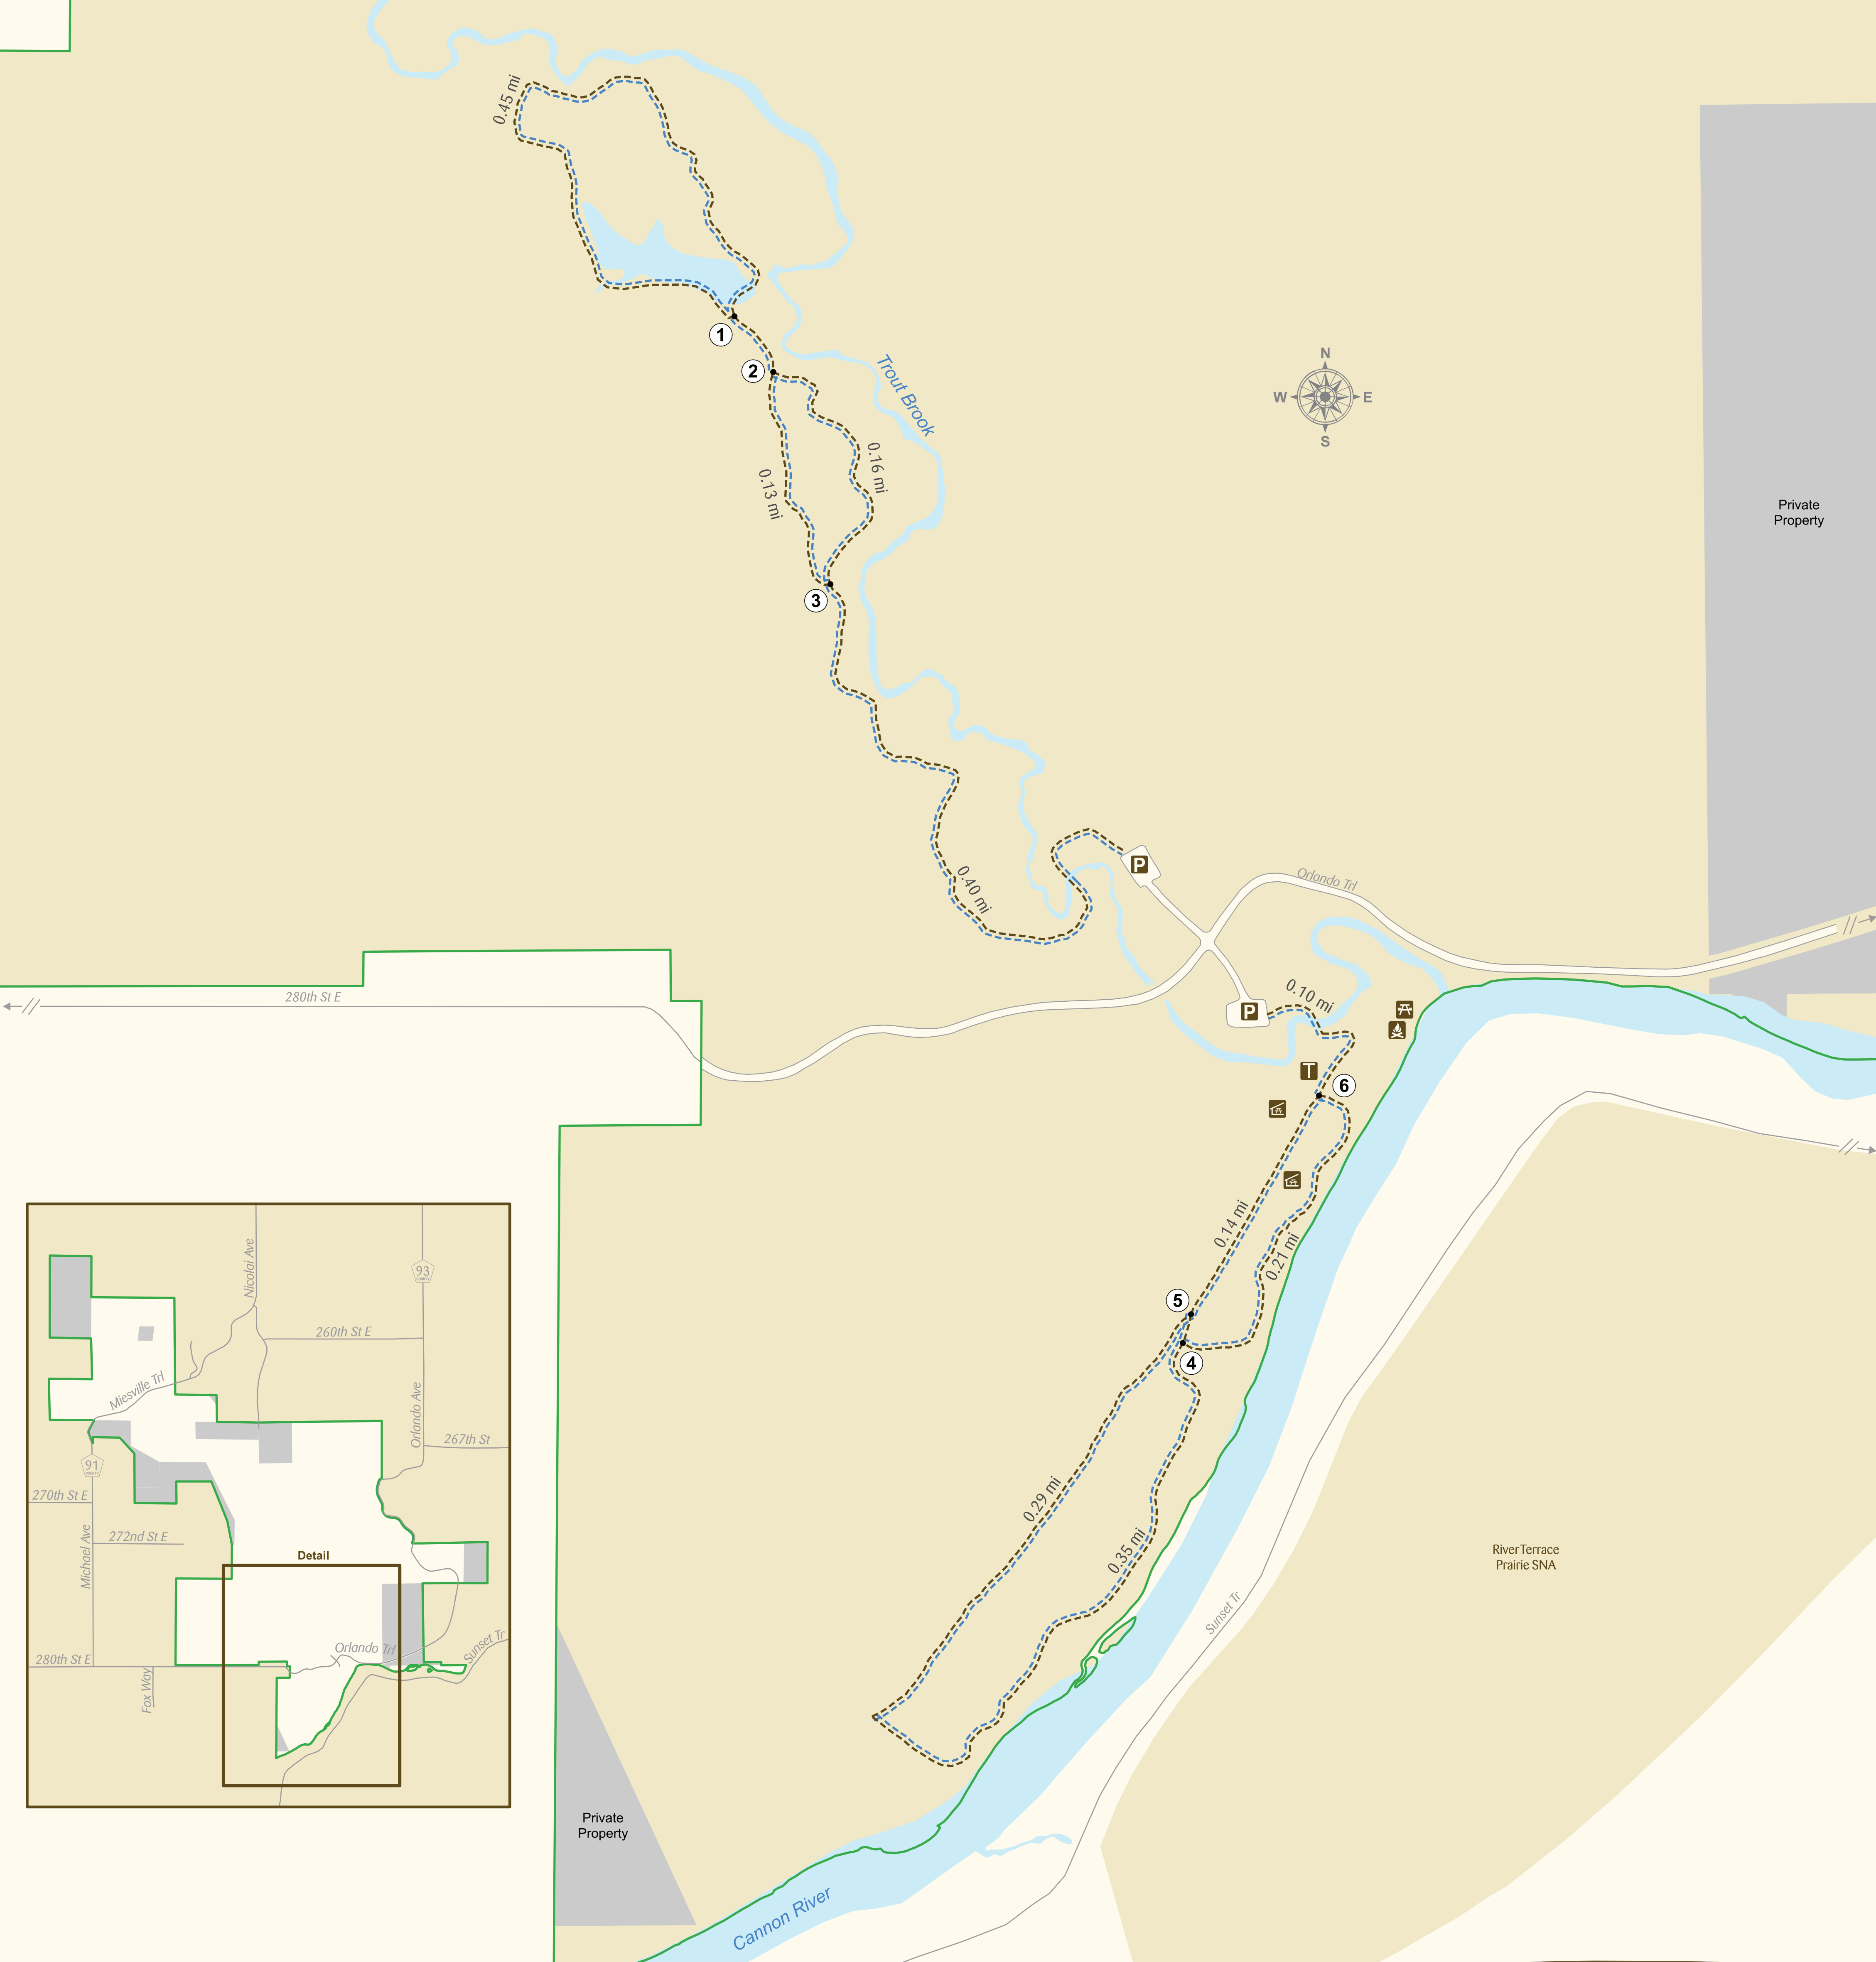

MIESVILLE RAVINE PARK RESERVE

Spring - Summer - Fall Trails

Hiking

Winter Trails

Snowshoe / Winter Hiking

Activities & Amenities

- Parking
- Vault / Portable Toilet
- Fire Ring
- Picnic Area
- Picnic Shelter

Intersection Post

Trail Use Post

Download a copy of this map.
Best experienced in the free Avenza PDF Maps app.