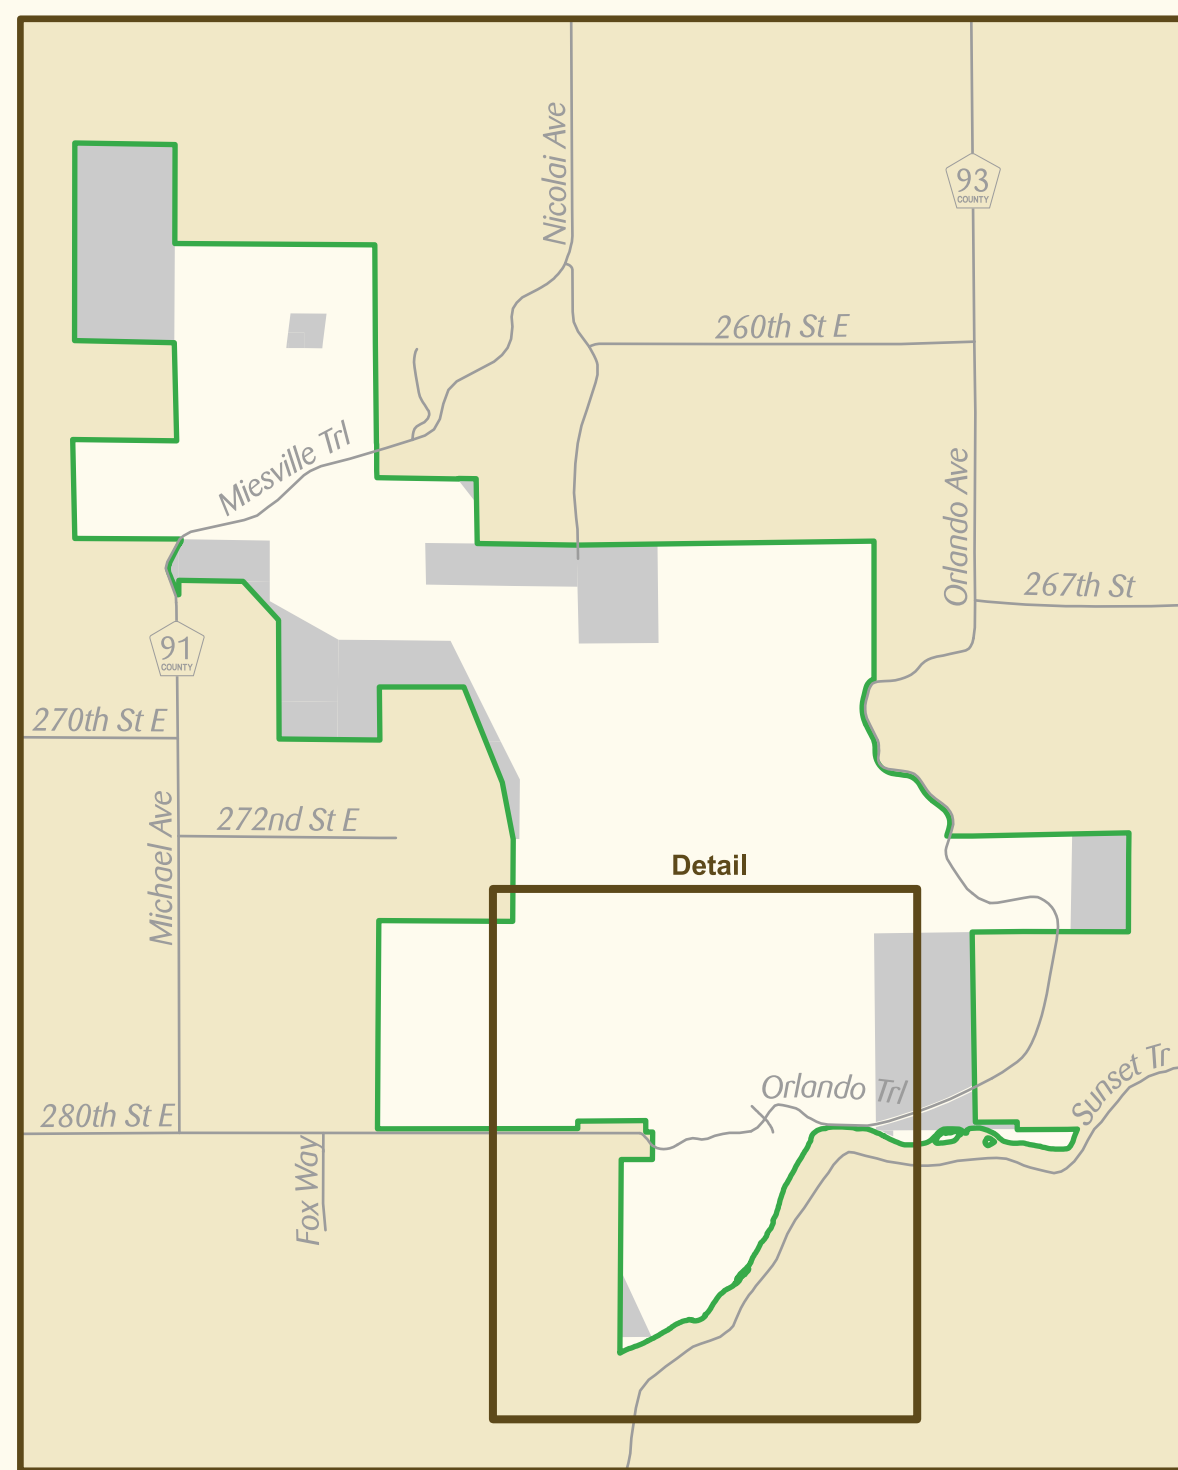

MIESVILLE RAVINE PARK RESERVE

Spring - Summer - Fall Trails

Hiking

Winter Trails

Snowshoe / Winter Hiking

Activities & Amenities

- Parking
- Vault / Portable Toilet
- Fire Ring
- Picnic Area
- Picnic Shelter

Intersection Post

Trail Use Post

Download a copy of this map.
Best experienced in the free Avenza PDF Maps app.