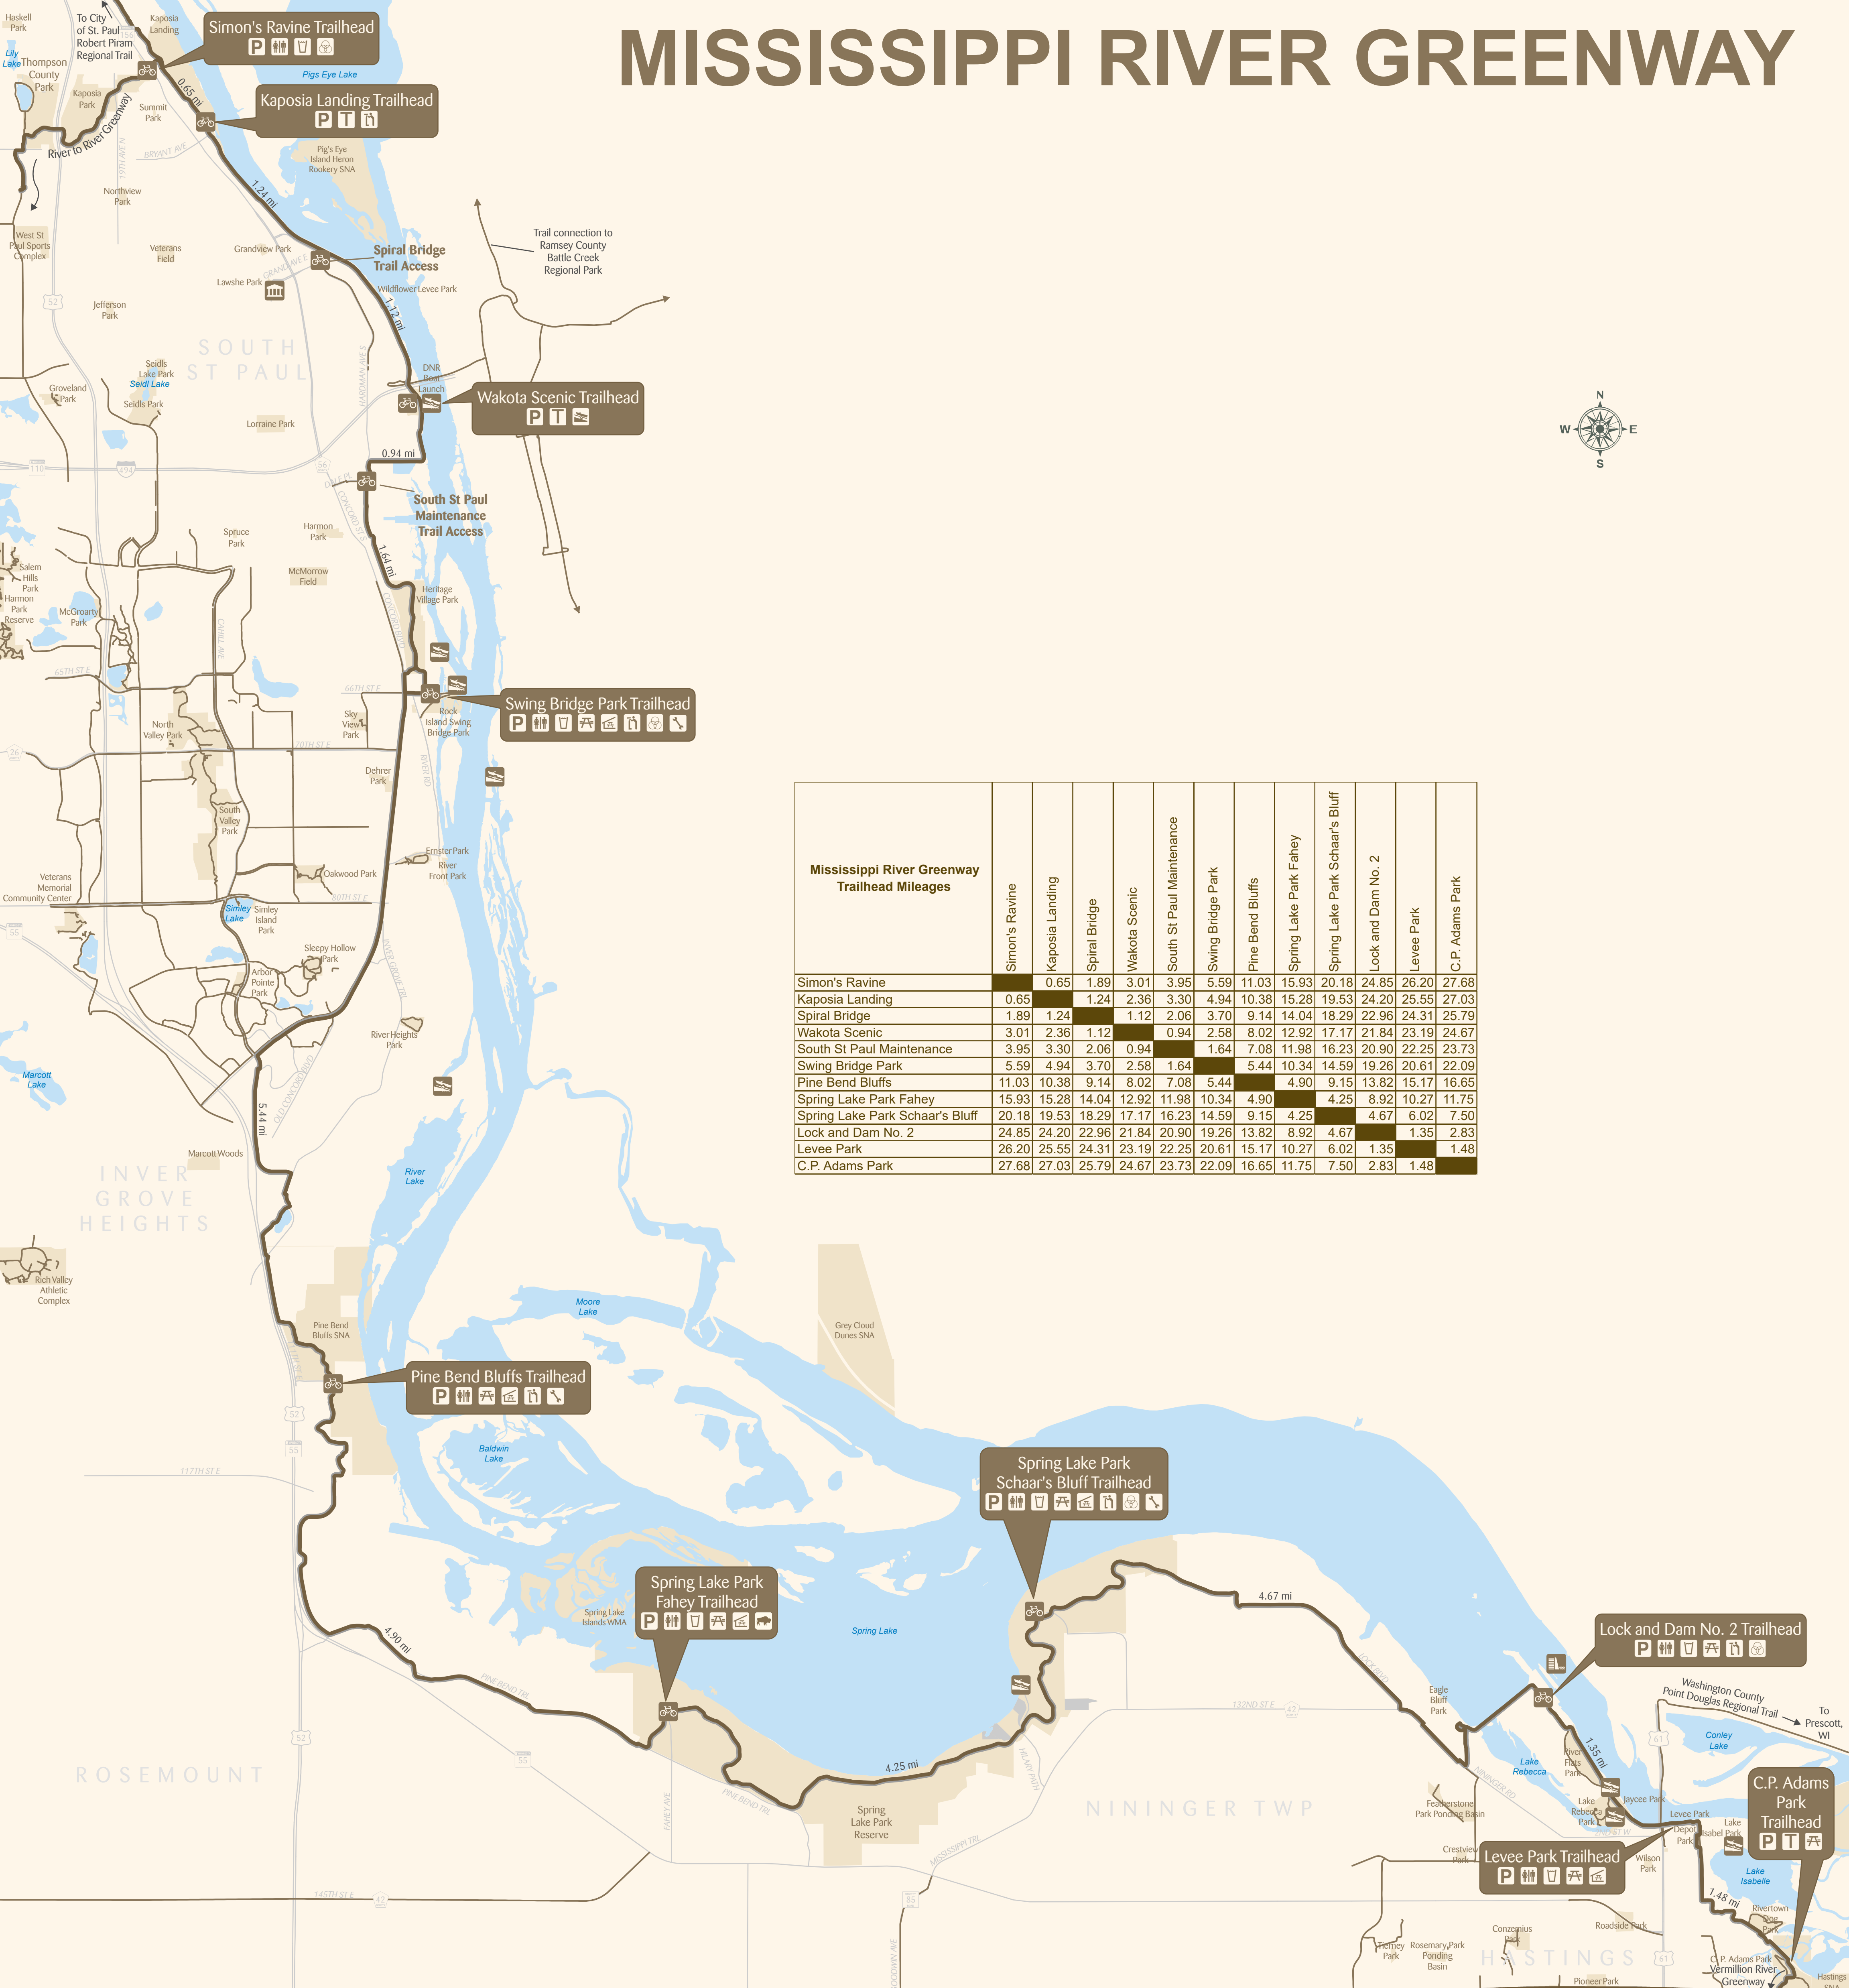

MISSISSIPPI RIVER GREENWAY

Mississippi River Greenway Trailhead Mileages

| | Simon's Ravine | Kaposia Landing | Spiral Bridge | Wakota Scenic | South St. Paul Maintenance | Swing Bridge Park | Pine Bend Bluffs | Spring Lake Park Fahey | Spring Lake Park Schaar's Bluff | Lock and Dam No. 2 | Levee Park | C.P. Adams Park |
|---------------------------------|----------------|-----------------|---------------|---------------|----------------------------|-------------------|------------------|------------------------|---------------------------------|--------------------|------------|-----------------|
| Simon's Ravine | | 0.65 | 1.89 | 3.01 | 3.95 | 5.59 | 11.03 | 15.93 | 20.18 | 24.85 | 26.20 | 27.68 |
| Kaposia Landing | 0.65 | | 1.24 | 2.36 | 3.30 | 4.94 | 10.38 | 15.28 | 19.53 | 24.20 | 25.55 | 27.03 |
| Spiral Bridge | 1.89 | 1.24 | | 1.12 | 2.06 | 3.70 | 9.14 | 14.04 | 18.29 | 22.96 | 24.31 | 25.79 |
| Wakota Scenic | 3.01 | 2.36 | 1.12 | | 0.94 | 2.58 | 8.02 | 12.92 | 17.17 | 21.84 | 23.19 | 24.67 |
| South St Paul Maintenance | 3.95 | 3.30 | 2.06 | 0.94 | | 1.64 | 7.08 | 11.98 | 16.23 | 20.90 | 22.25 | 23.73 |
| Swing Bridge Park | 5.59 | 4.94 | 3.70 | 2.58 | 1.64 | | 5.44 | 10.34 | 14.59 | 19.26 | 20.61 | 22.09 |
| Pine Bend Bluffs | 11.03 | 10.38 | 9.14 | 8.02 | 7.08 | 5.44 | | 4.90 | 9.15 | 13.82 | 15.17 | 16.65 |
| Spring Lake Park Fahey | 15.93 | 15.28 | 14.04 | 12.92 | 11.98 | 10.34 | 4.90 | | 4.25 | 8.92 | 10.27 | 11.75 |
| Spring Lake Park Schaar's Bluff | 20.18 | 19.53 | 18.29 | 17.17 | 16.23 | 14.59 | 9.15 | 4.25 | | 4.67 | 6.02 | 7.50 |
| Lock and Dam No. 2 | 24.85 | 24.20 | 22.96 | 21.84 | 20.90 | 19.26 | 13.82 | 8.92 | 4.67 | | 1.35 | 2.83 |
| Levee Park | 26.20 | 25.55 | 24.31 | 23.19 | 22.25 | 20.61 | 15.17 | 10.27 | 6.02 | 1.35 | | 1.48 |
| C.P. Adams Park | 27.68 | 27.03 | 25.79 | 24.67 | 23.73 | 22.09 | 16.65 | 11.75 | 7.50 | 2.83 | 1.48 | |