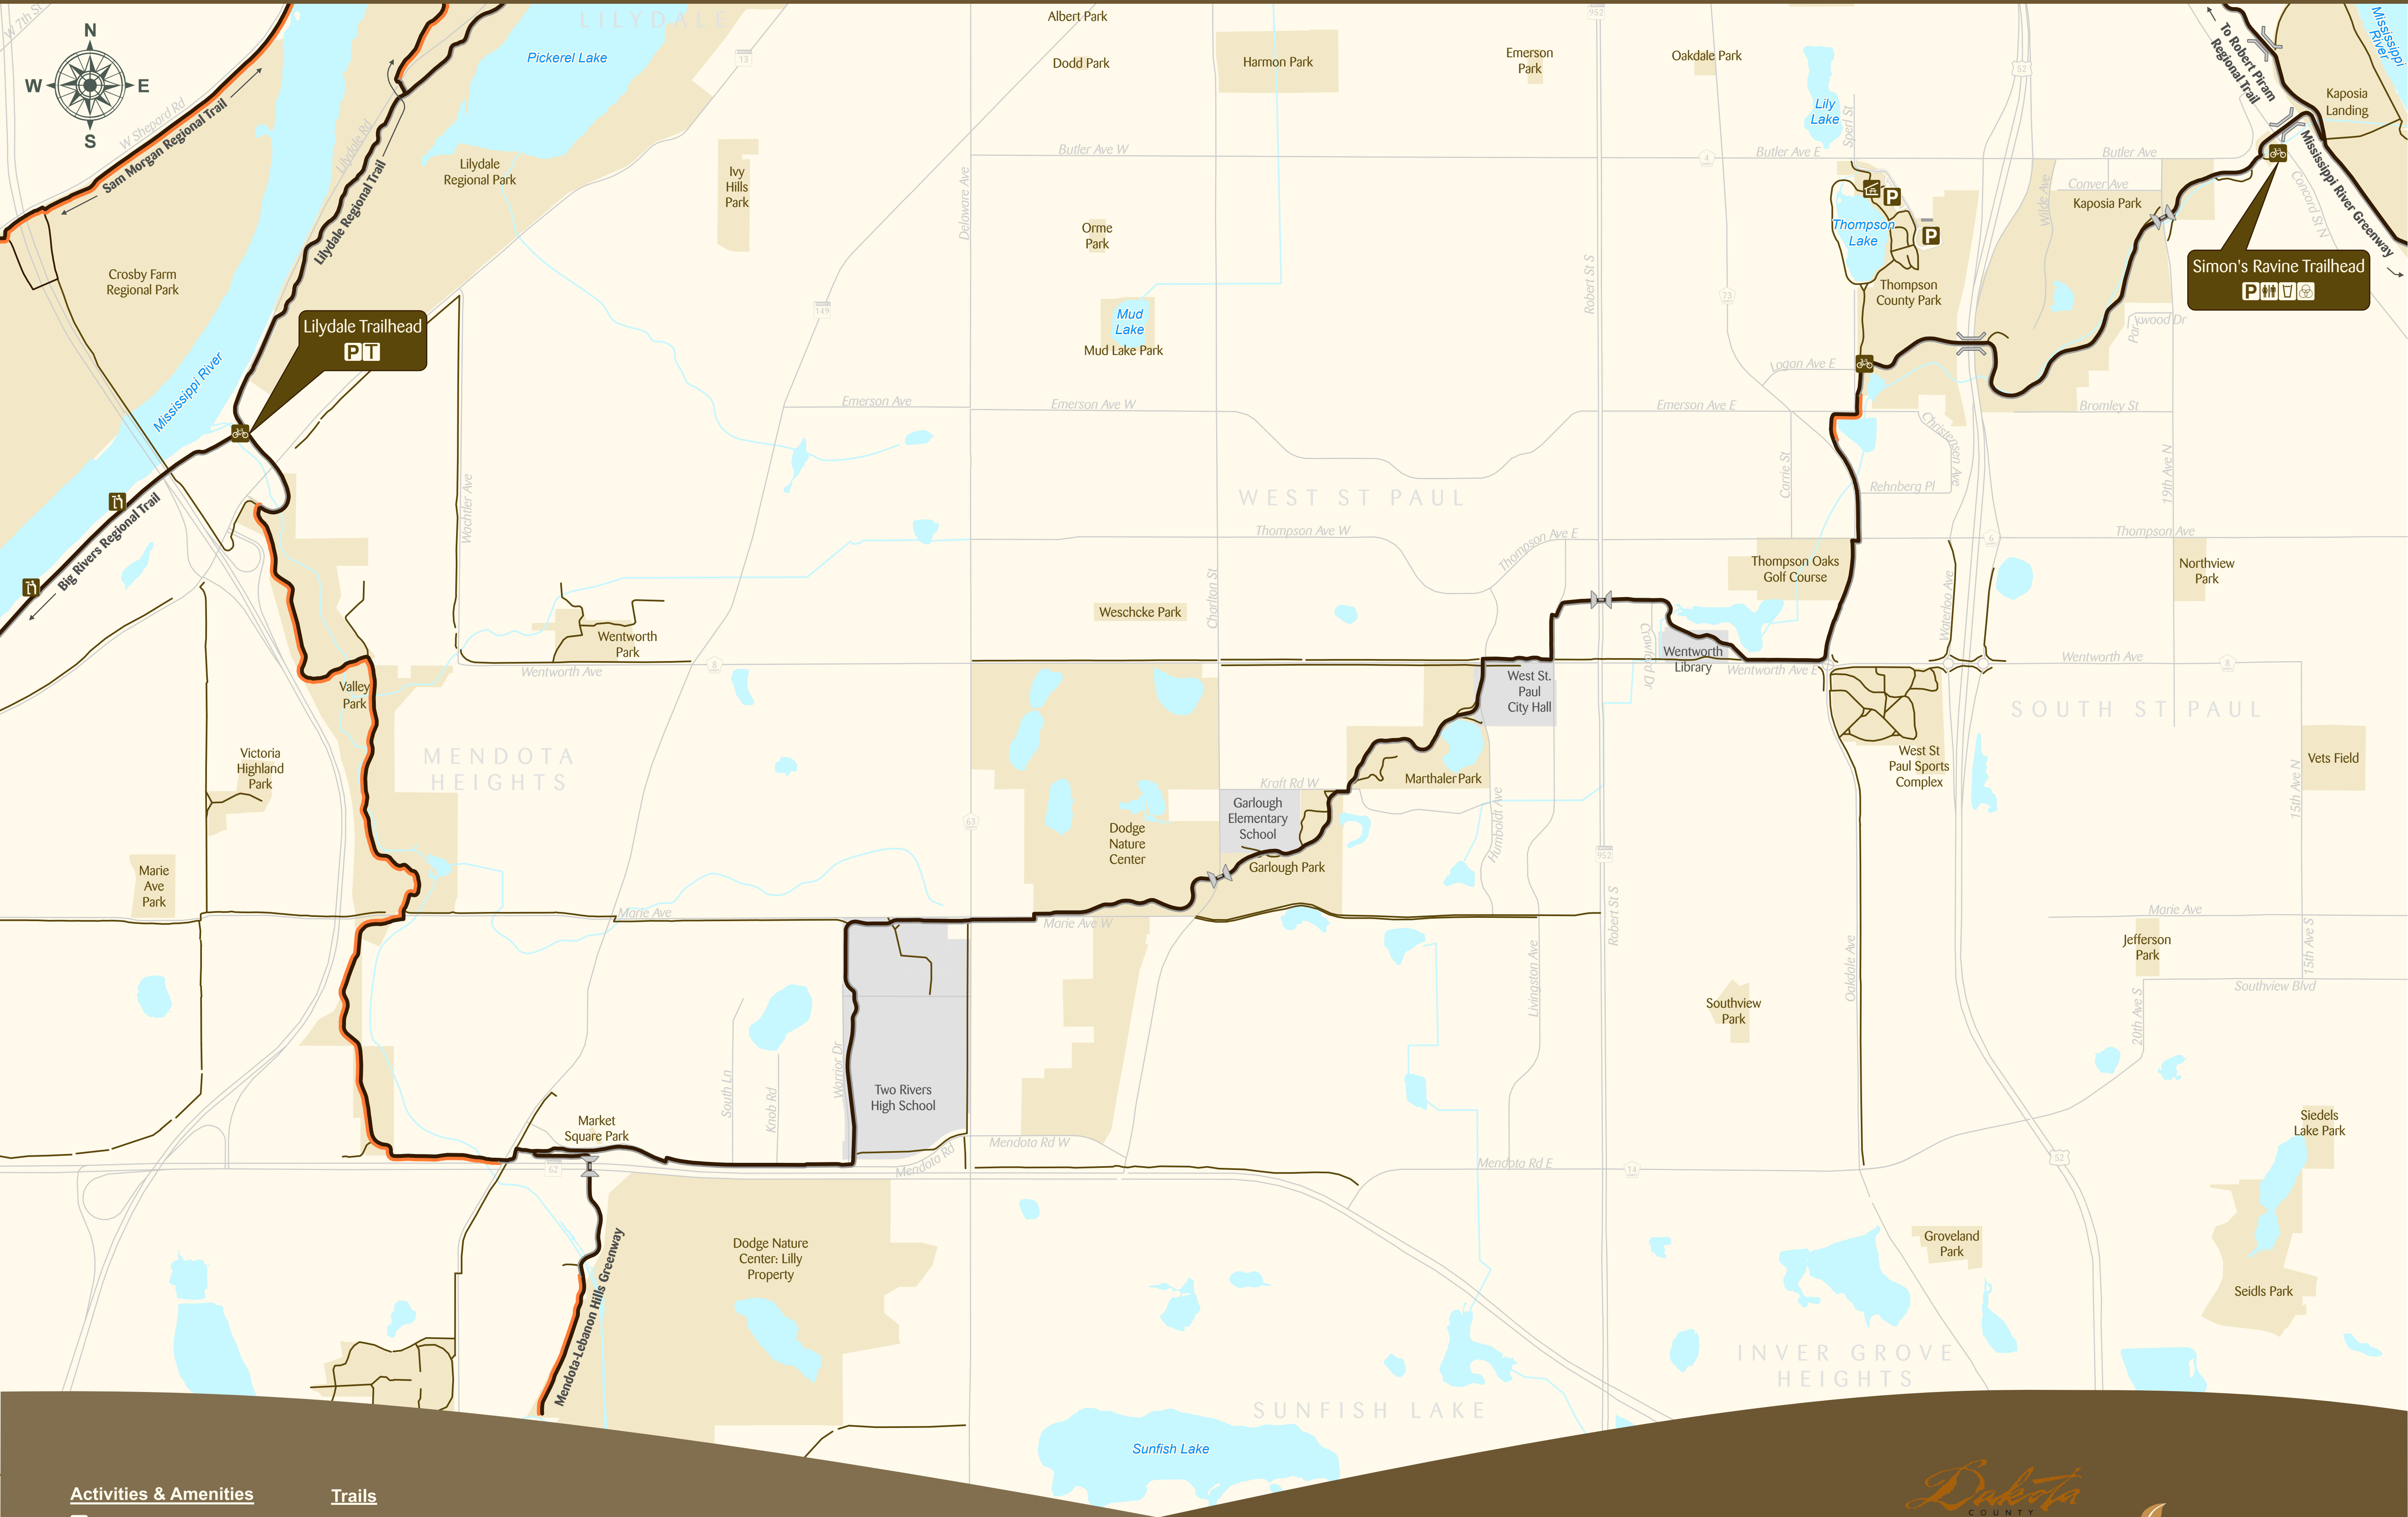

RIVER TO RIVER GREENWAY

Activities & Amenities

- Parking
- Restroom
- Vault / Portable Toilet
- Drinking Water
- Trail Access
- Picnic Shelter
- Overlook
- Interpretive Exhibit

Trails

- Regional Trails (County Maintained)
- Regional Trails (Not County Maintained)
- Other Area Trails
- Pedestrian Bridge
- Pedestrian Tunnel

*Trail signage will be installed in a future trail enhancement project.

Download a copy of this map.

Best experienced in the free Avenza PDF Maps app.

Dakota COUNTY
forever wild
 PARKS