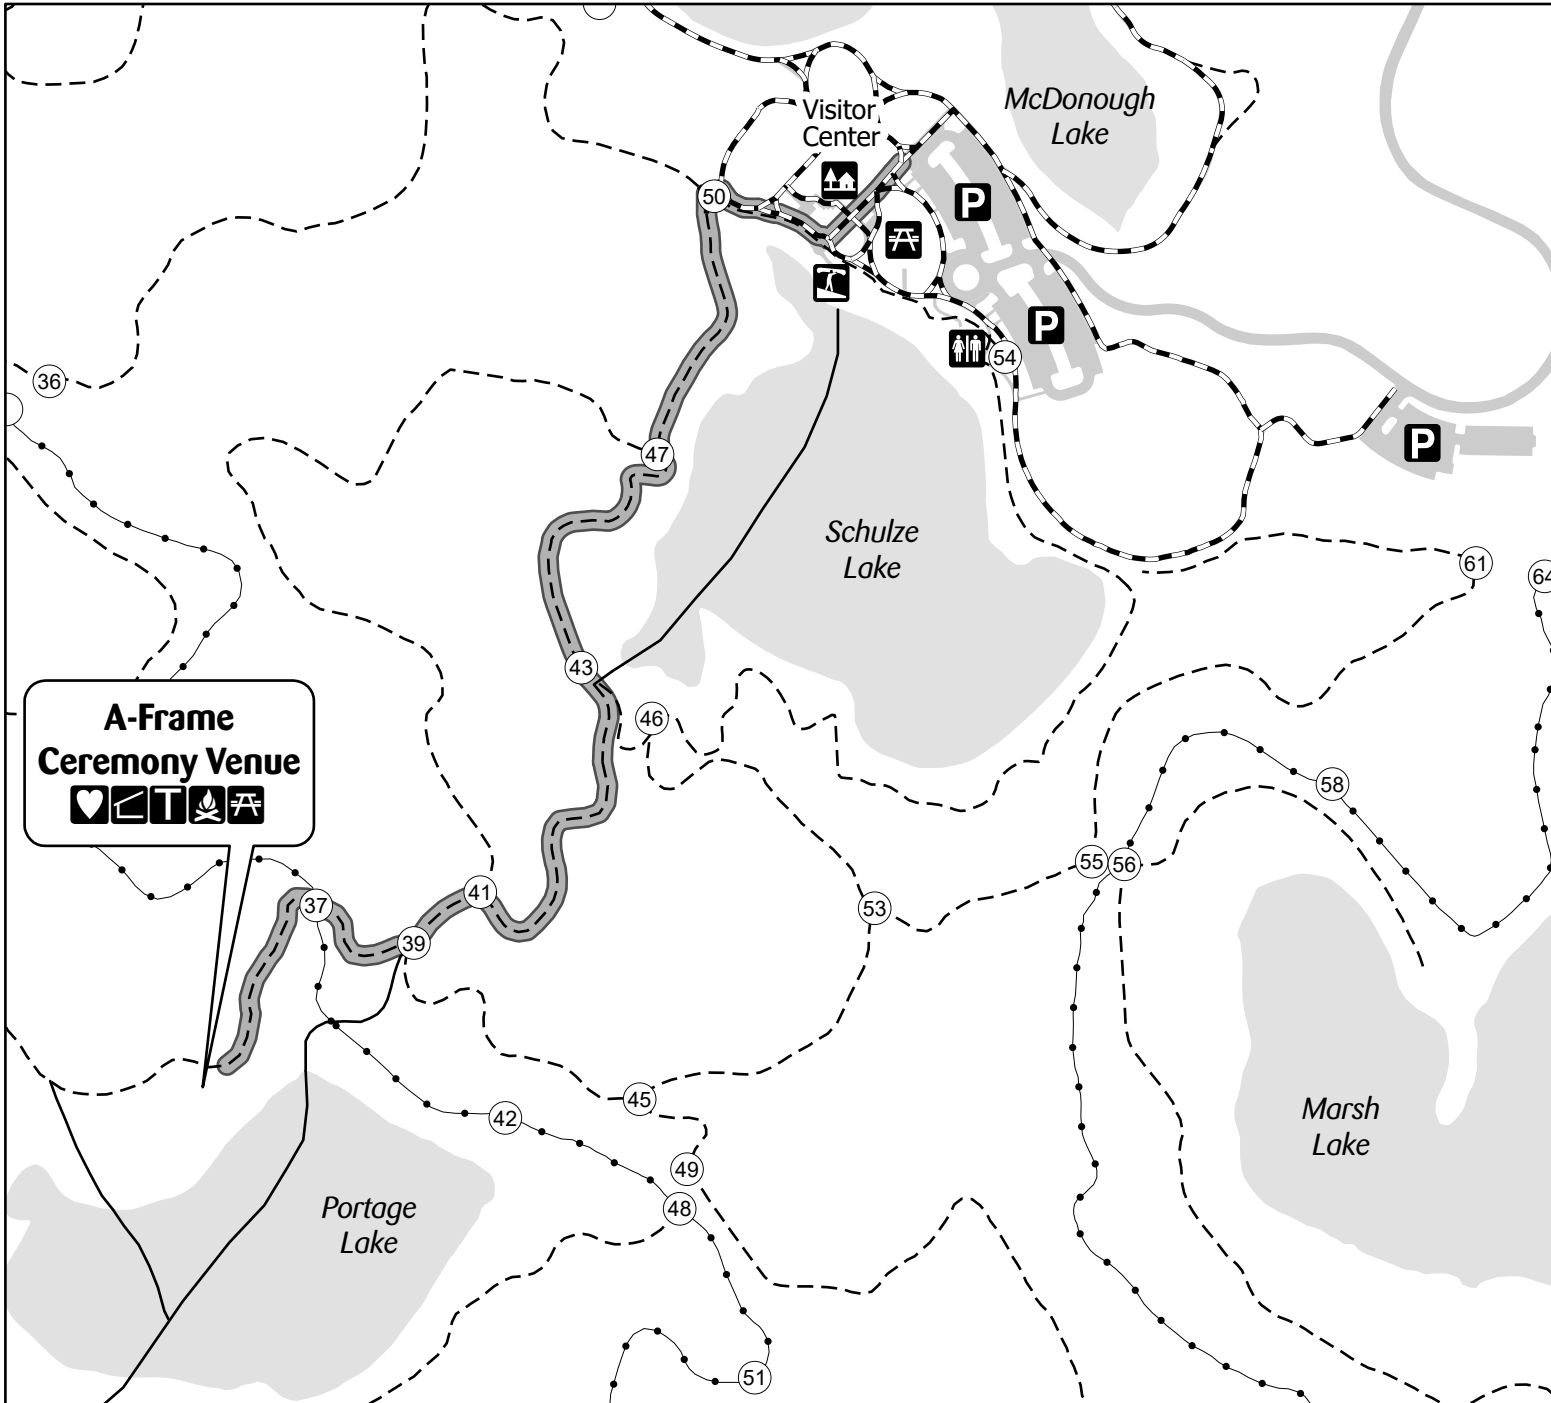

# A-Frame Ceremony Map

Lebanon Hills Regional Park - 860 Cliff Road, Eagan, MN 55123

**Legend**

- Trail to A-Frame Ceremony Venue (.62 miles)
- Hiking Trail
- Paved Trail
- Horse Trail (Pass Required)
- Canoe Route
- Ceremony Venue
- Lebanon Hills Visitor Center
- Parking (No bus parking permitted)
- Restrooms
- Vault / Portable Toilet
- Fire Ring
- Picnic Area
- Shelter
- Boat Launch - Non-motorized, Canoe/Kayak Rental
- Intersection Number

[www.dakotacounty.us/parks](http://www.dakotacounty.us/parks)

**A-Frame Ceremony Venue**