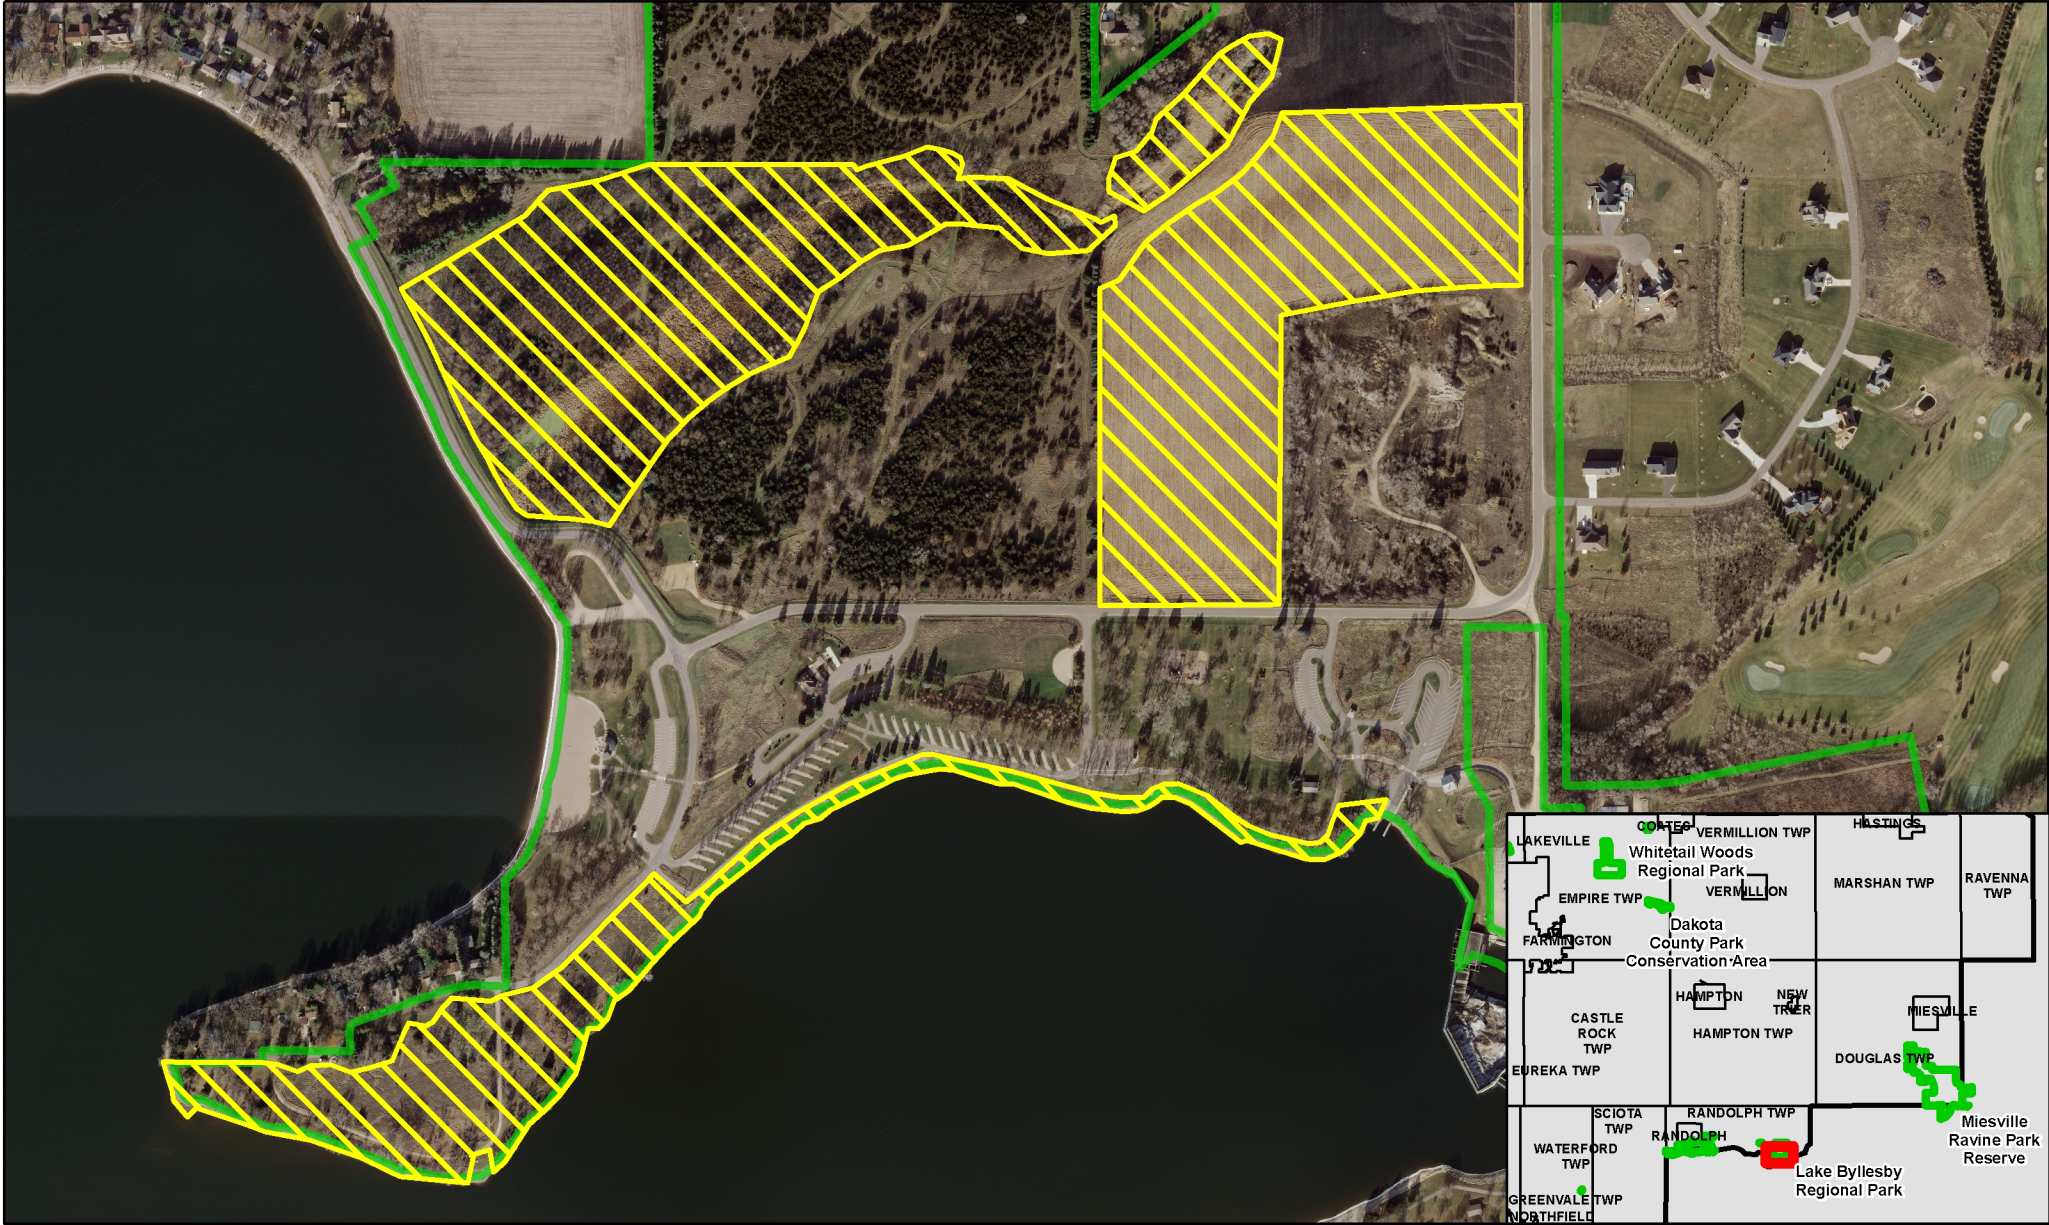

# Lake Byllesby Natural Areas Restoration Phase I East Unit Overview

**Legend**

-  Project Area
-  Park Boundary

**Scale**  
1:6,800

0 250 500 1,000 1,500 2,000 Feet