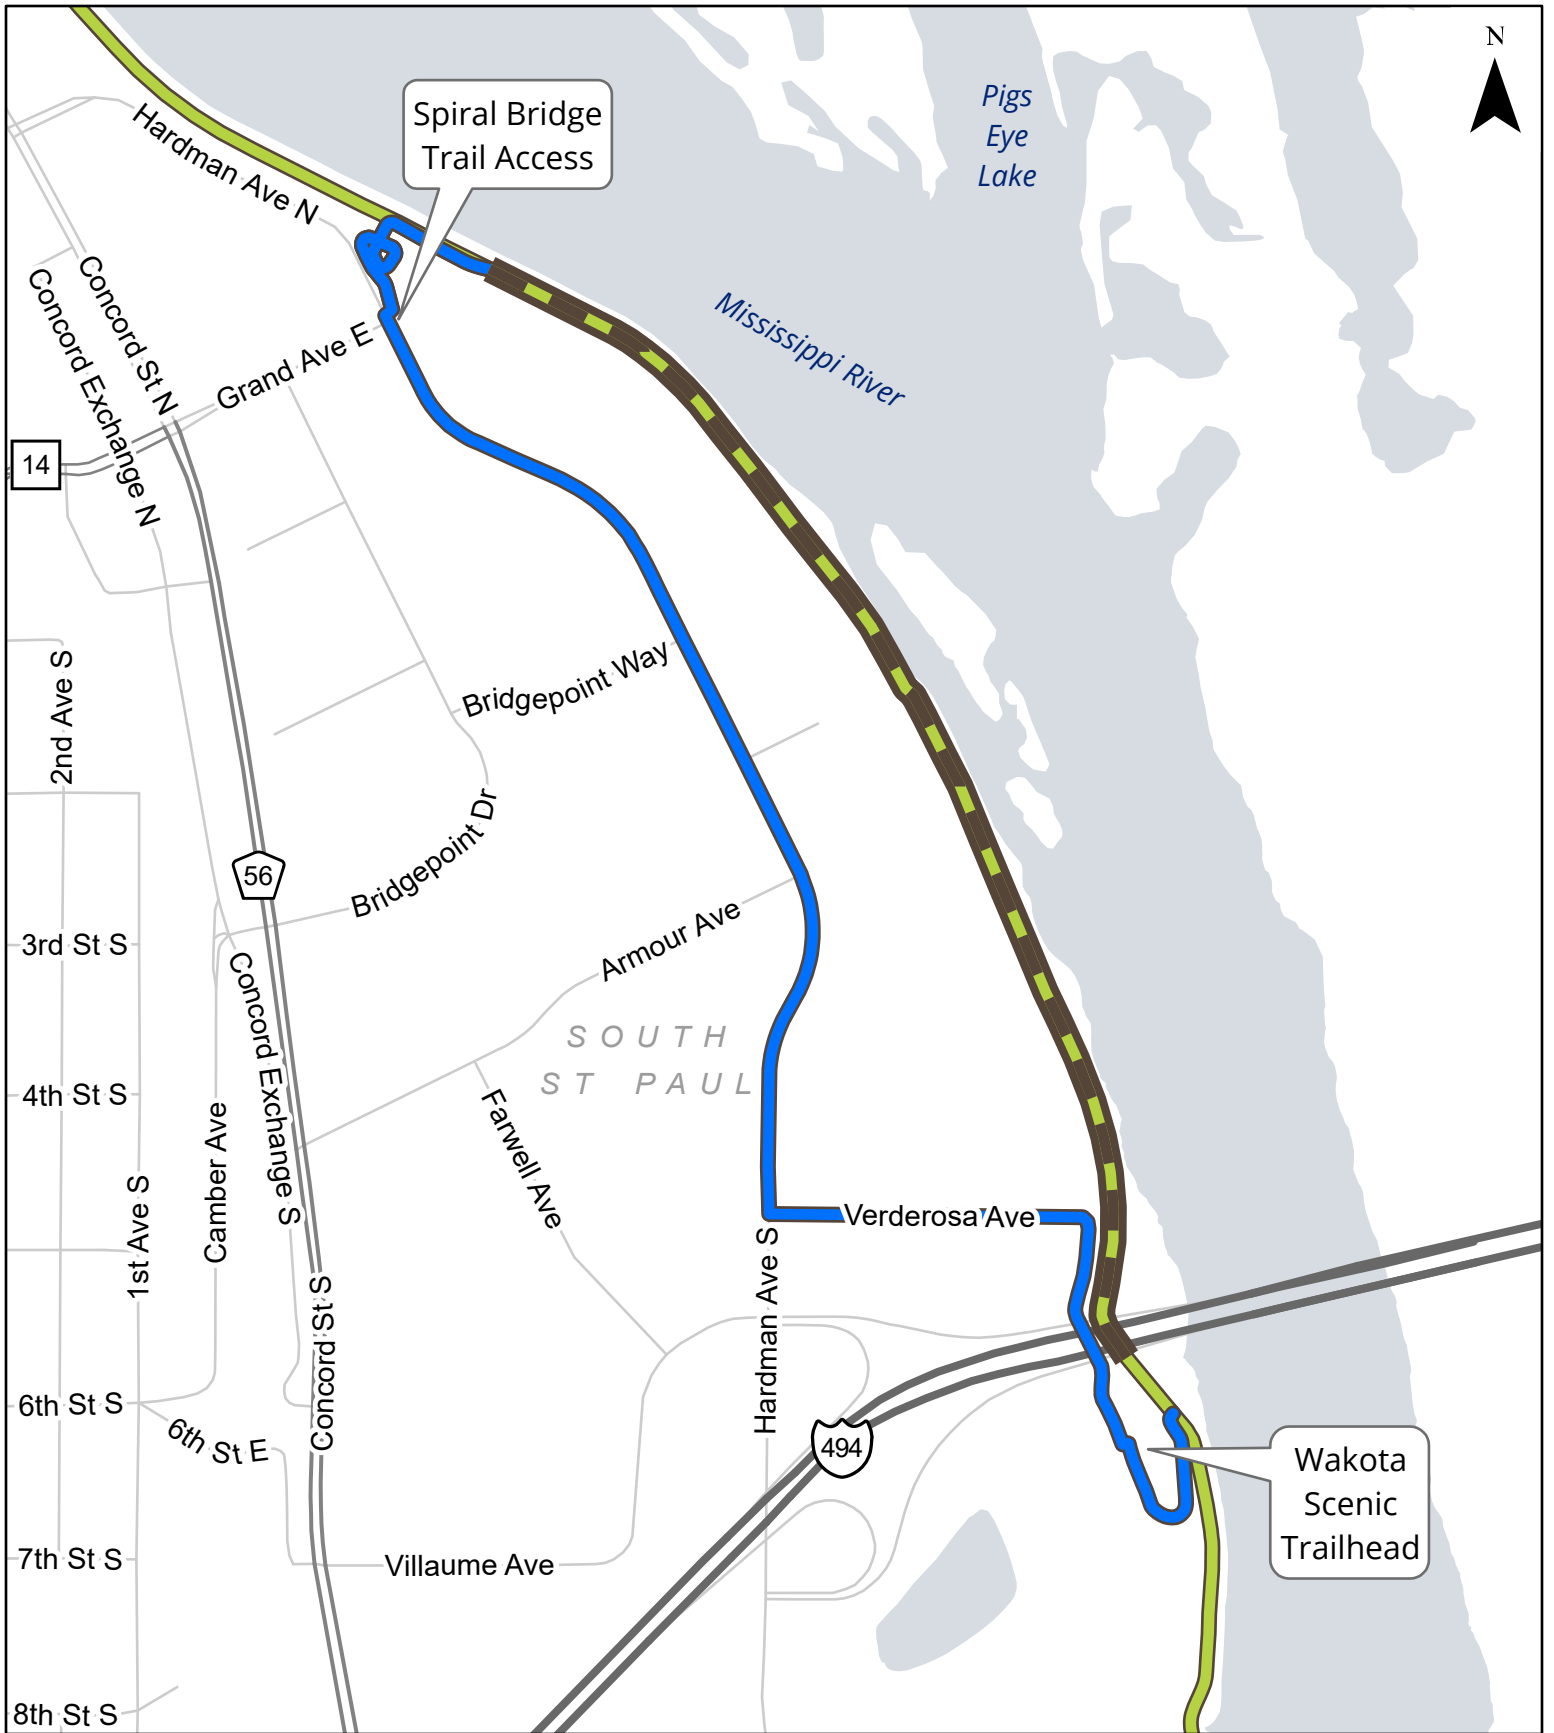

Mississippi River Greenway Detour

-  Mississippi River Greenway
-  Trail Closed
-  Trail Detour