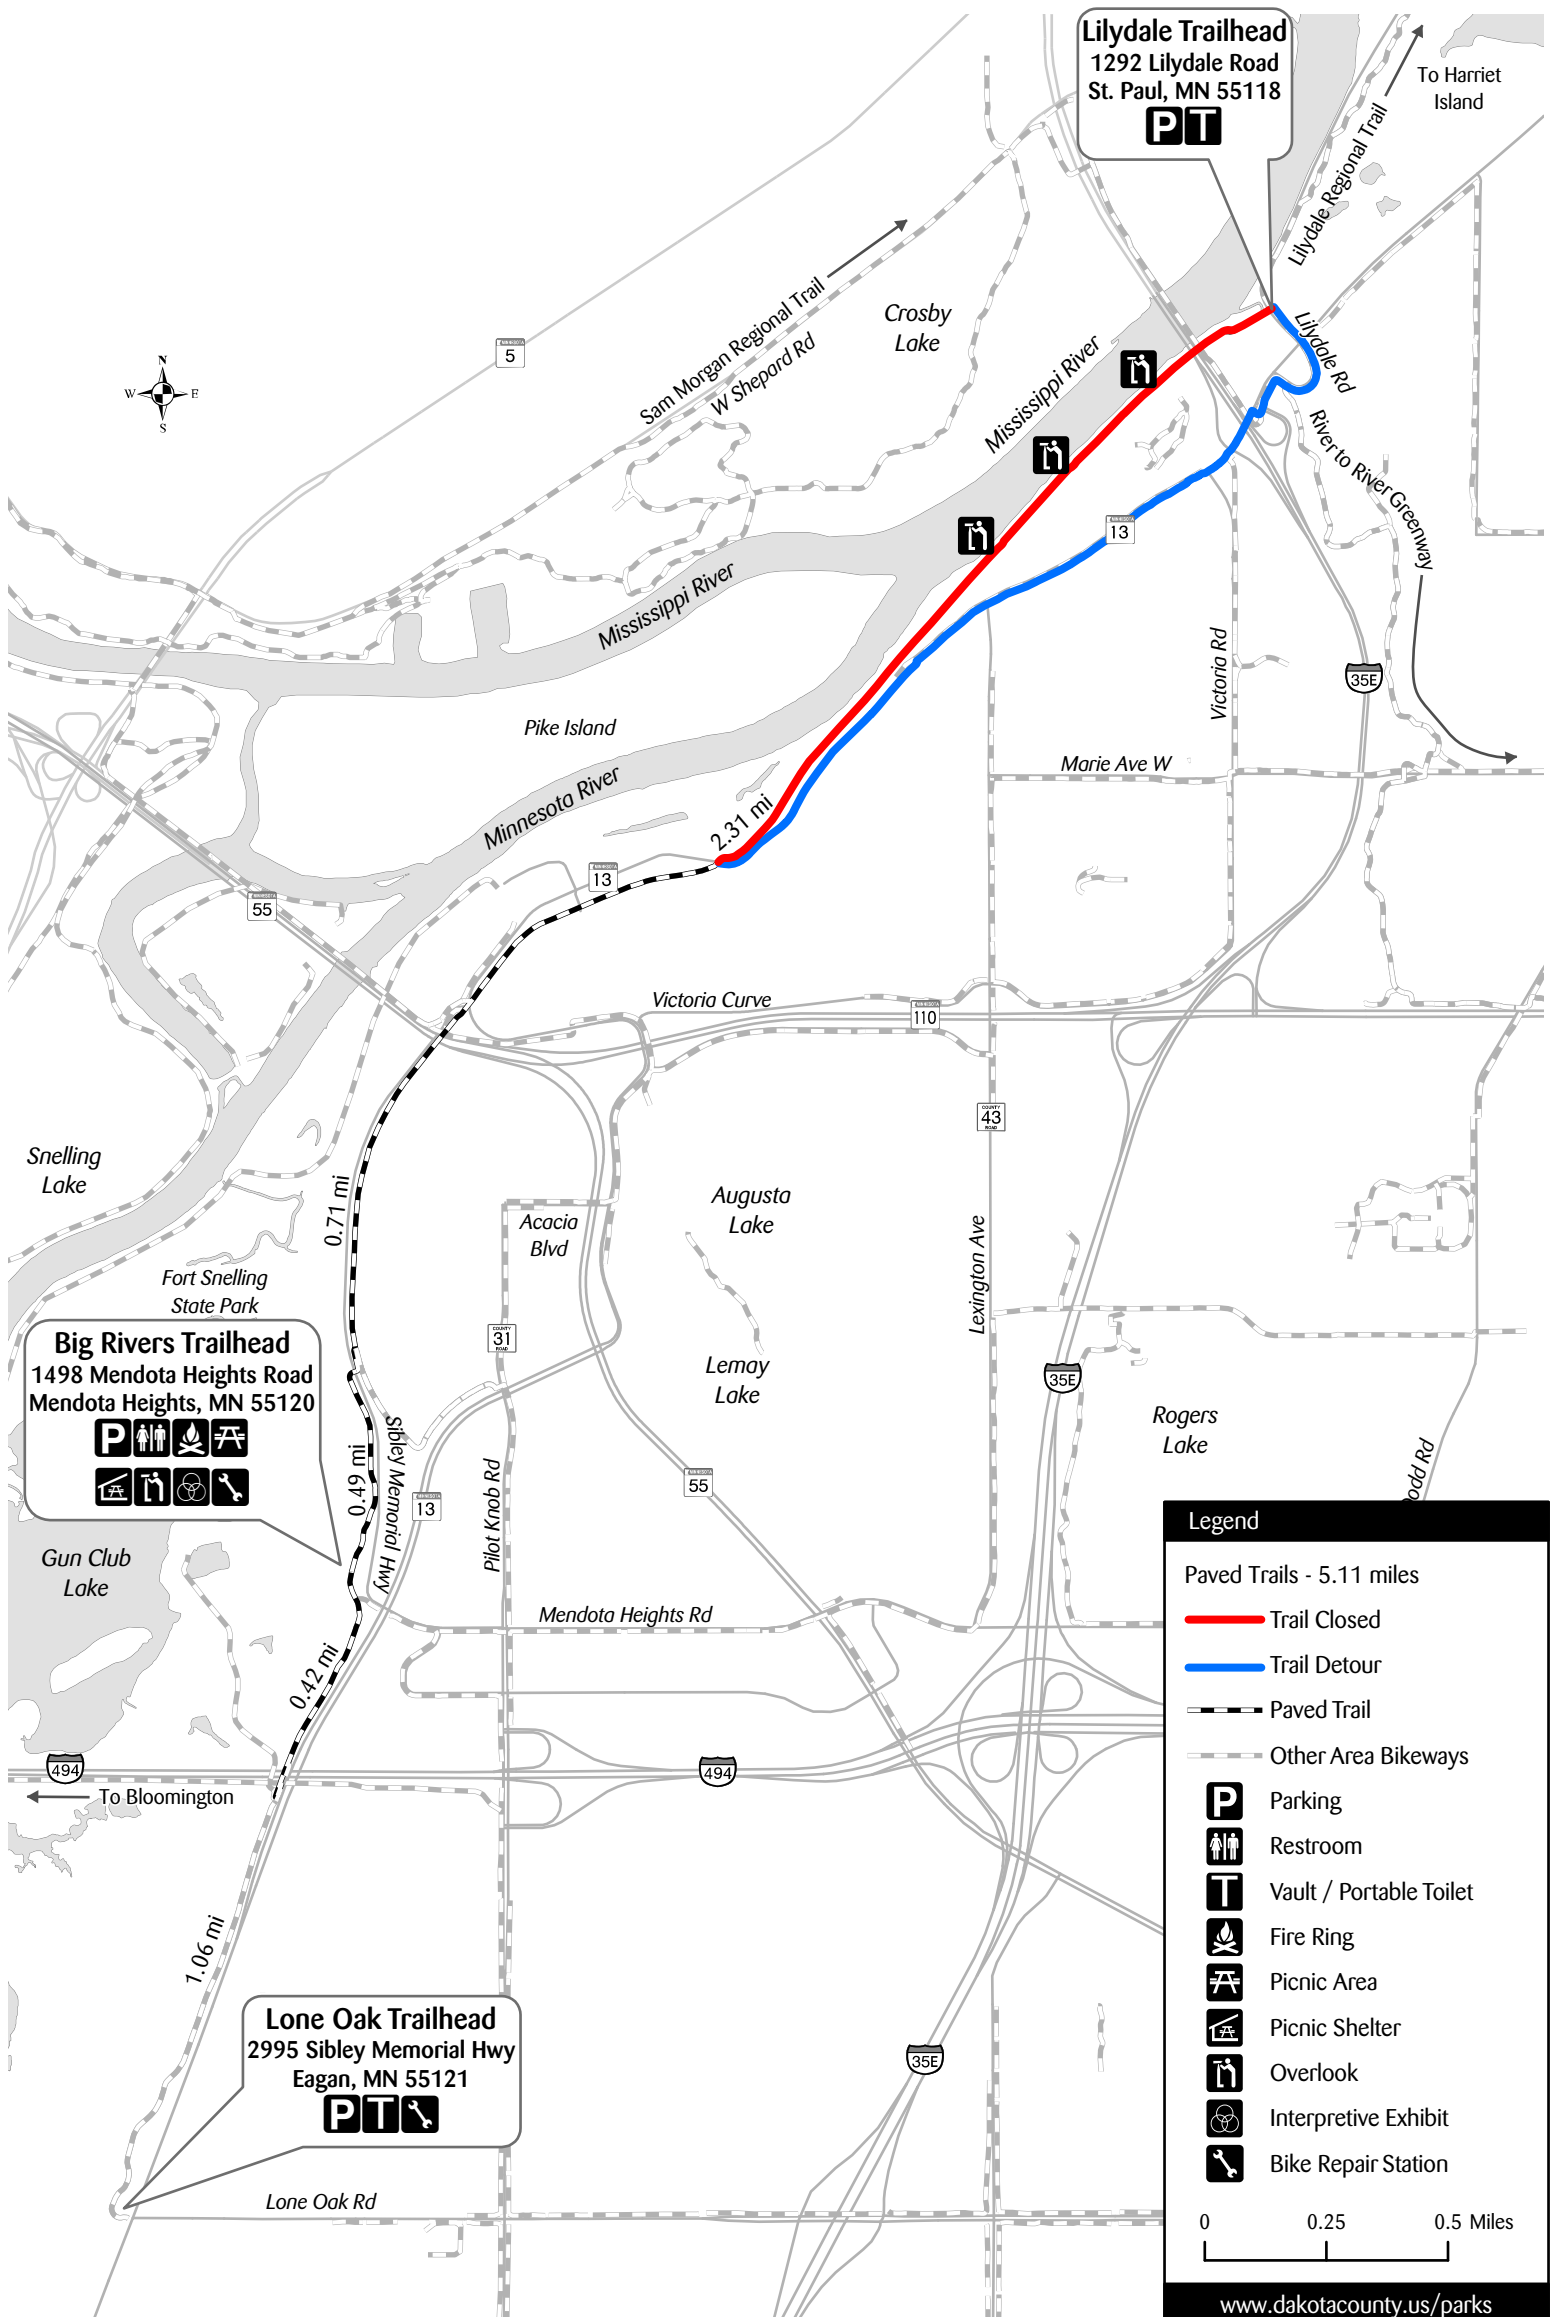

# Big Rivers Regional Trail Construction Closure

**Lilydale Trailhead**  
 1292 Lilydale Road  
 St. Paul, MN 55118  
**PT**

**Big Rivers Trailhead**  
 1498 Mendota Heights Road  
 Mendota Heights, MN 55120  
**P** **TR** **FR** **PA**  
**PS** **OV** **IE** **BR**

**Lone Oak Trailhead**  
 2995 Sibley Memorial Hwy  
 Eagan, MN 55121  
**PT** **BR**

**Legend**

- Paved Trails - 5.11 miles
- Trail Closed
- Trail Detour
- Paved Trail
- Other Area Bikeways
- Parking
- Restroom
- Vault / Portable Toilet
- Fire Ring
- Picnic Area
- Picnic Shelter
- Overlook
- Interpretive Exhibit
- Bike Repair Station

0 0.25 0.5 Miles

[www.dakotacounty.us/parks](http://www.dakotacounty.us/parks)