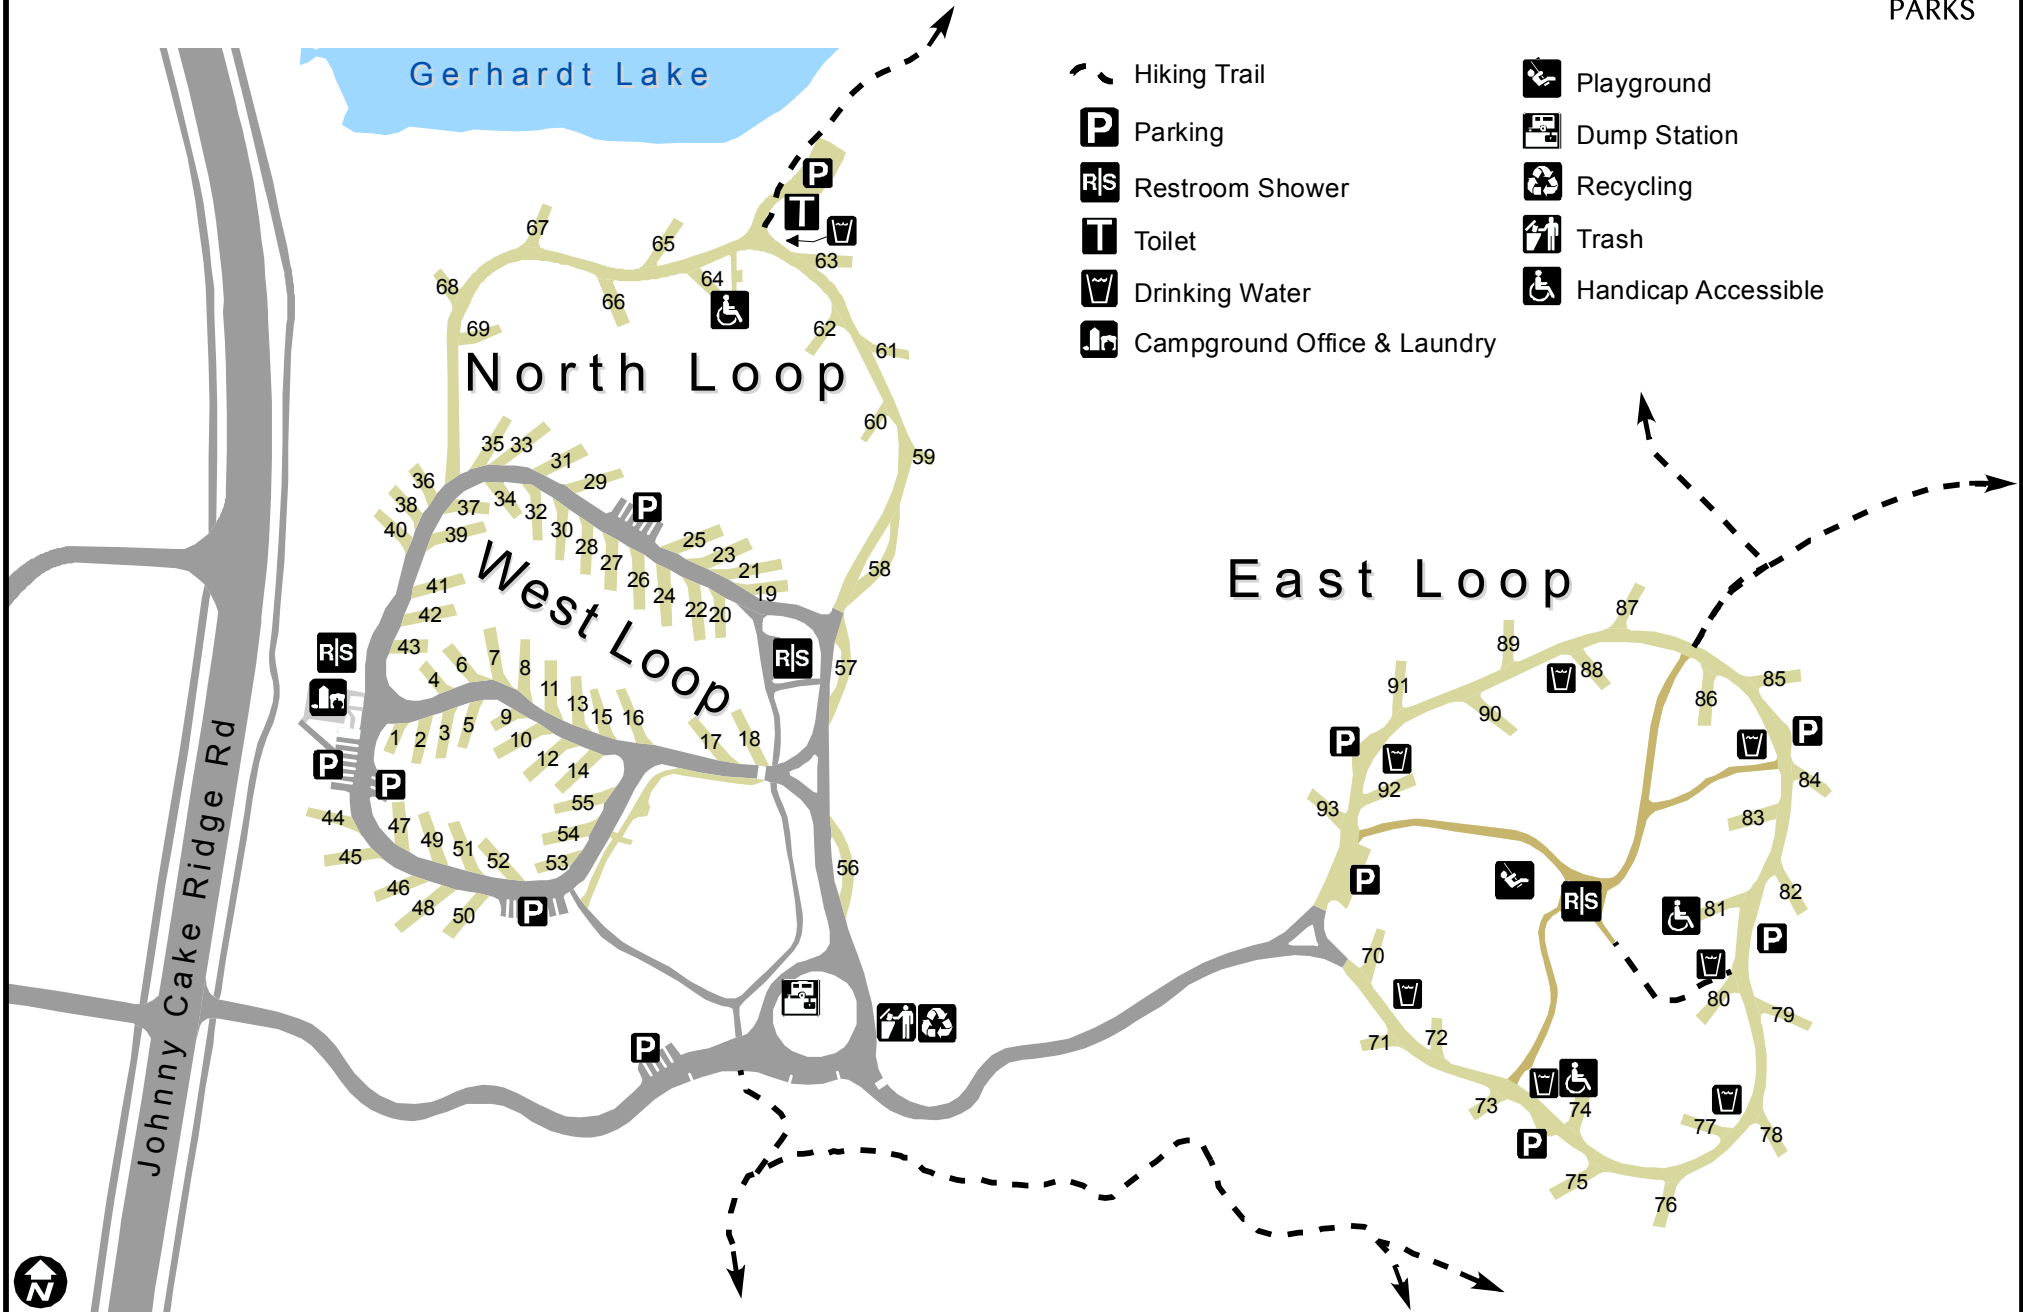

Lebanon Hills Regional Park Campground

Gerhardt Lake

North Loop

West Loop

East Loop

Johnny Cake Ridge Rd

- Hiking Trail
- Parking
- Restroom Shower
- Toilet
- Drinking Water
- Campground Office & Laundry
- Playground
- Dump Station
- Recycling
- Trash
- Handicap Accessible