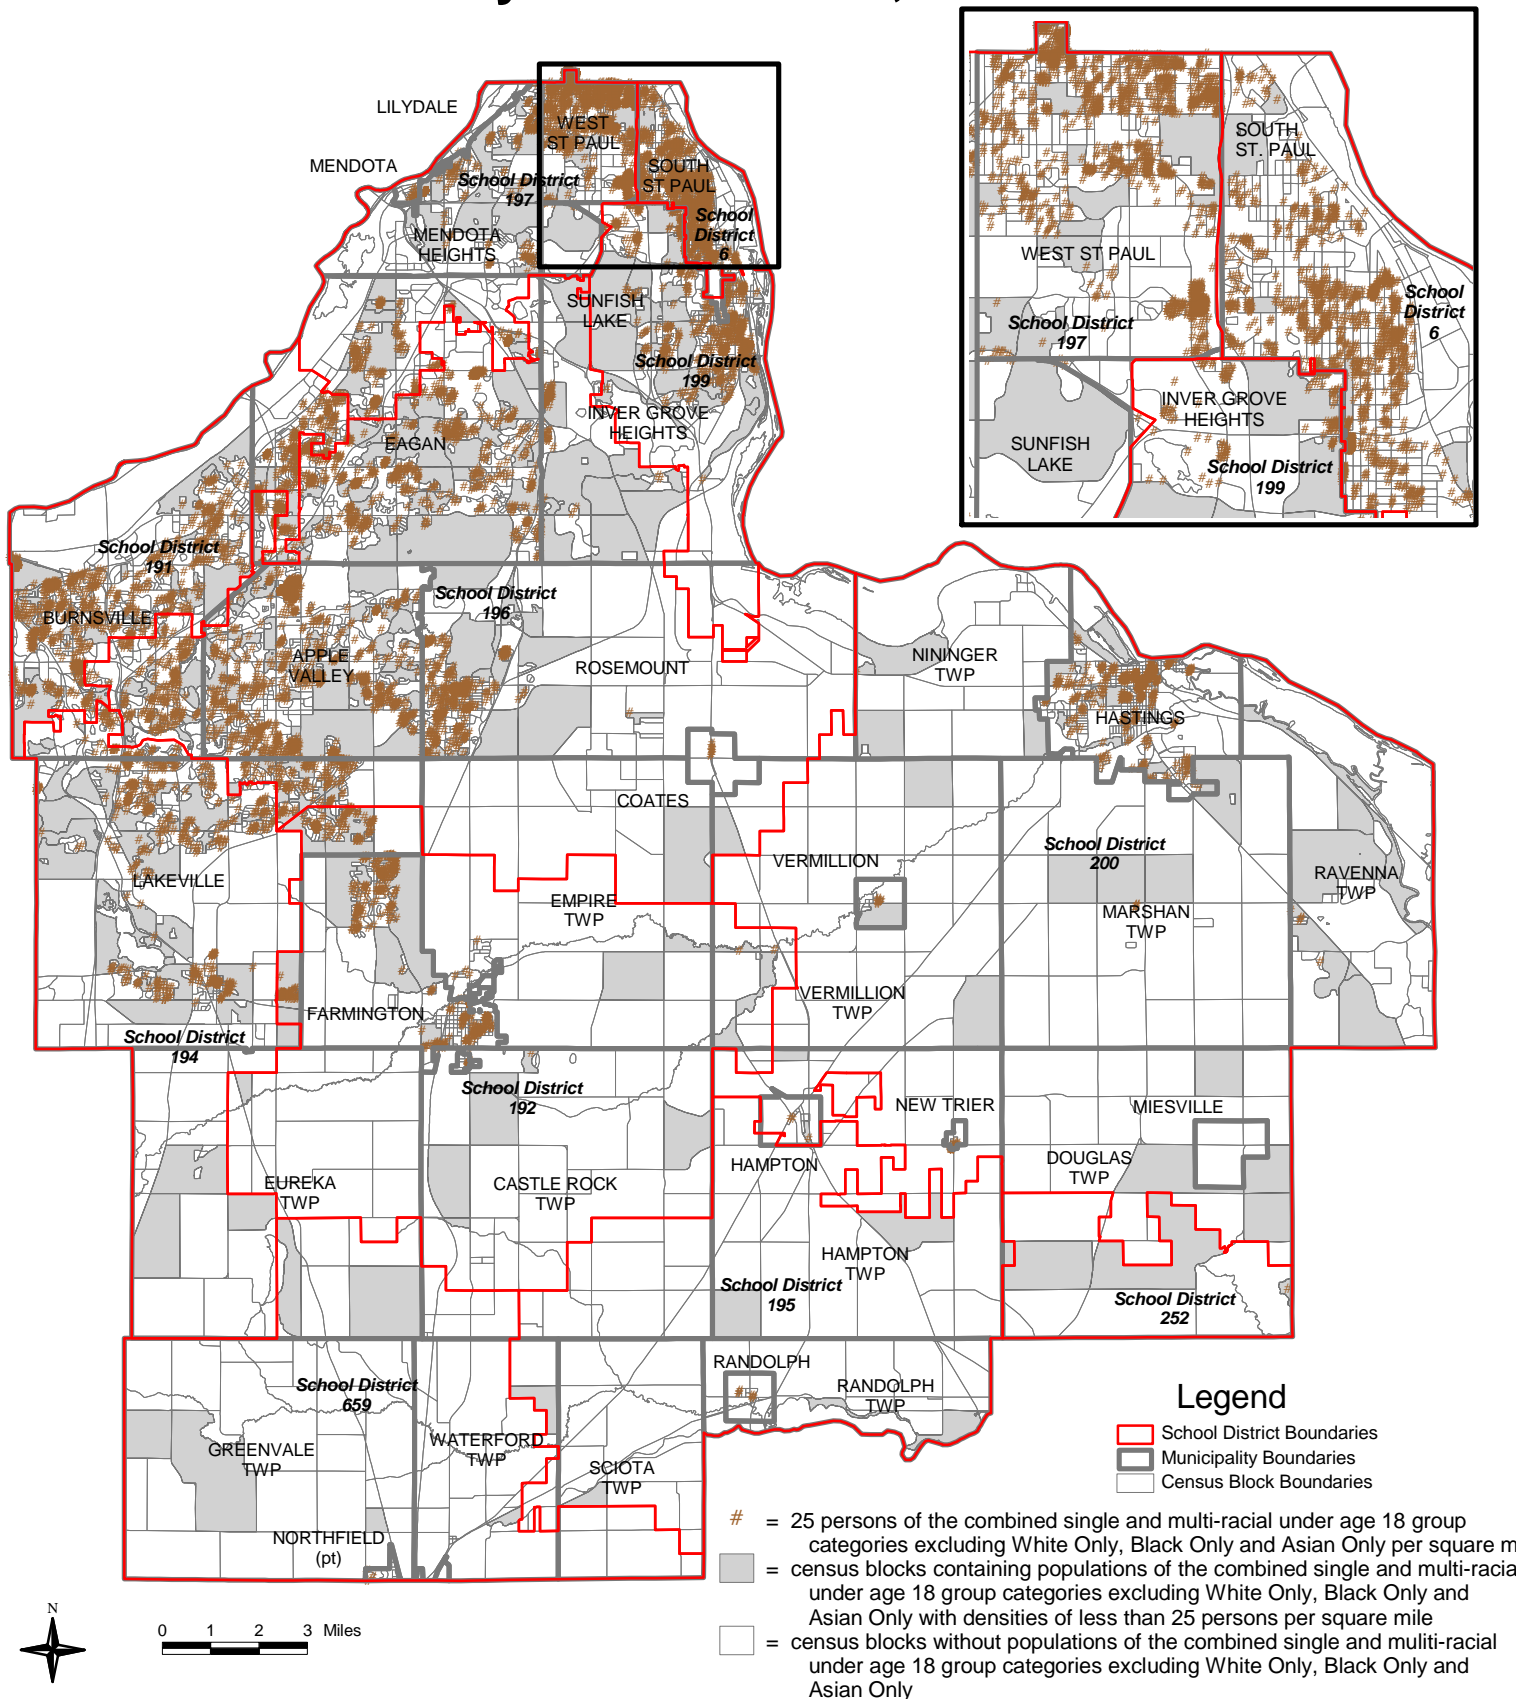

Density of All Combined Under 18 Racial Group Populations Excluding White Only, Black Only and Asian Only by Census Block, 2000

Note: Dots randomly distributed using the total combined under age 18 populations of census blocks of the various racial groups. Dot locations do not represent actual residences.

PREPARED BY
**THE DAKOTA COUNTY SURVEY
 AND LAND INFORMATION DEPARTMENT**

Map Dated June 21, 2001

Source: U.S. Census 2000
 Unadjusted Block Data Summary File.