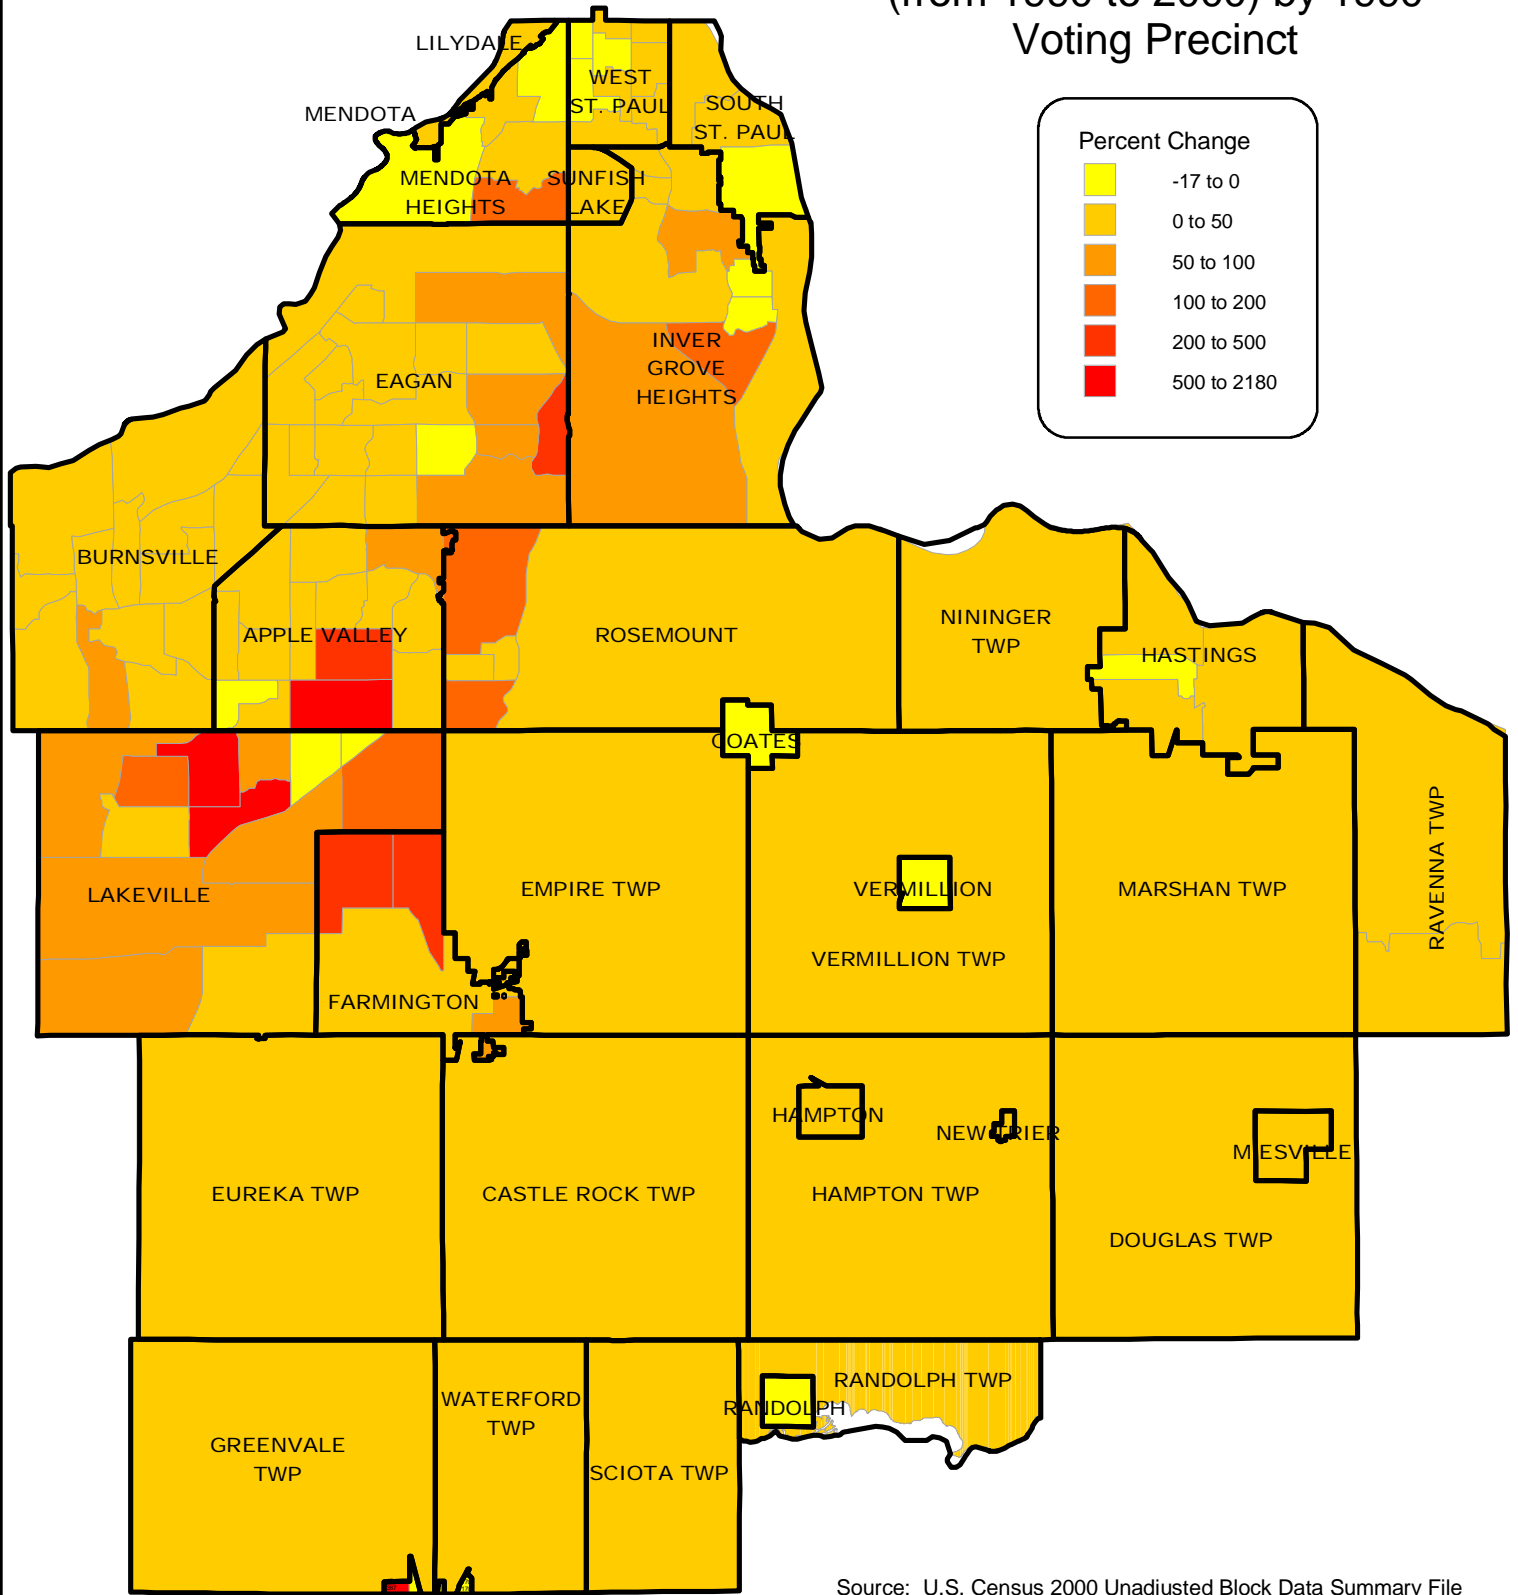

Dakota County, MN Percent Change in Population (from 1990 to 2000) by 1990 Voting Precinct

Source: U.S. Census 2000 Unadjusted Block Data Summary File