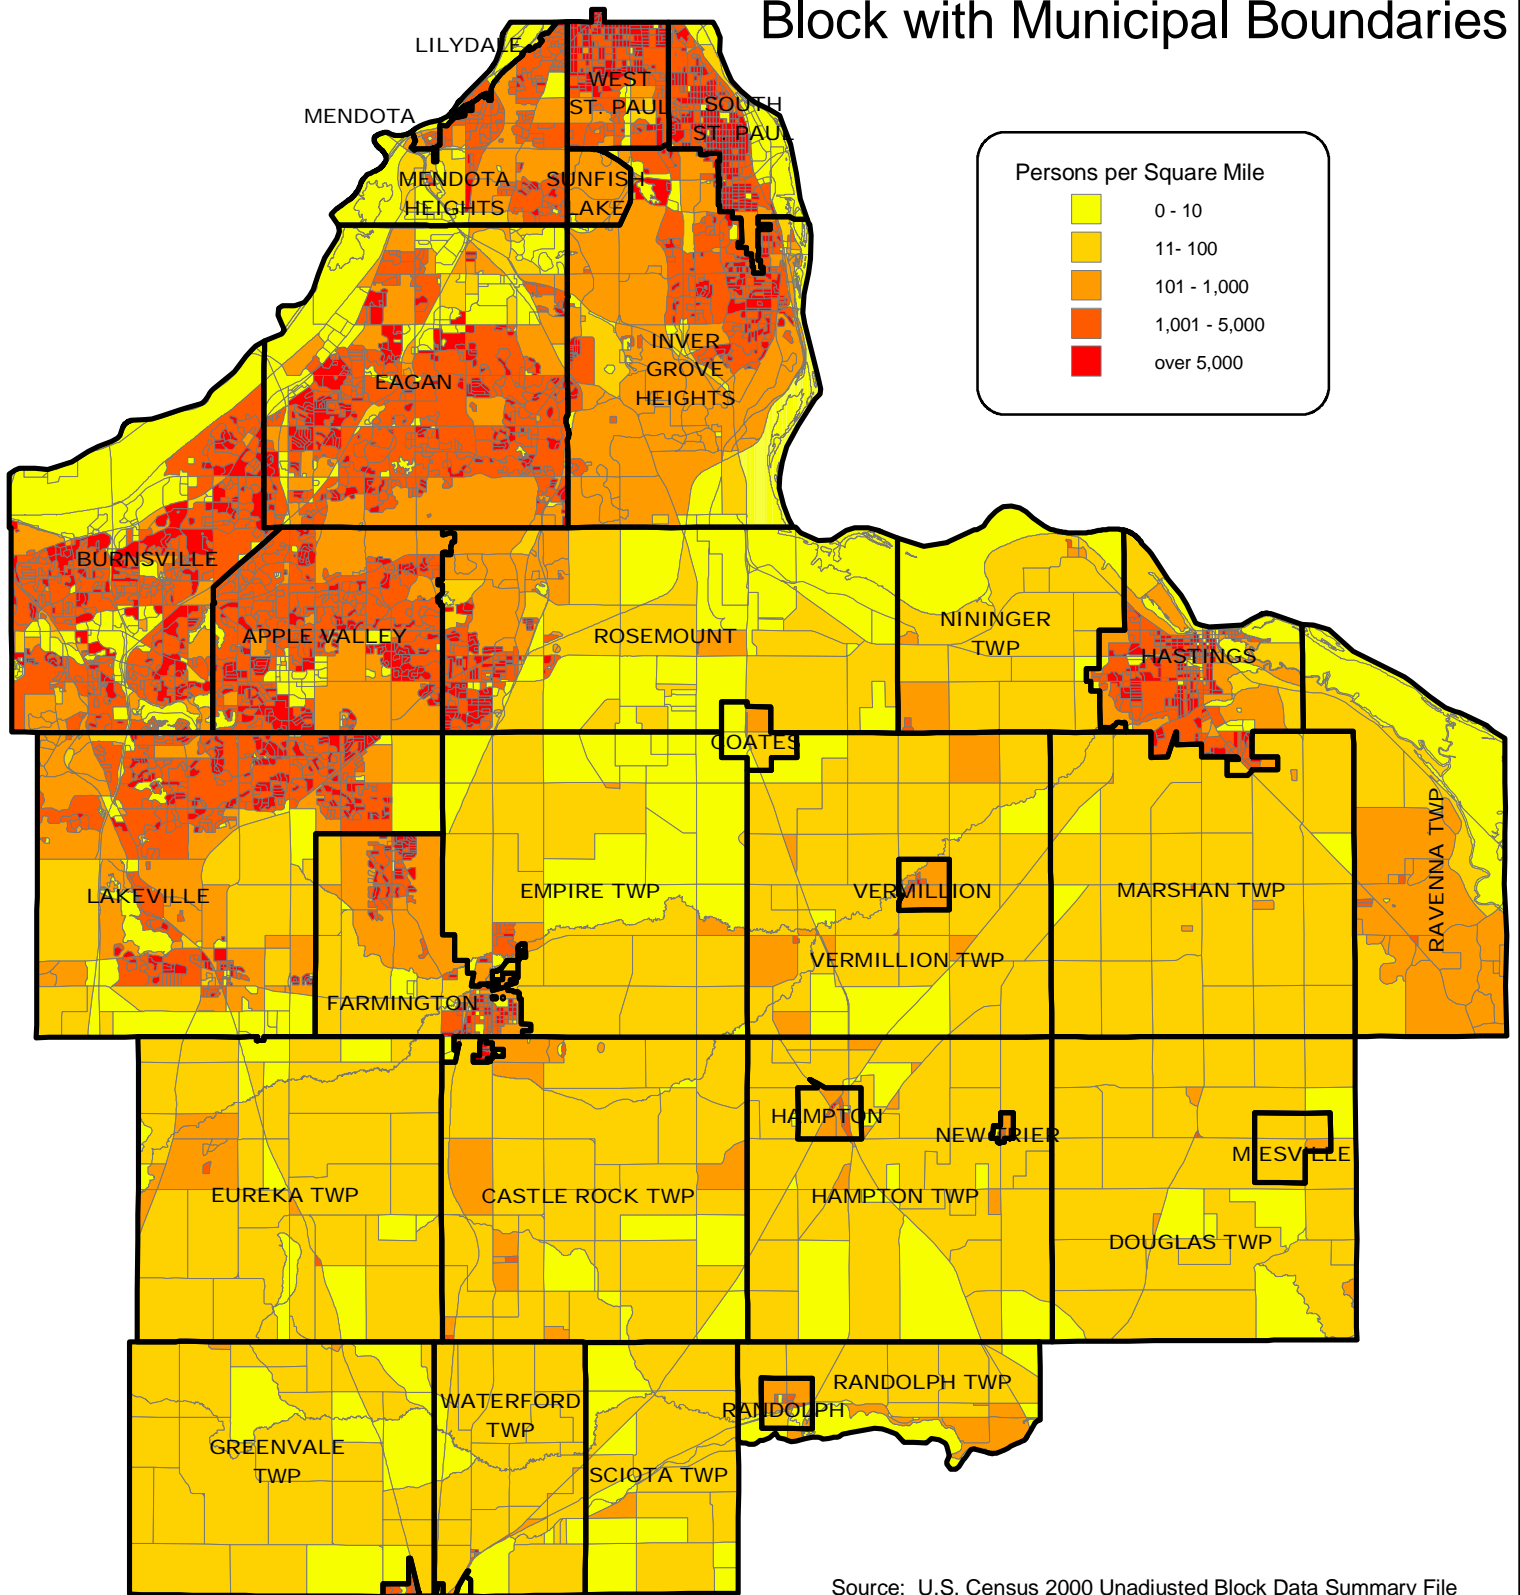

# Dakota County, MN 2000 Population Density by Block with Municipal Boundaries

Source: U.S. Census 2000 Unadjusted Block Data Summary File