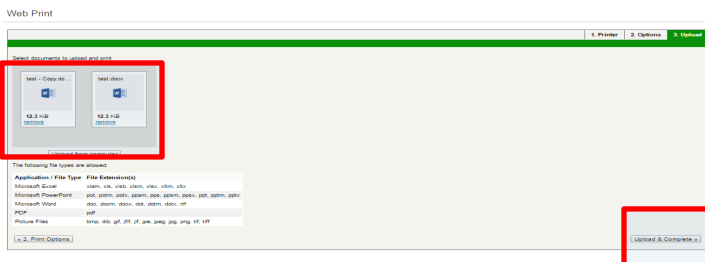

7. Kadib, waxaad u wareejisaa faylal ka bokiska cagaaran ama ku dhufo **ka faafi computer kada** ku faafi browser ka dibna faylal kada. Qaababka la aqbalay waxay ku taxan yihiin shaashada.

Application / File Type	File Extension(s)
Microsoft Excel	xlam, xls, xlsm, xlsb, xlsx, xltm, xltx
Microsoft PowerPoint	pot, potm, potx, ppam, pps, ppsm, ppsx, ppt, pptm, pptx
Microsoft Word	doc, docm, docx, dot, dotm, dotx, rtf
PDF	pdf
Picture Files	bmp, dib, gif, jfif, jif, jpe, jpeg, jpg, png, tif, tiff

The following file types are allowed:

Application / File Type	File Extension(s)
Microsoft Excel	xlam, xls, xlsm, xlsb, xlsx, xltm, xltx
Microsoft PowerPoint	pot, potm, potx, ppam, pps, ppsm, ppsx, ppt, pptm, pptx
Microsoft Word	doc, docm, docx, dot, dotm, dotx, rtf
PDF	pdf
Picture Files	bmp, dib, gif, jfif, jif, jpe, jpeg, jpg, png, tif, tiff

8. Marka dhamaan faylalka la doortay ay faafaan, ku dhufo **faafi & dhamayn**.