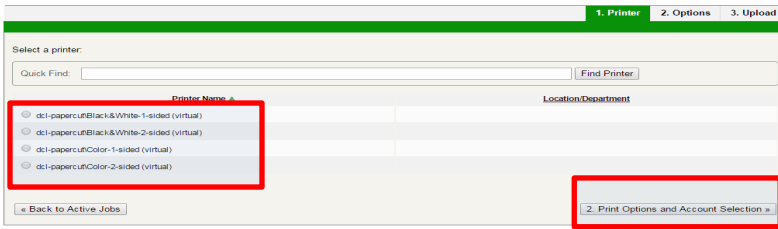

5. Dooro printer dooq yada. kadib, ku dhifo batanka **dooqyada daabacada iyo dooqyada akoonada** si aad usii wadato.