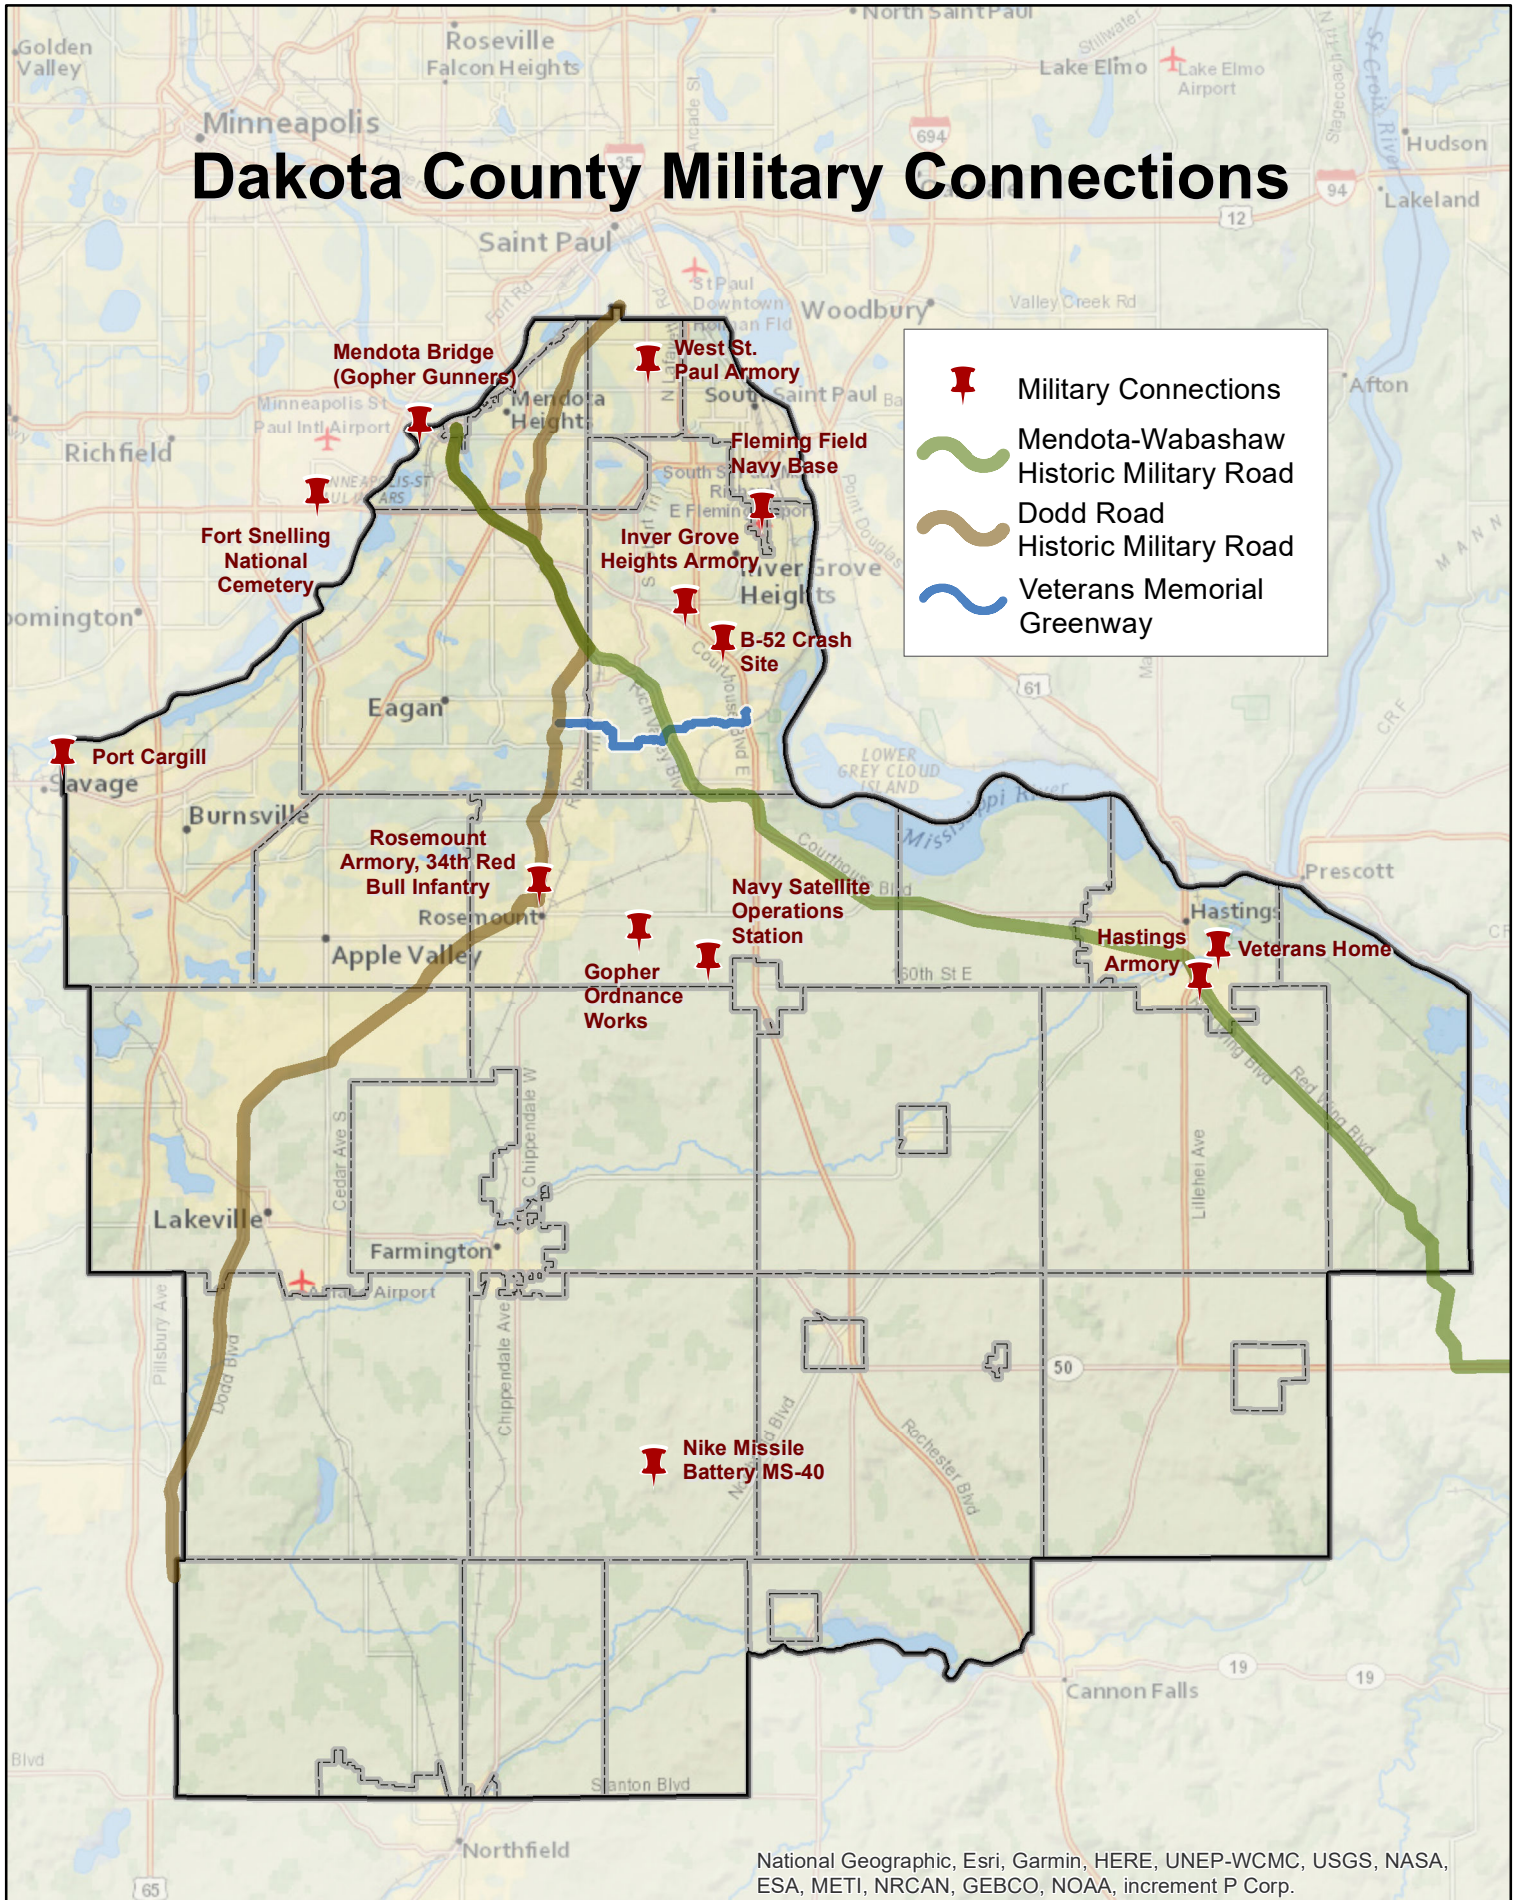

Dakota County Military Connections

-  Military Connections
-  Mendota-Wabashaw Historic Military Road
-  Dodd Road Historic Military Road
-  Veterans Memorial Greenway

National Geographic, Esri, Garmin, HERE, UNEP-WCMC, USGS, NASA, ESA, METI, NRCAN, GEBCO, NOAA, increment P Corp.