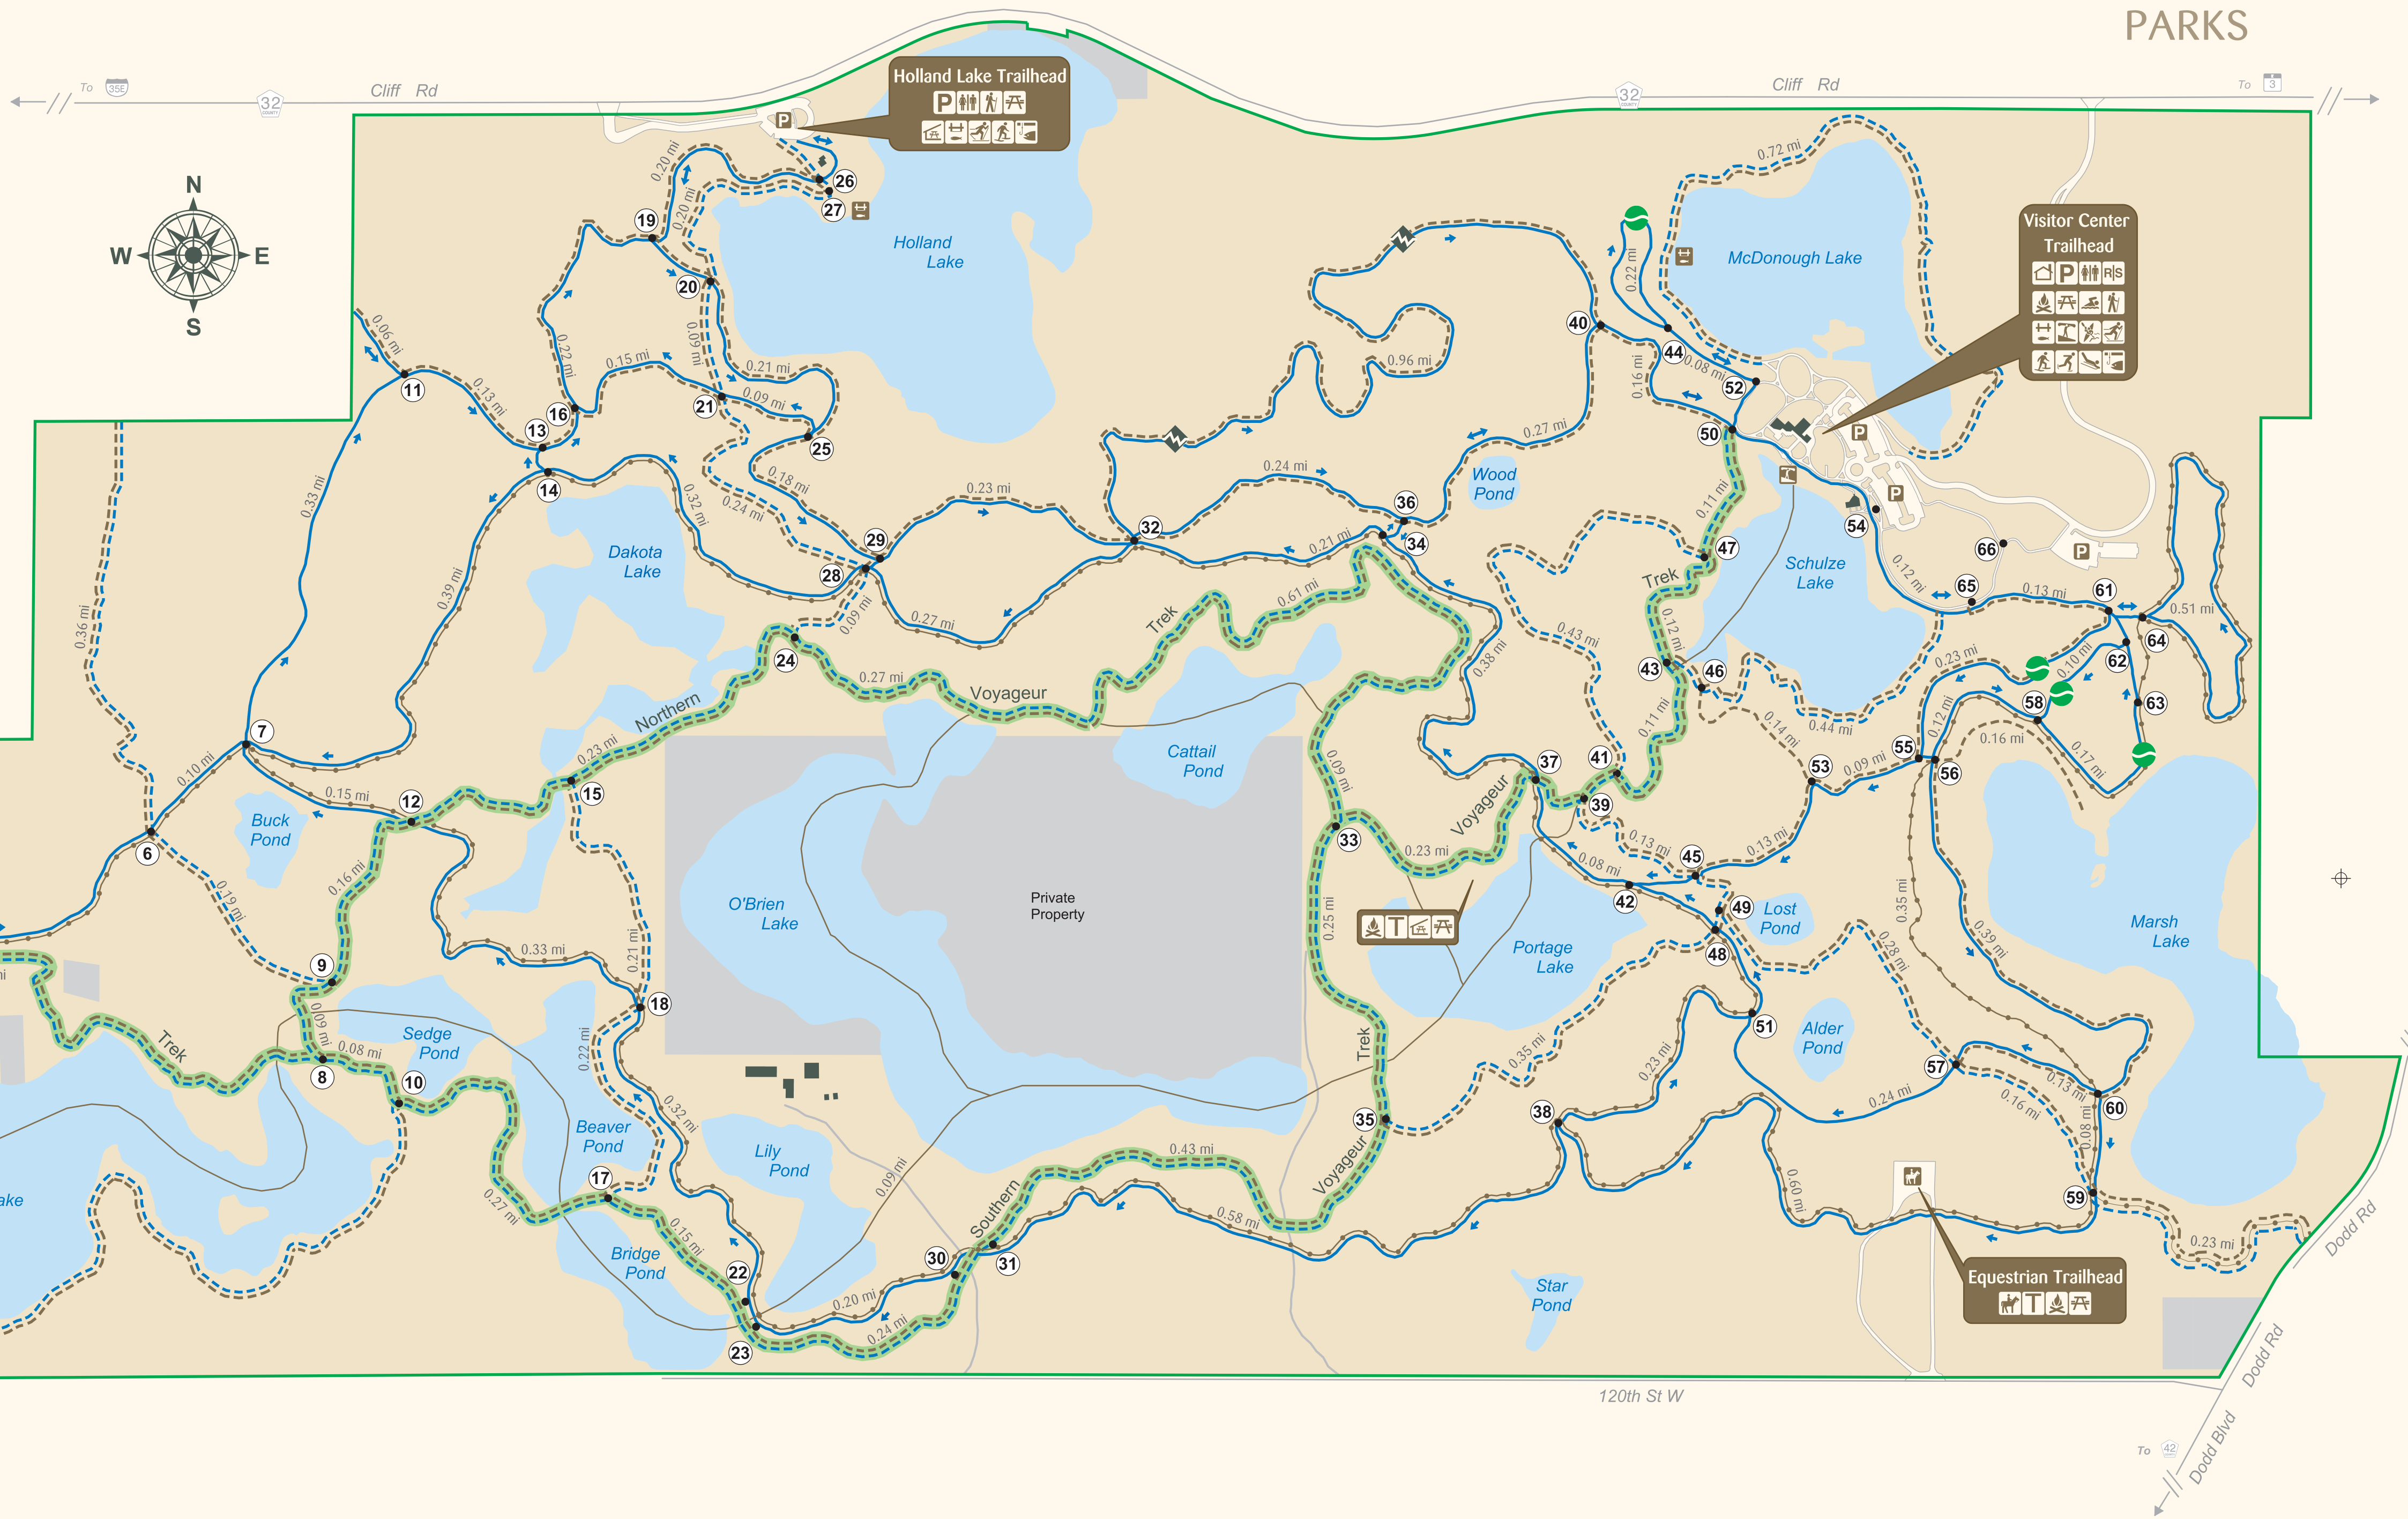

Lebanon Hills Regional Park

Dakota COUNTY
forever wild
PARKS

- Visitor Center
- Parking
- Equestrian Trailer Lot
- Restroom
- Restroom & Shower
- Portable Toilet
- Hiking
- Fire Ring
- Picnic Area
- Picnic Shelter
- Beach
- Playground
- Fishing Pier
- Canoe Launch - Non-motorized
- Canoe/Kayak Rental
- Skiing
- Snowshoeing
- Stedding
- Skating
- Overlook
- Ice Fishing

Intersection Post

Trail Use Post

Download a copy of this map.
Best experienced in the free Avenza PDF Maps app.

Spring - Summer - Fall Trails

- Hiking Trail
- Horse Trail
- Canoe Route

Winter Trails

- Snowshoe/Winter Hiking Trail
- Easy Traditional Ski
- Intermediate Traditional Ski
- Advanced Traditional Ski