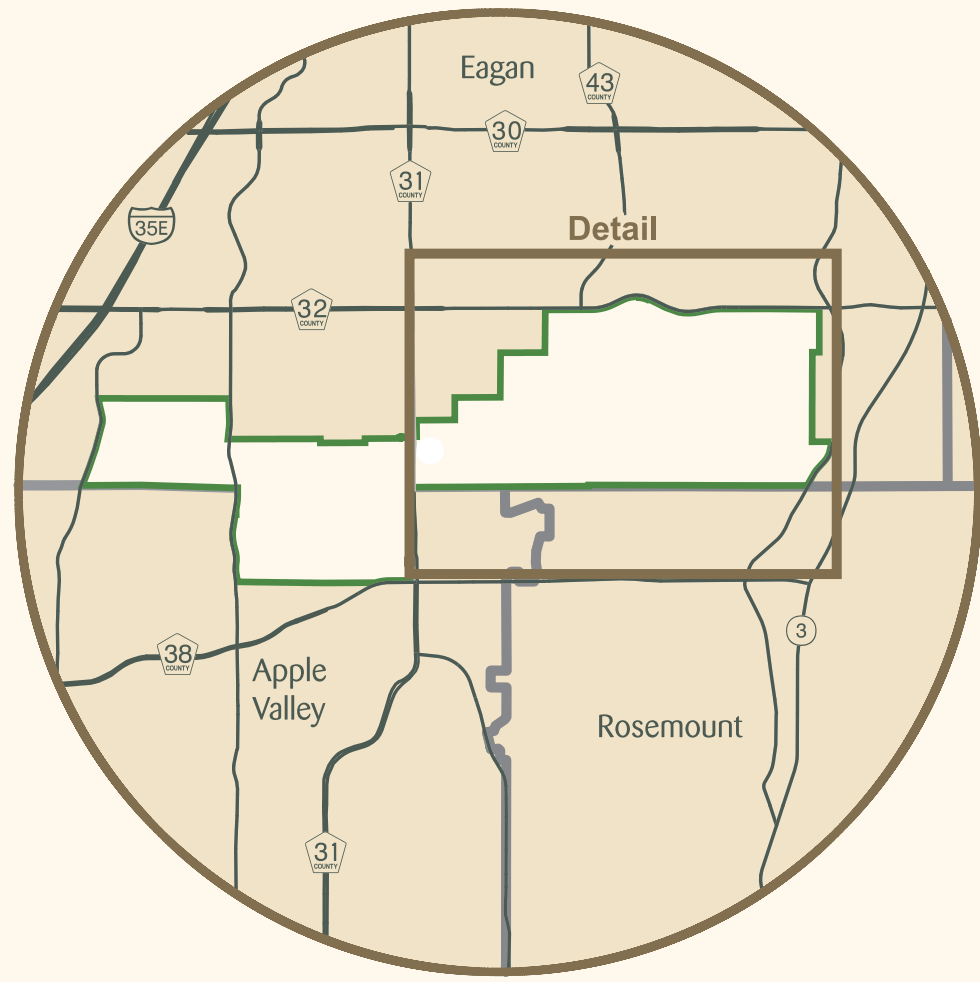

Lebanon Hills Regional Park

Dakota COUNTY
forever wild
PARKS

- Visitor Center
- Parking
- Equestrian Trailer Lot
- Restroom
- Restroom & Shower
- Portable Toilet
- Hiking
- Fire Ring
- Picnic Area
- Picnic Shelter
- Beach
- Playground
- Fishing Pier
- Canoe Launch - Non-motorized
- Canoe/Kayak Rental
- Skiing
- Snowshoeing
- Stedding
- Skating
- Overlook
- Ice Fishing

Intersection Post

Trail Use Post

Download a copy of this map.
Best experienced in the free Avenza PDF Maps app.

Spring - Summer - Fall Trails

- Hiking Trail
- Horse Trail
- Canoe Route

Winter Trails

- Snowshoe/Winter Hiking Trail
- Easy Traditional Ski
- Intermediate Traditional Ski
- Advanced Traditional Ski