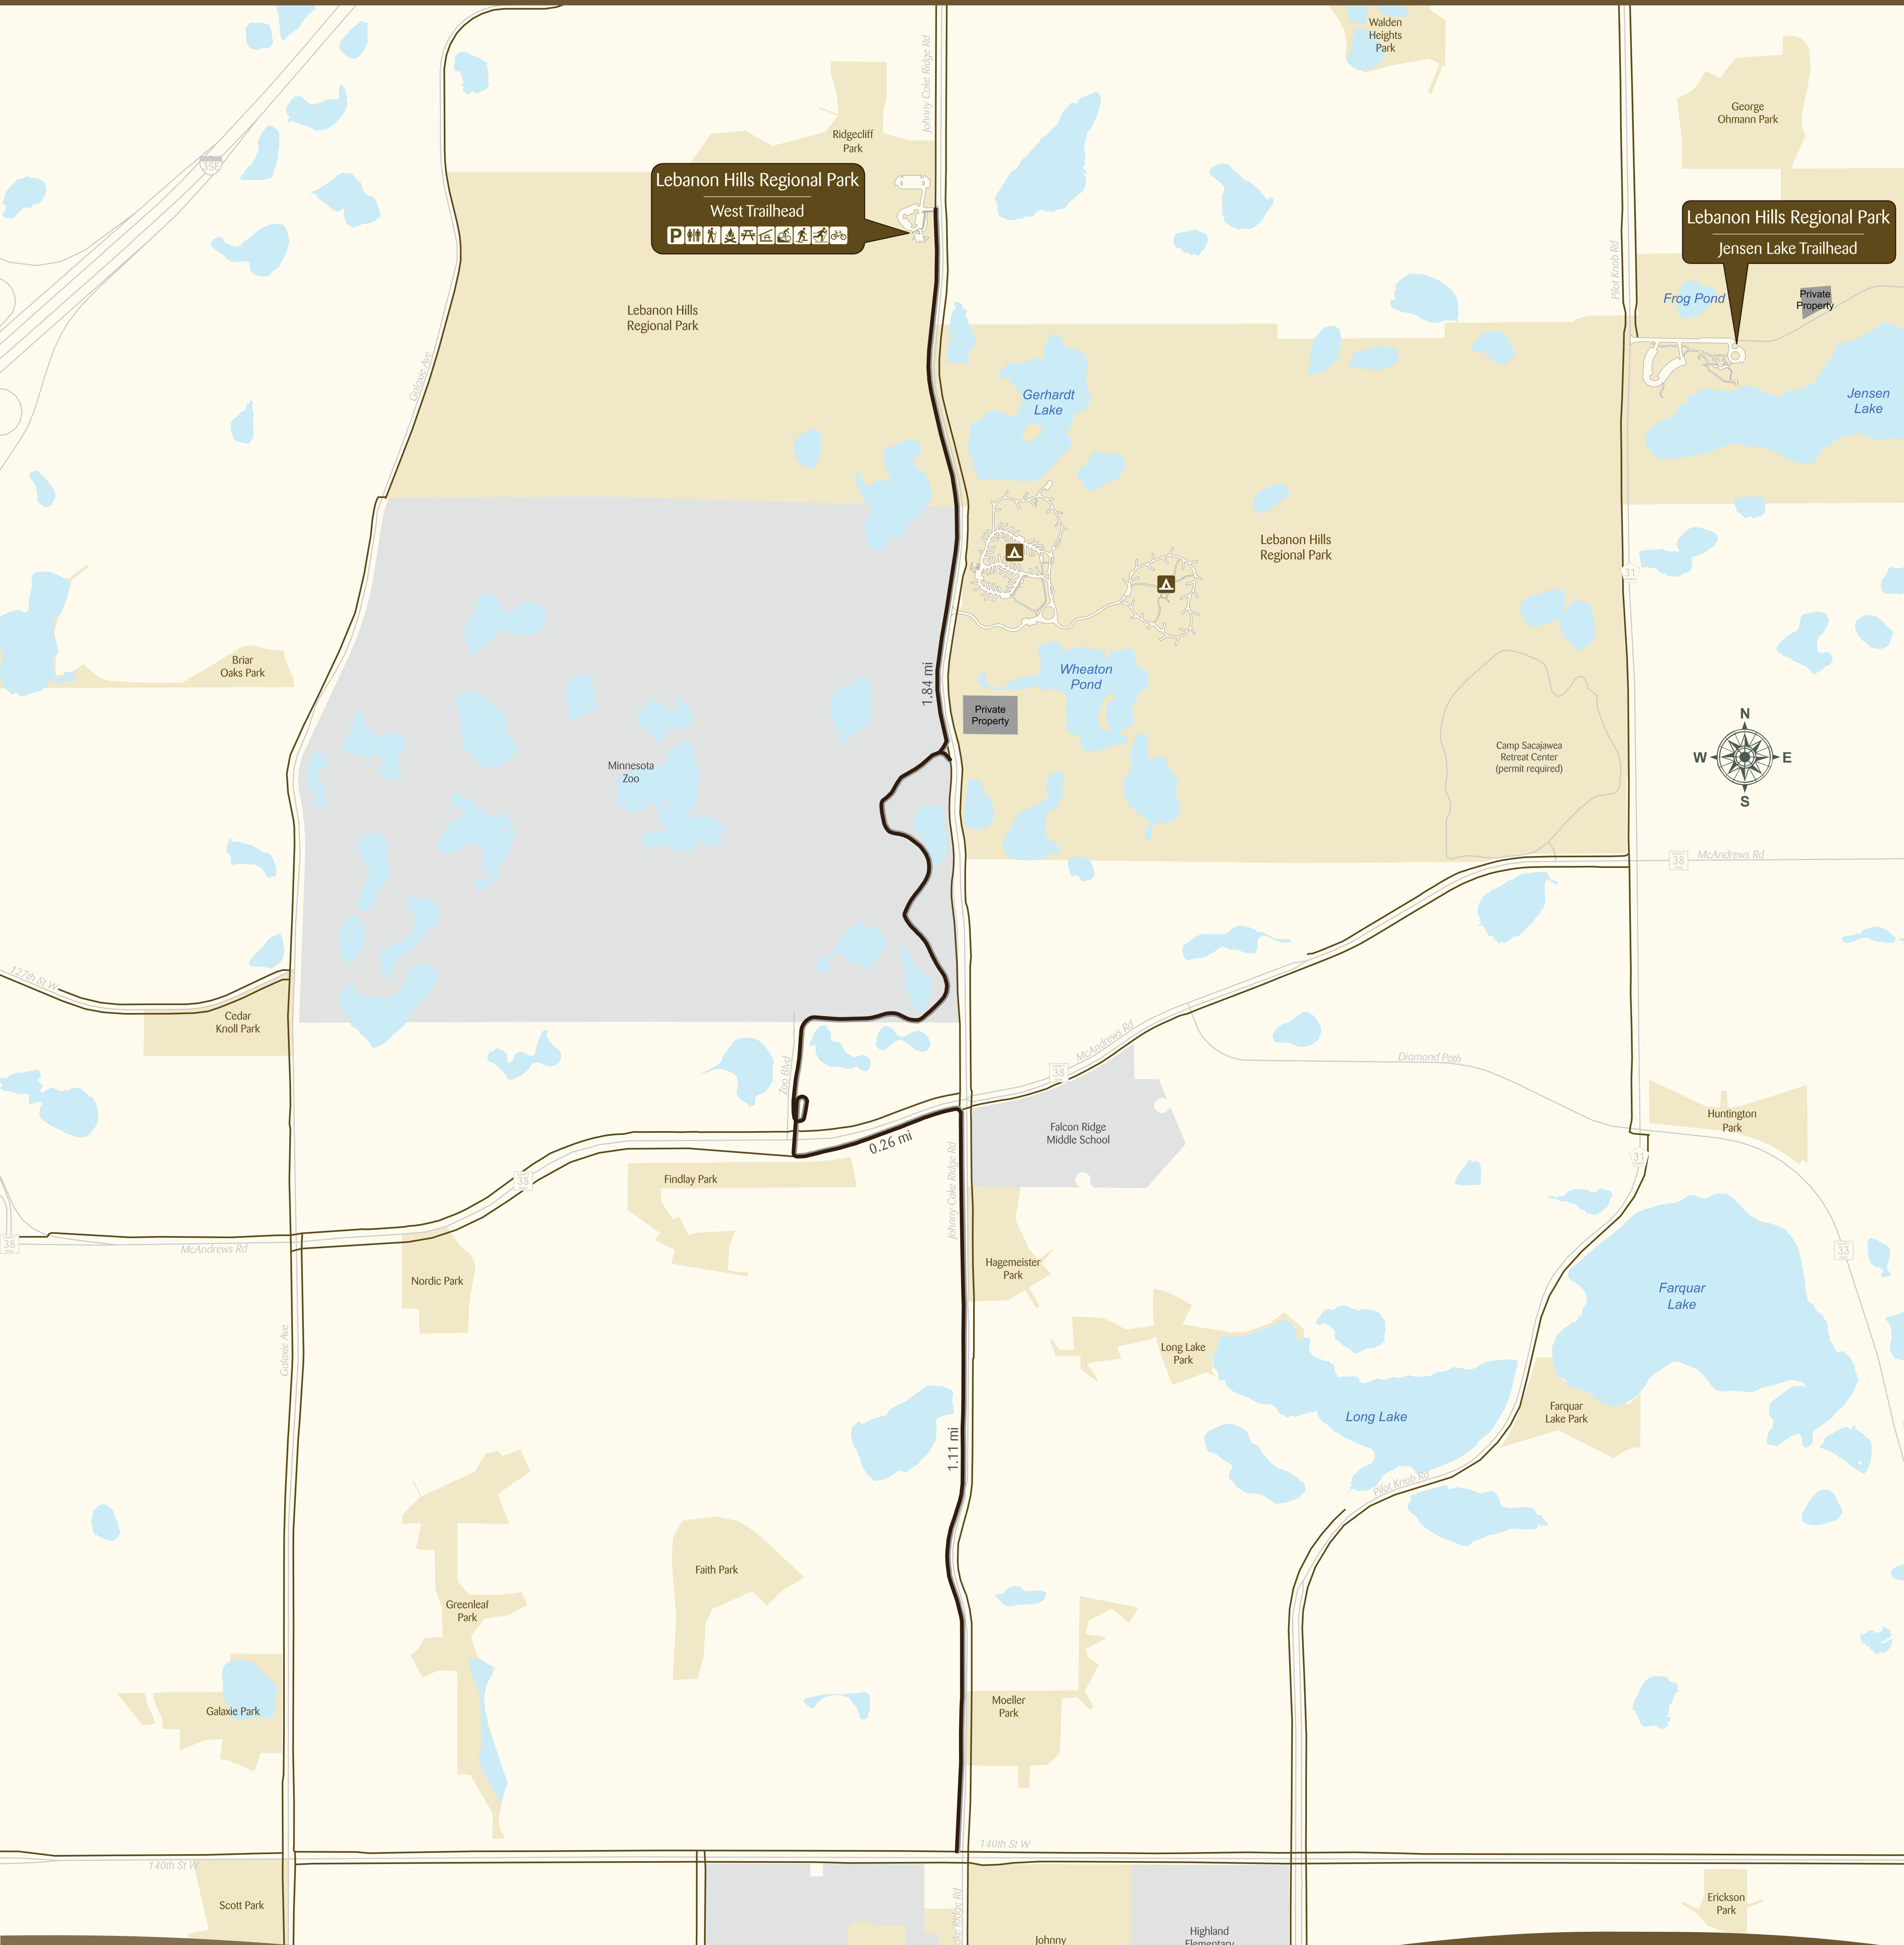

# NORTH CREEK GREENWAY

**Lebanon Hills Regional Park**  
West Trailhead

- Parking
- Restroom
- Hiking
- Fire Ring
- Picnic Area
- Picnic Shelter
- Mountain Biking
- Snowshoeing
- Ski Skating
- Trail Access
- Campground

**Lebanon Hills Regional Park**  
Jensen Lake Trailhead

### Trails

- Regional Trail
- Other Area Trails

Download a copy of this map.  
Best experienced in the free Avenza PDF Maps app.