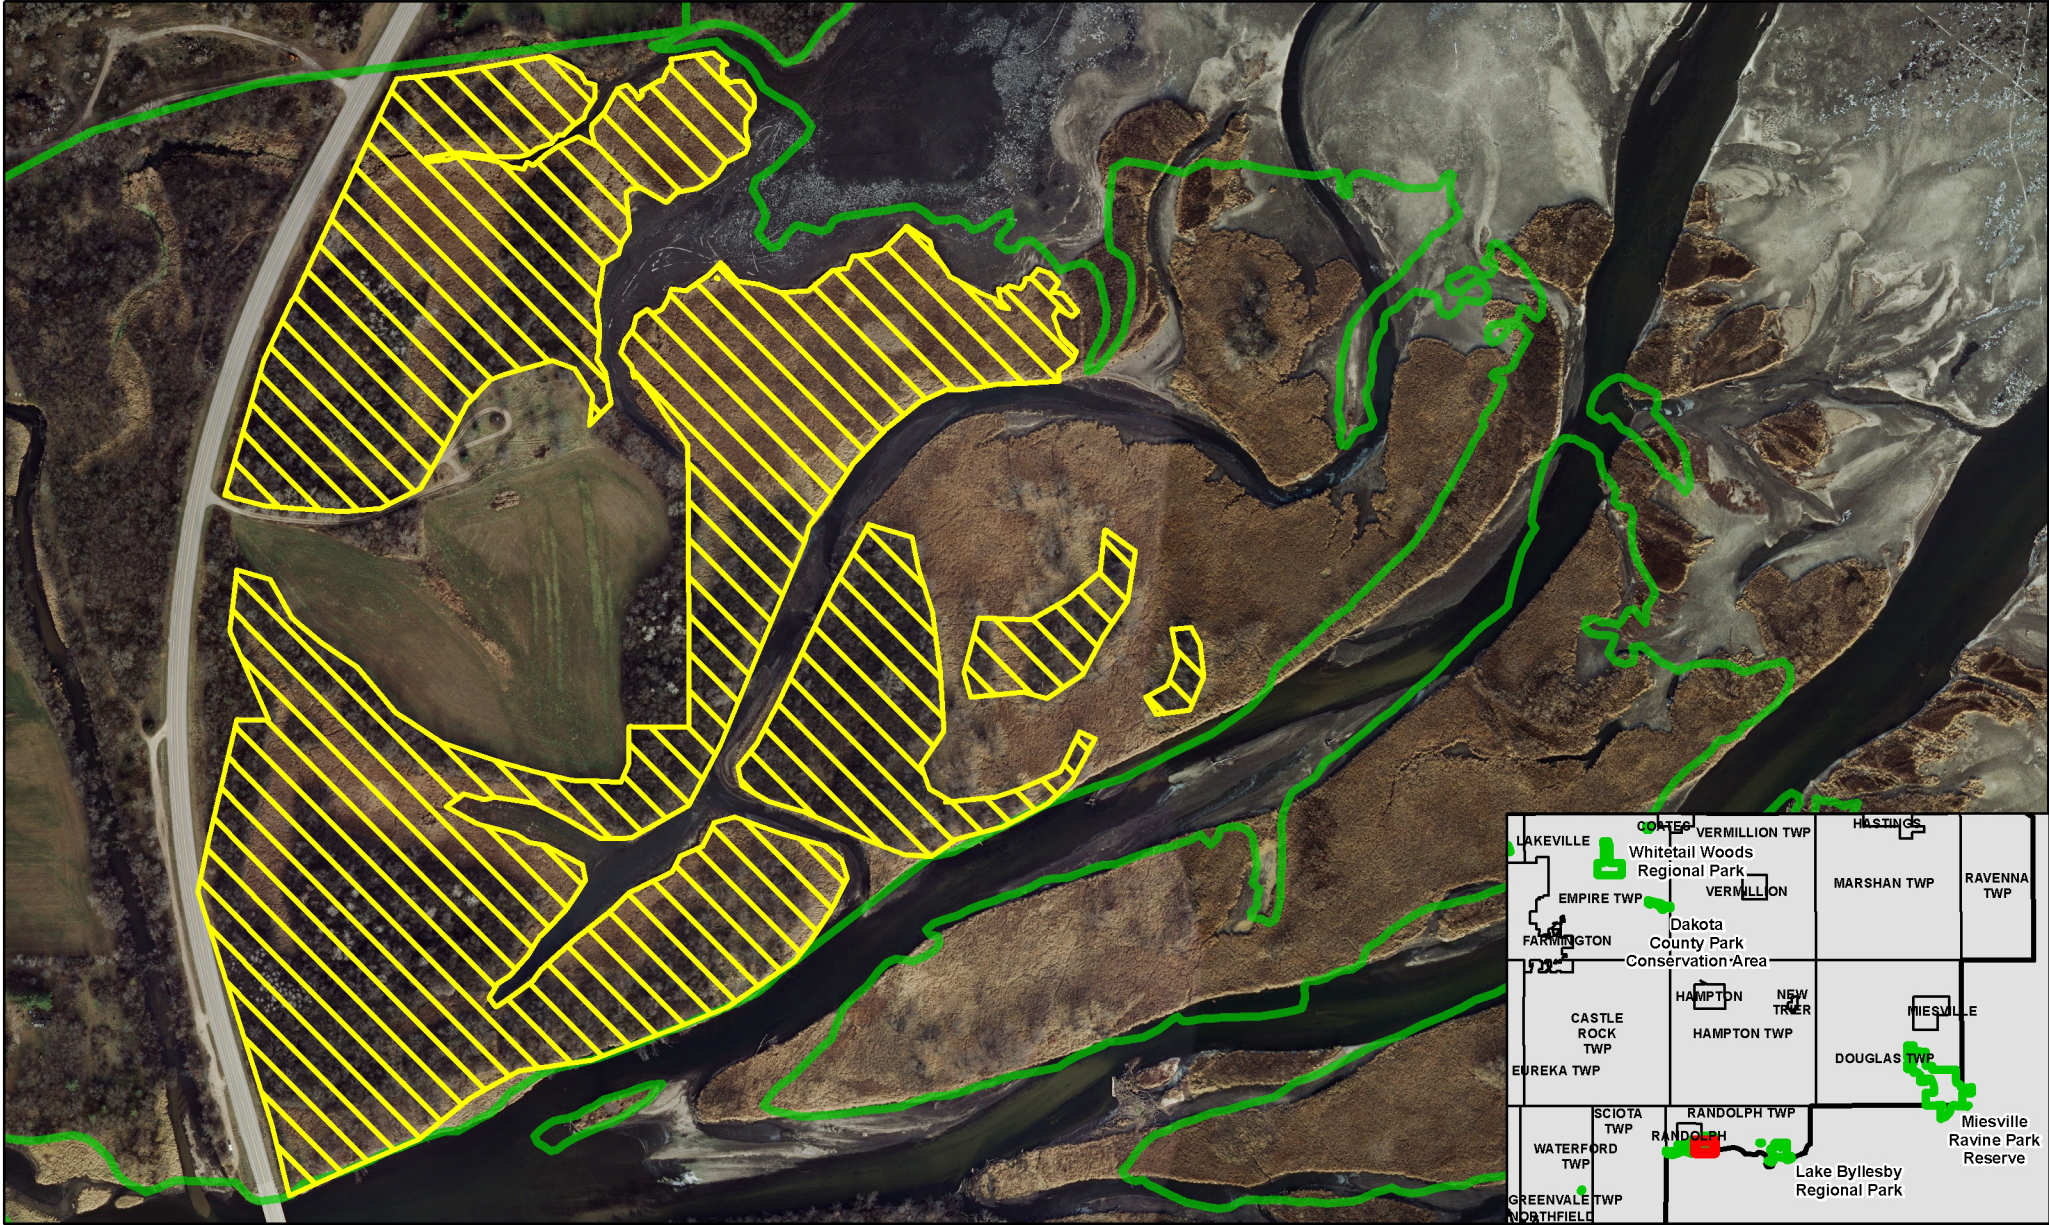

Lake Byllesby Natural Areas Restoration Phase I West Unit Overview

Legend

-  Project Area
-  Park Boundary

Scale
1:4,800